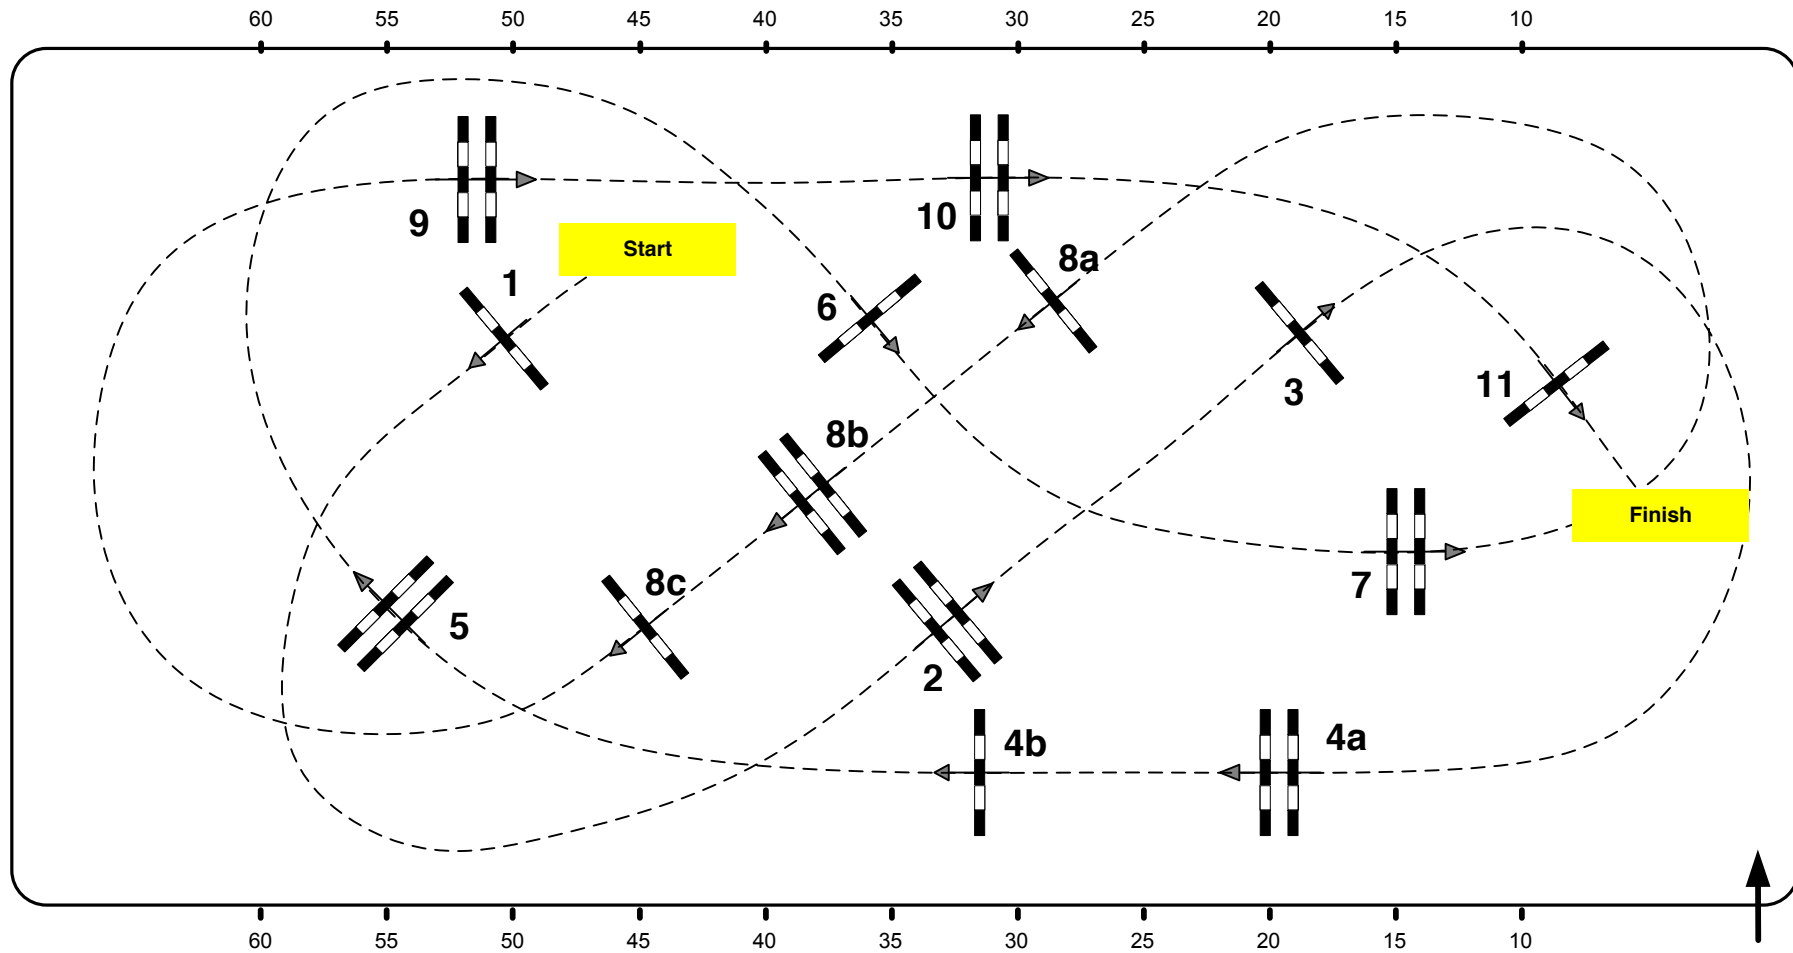

Table: A
National RG:
FEI RG / Art. 238.2.2
Height: 1,45 m

Speed: 350 m/min
Length: 390 m
Time allowed: 67 sec
Time limit: 134 sec

Obstacles: 11
Efforts: 14
Penalty sec:
Closed combination:

1st Jump-off: **4a,5,6,8ab,9 & 11**
Length: 260 m
Time allowed: 45 sec
Time limit: 90 sec

Class No.: 8

TROFEO HOLA

Competition with one jump-off

sábado, 28 de noviembre de 2015