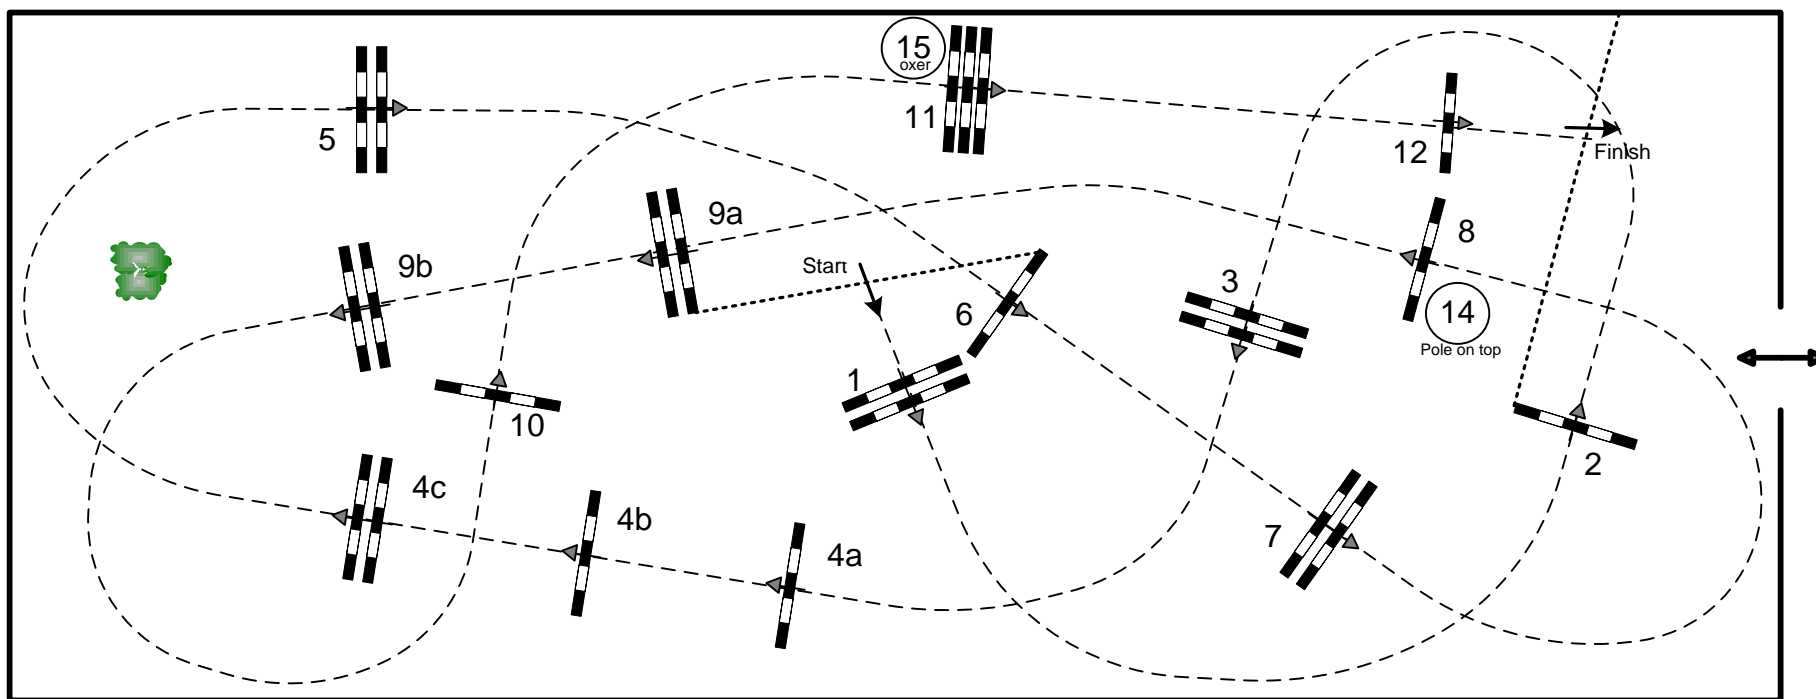

2015 CSI-W OLYMPIA THE LONDON INTERNATIONAL HORSE SHOW

Class N.: 5 – The Santa Stakes – with jump off - LR
Thursday, 17th December 2015

Table: A	Speed: 350 m/min	Obstacles: 12	Jump off: 14, 9b, 10, 7, 3, 4ab, 15	2nd Jump-off: N/A
National RG: N/A	Length: 380 m	Efforts: 15	Length: 250 m	Length: 0 m
FEI RG / Art. 238.2.2	Time allowed: 66 sec	Penalty sec: N/A	Time allowed: 43 sec	Time allowed: 0 sec
Height: 1,55 m	Time limit: 132 sec	Closed combination: N/A	Time limit: 86 sec	Time limit: 0 sec

Course Designer : Bernardo Costa Cabral (POR)