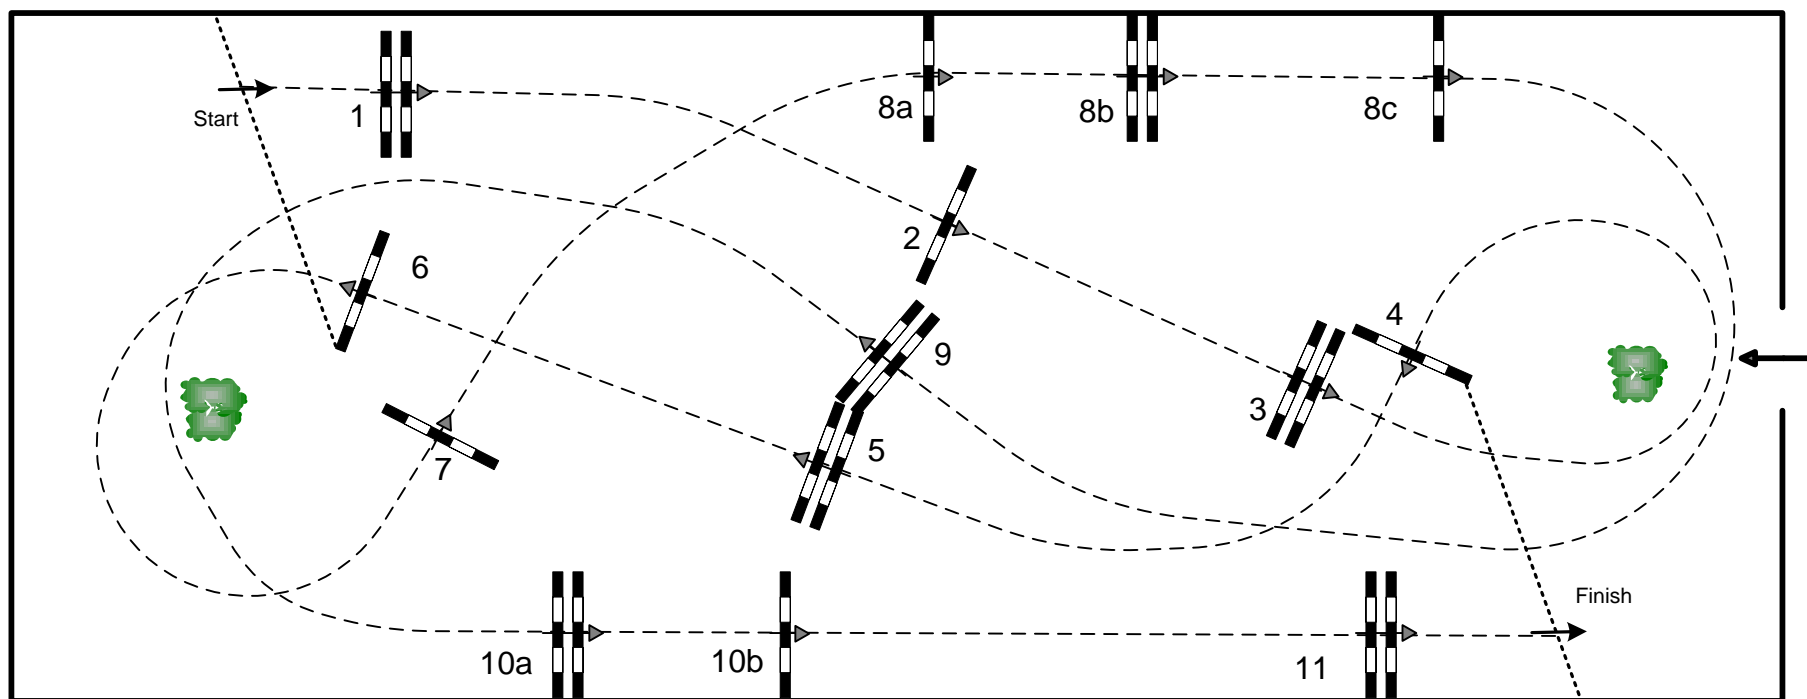

## THE LONDON INTERNATIONAL HORSE SHOW

Class N.: 7 – The Porsche Cayenne Challenge – against the clock - LR  
Thursday, 17th December 2015

Table: A	Speed: 350 m/min	Obstacles: 11	Jump off: N/A	2nd Jump-off: N/A
National RG: N/A	Length: 360 m	Efforts: 14	Length: 0 m	Length: 0 m
FEI RG / Art. 238.2.1	Time allowed: 62 sec	Penalty sec: N/A	Time allowed: 0 sec	Time allowed: 0 sec
Height: 1,50 m	Time limit: 124 sec	Closed combination: N/A	Time limit: 0 sec	Time limit: 0 sec