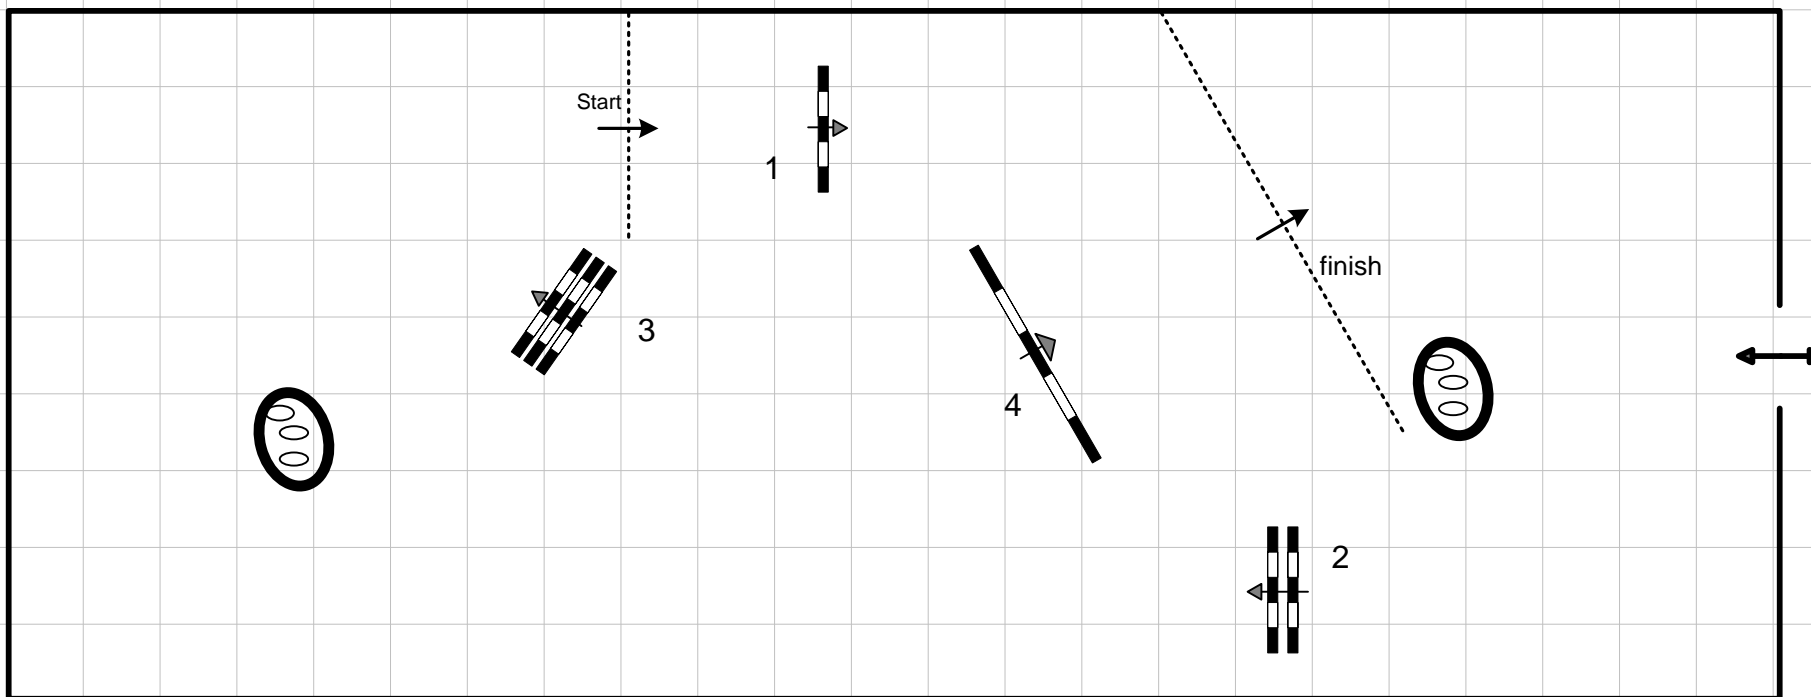

# 2015 CSI-W OLYMPIA THE LONDON INTERNATIONAL HORSE SHOW

**Class N.: 8 – The Alltech Christmas Puissance**  
**Thursday, 17th December 2015**

Table: A	Speed: N/A m/min	Obstacles: 4	1st & subsequent jumps off: 3, 4	2nd Jump-off: N/A
National RG: N/A	Length: 0 m	Efforts: 4	Length: 0 m	Length: 0 m
FEI RG / Art. 262.2	Time allowed: 0 sec	Penalty sec: N/A	Time allowed: 0 sec	Time allowed: 0 sec
Height: max 1st round 1,80 m	Time limit: 0 sec	Closed combination: N/A	Time limit: 0 sec	Time limit: 0 sec