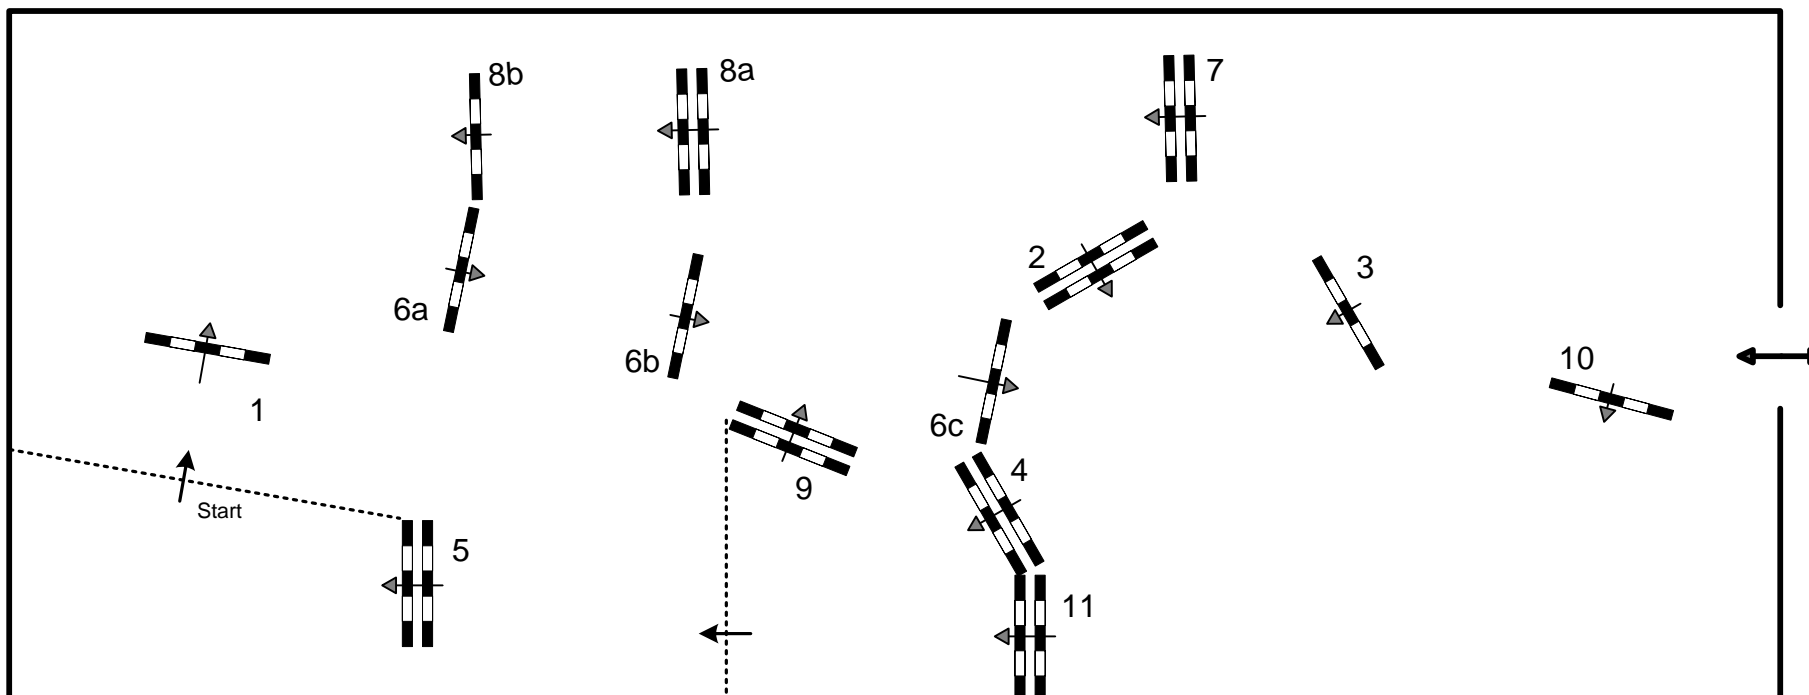

2015 CSI-W OLYMPIA

THE LONDON INTERNATIONAL HORSE SHOW

Class N.: 11 – The Christmas Speed stakes – against the clock - LR
Friday, 18th December 2015

Table: A	Speed: 350 m/min	Obstacles: 11	Jump off: N/A	2nd Jump-off: N/A
National RG: N/A	Length: 430 m	Efforts: 14	Length: 0 m	Length: 0 m
FEI RG / Art. 238.2.1	Time allowed: 74 sec	Penalty sec: N/A	Time allowed: 0 sec	Time allowed: 0 sec
Height: 1,50 m	Time limit: 148 sec	Closed combination: N/A	Time limit: 0 sec	Time limit: 0 sec

Course Designer : Bernardo Costa Cabral (POR)