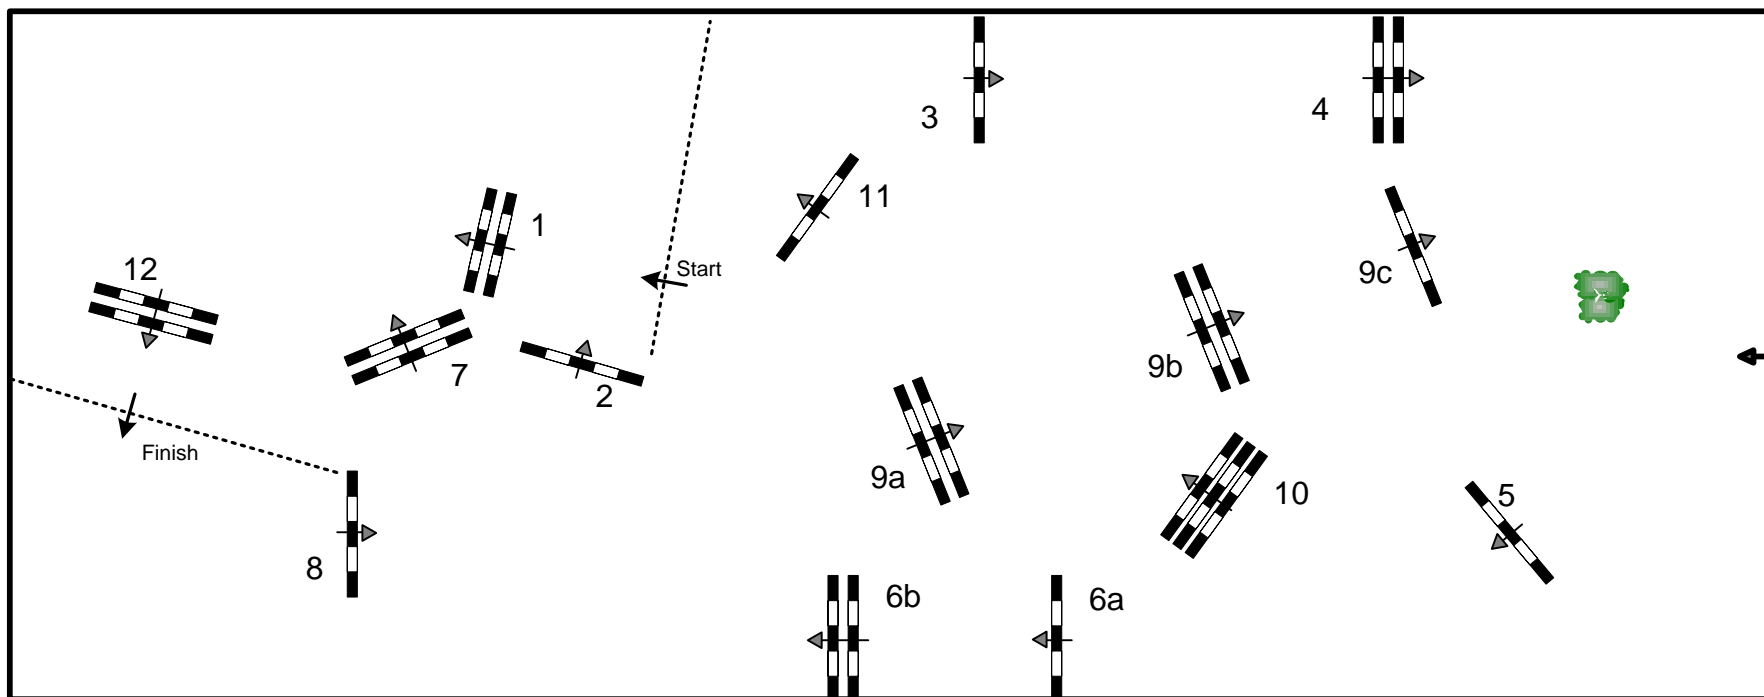

## THE LONDON INTERNATIONAL HORSE SHOW

**Class N.: 12 – Christmas Cracker – with jump off - LR**  
**Friday, 18th December 2015**

Table: A	Speed: 350 m/min	Obstacles: 12	Jump off: 1, 2, 4, 6ab, 7, 8, 9b	2nd Jump-off: N/A
National RG: N/A	Length: 380 m	Efforts: 15	Length: 270 m	Length: 0 m
FEI RG / Art. 238.2.2	Time allowed: 66 sec	Penalty sec: N/A	Time allowed: 47 sec	Time allowed: 0 sec
Height: 1,60 m	Time limit: 132 sec	Closed combination: N/A	Time limit: 94 sec	Time limit: 0 sec