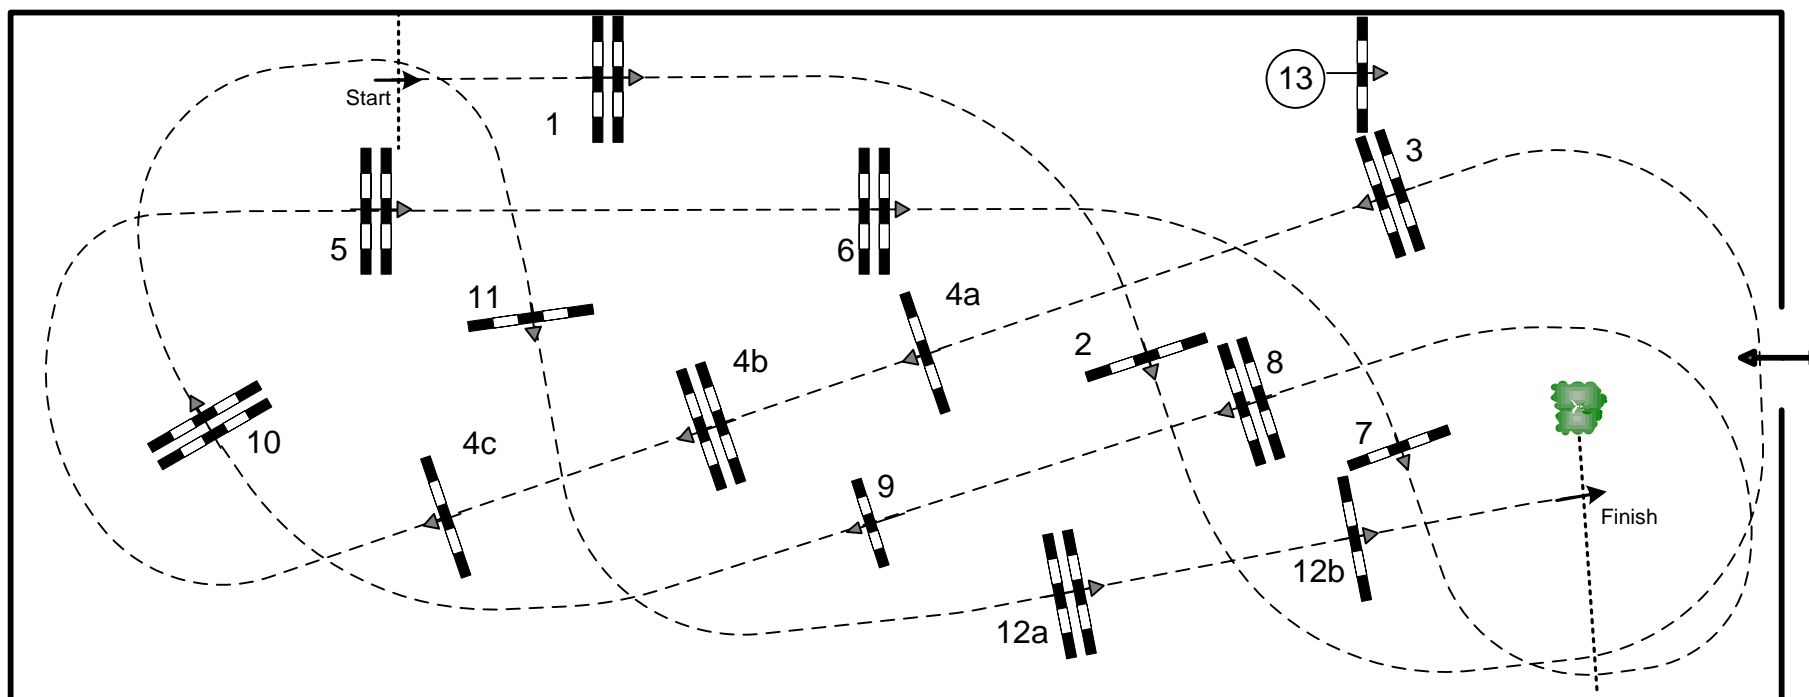

2015 CSI-W OLYMPIA

THE LONDON INTERNATIONAL HORSE SHOW

Class N.: 17 – Christmas tree stakes – with jump off - LR
Saturday, 19th December 2015

Table: A	Speed: 350 m/min	Obstacles: 12	Jump off: 8, 10, 11, 12a, 4ab, 1, 13	2nd Jump-off: N/A
National RG: N/A	Length: 400 m	Efforts: 15	Length: 230 m	Length: 0 m
FEI RG / Art. 238.2.2	Time allowed: 69 sec	Penalty sec: N/A	Time allowed: 40 sec	Time allowed: 0 sec
Height: 1,55 m	Time limit: 138 sec	Closed combination: N/A	Time limit: 80 sec	Time limit: 0 sec

Course Designer : Bernardo Costa Cabral (POR)