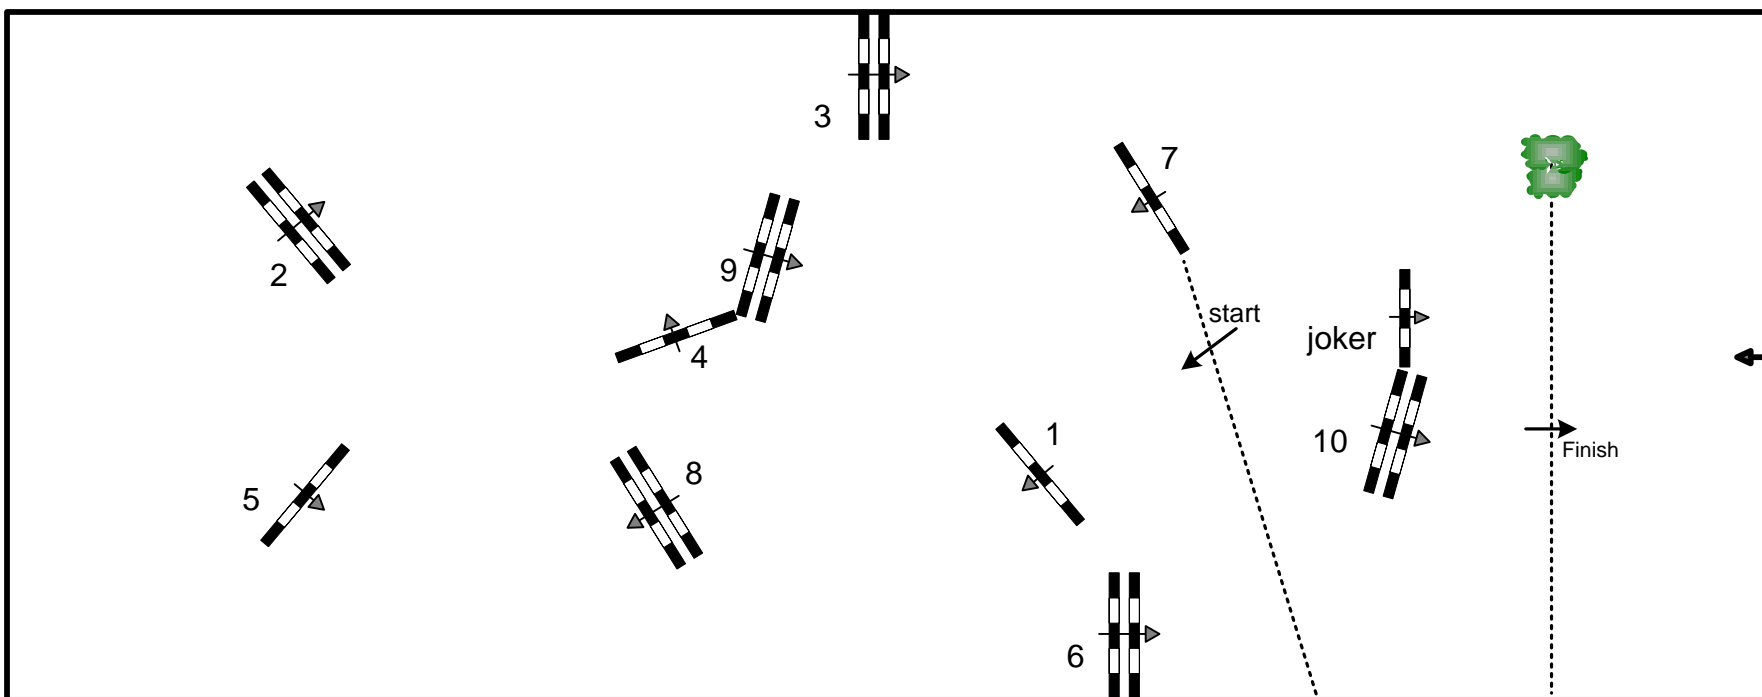

2015 CSI-W OLYMPIA

THE LONDON INTERNATIONAL HORSE SHOW

Class N.: 14 – Accumulator with joker against the clock
Saturday, 19th December 2015

Table: A	Speed: 350 m/min	Obstacles: 11	Jump off: N/A	2nd Jump-off: N/A
National RG: N/A	Length: 370 m	Efforts: 10	Length: 0 m	Length: 0 m
FEI RG / Art. 269	Time allowed: 64 sec	Penalty sec: N/A	Time allowed: 0 sec	Time allowed: 0 sec
Height: 1,45 m	Time limit: 128 sec	Closed combination: N/A	Time limit: 0 sec	Time limit: 0 sec