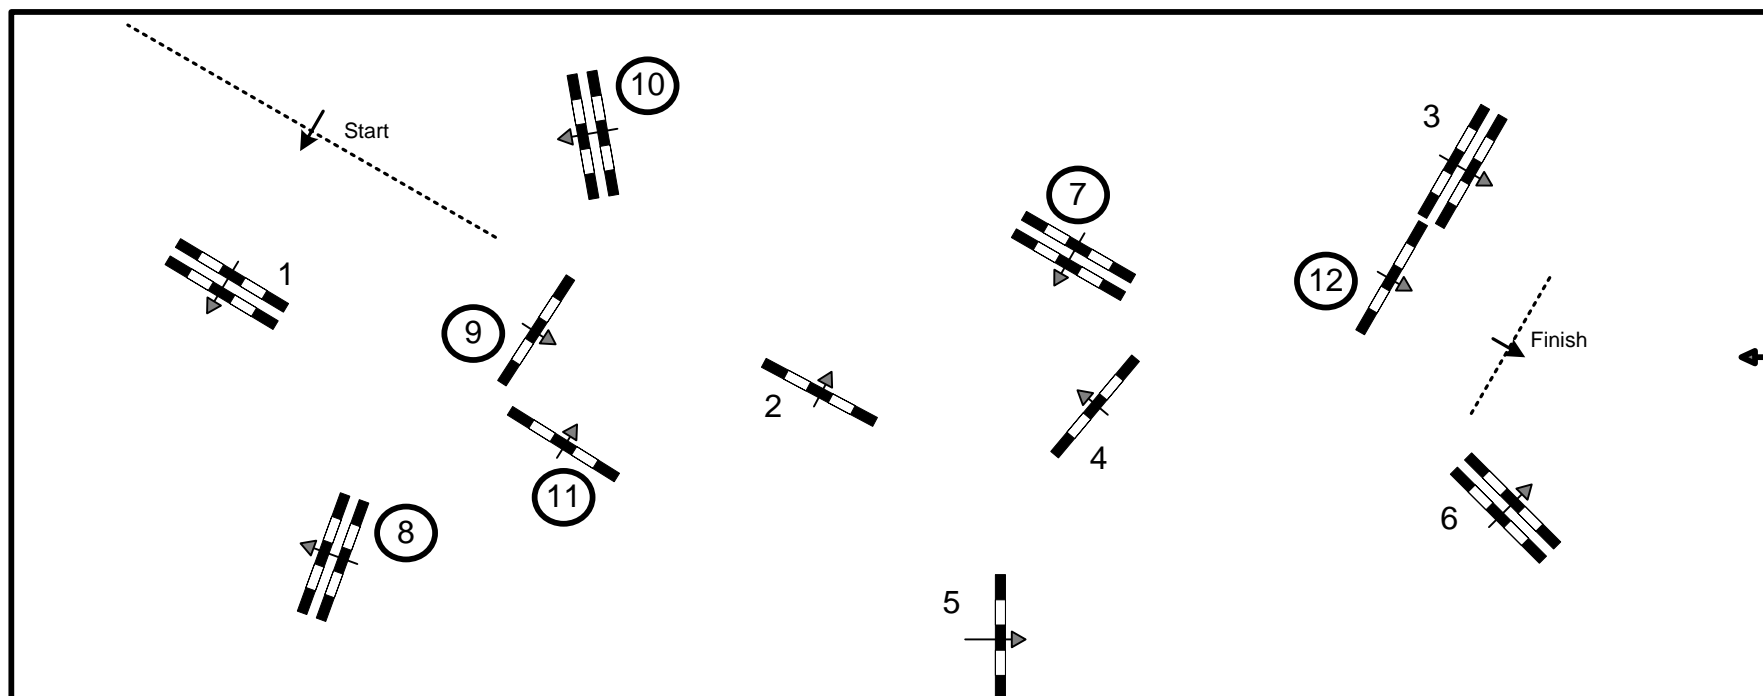

2015 CSI-W OLYMPIA THE LONDON INTERNATIONAL HORSE SHOW

Class N.: 18 – The Pony Club Mini Major Relay
Sunday, 20th December 2015

1 to 6 – senior rider & 7 to 12 – Pony Club rider

Table: C	Speed: N/A m/min	Obstacles: 12	Jump off: N/A	2nd Jump-off: N/A
National RG: N/A	Length: 410 m	Efforts: 12	Length: 0 m	Length: 0 m
FEI RG / Art. 239	Time allowed: 0 sec	Penalty sec: 2	Time allowed: 0 sec	Time allowed: 0 sec
Height: m	Time limit: 120 sec	Closed combination: N/A	Time limit: 0 sec	Time limit: 0 sec