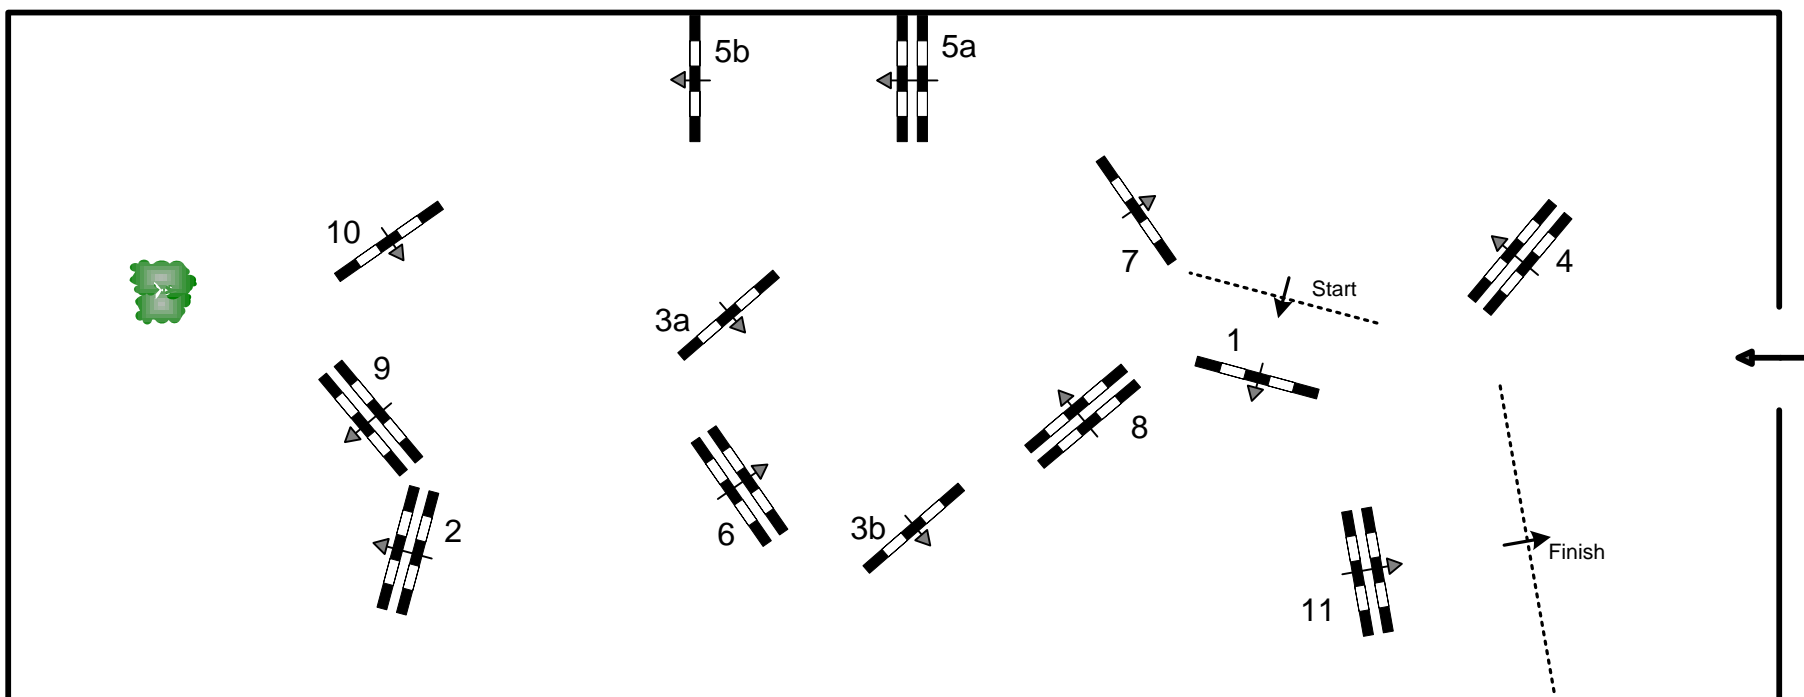

2015 CSI-W OLYMPIA THE LONDON INTERNATIONAL HORSE SHOW

Class N.: 22 – Holly Speed Stakes
Monday, 21st December 2015

Table: A	Speed: 350 m/min	Obstacles: 11	Jump off: N/A	2nd Jump-off: N/A
National RG: N/A	Length: 380 m	Efforts: 13	Length: 0 m	Length: 0 m
FEI RG / Art. 238.2.1	Time allowed: 66 sec	Penalty sec: N/A	Time allowed: 0 sec	Time allowed: 0 sec
Height: 1,45 m	Time limit: 132 sec	Closed combination: N/A	Time limit: 0 sec	Time limit: 0 sec

Course Designer : Bernardo Costa Cabral (POR)