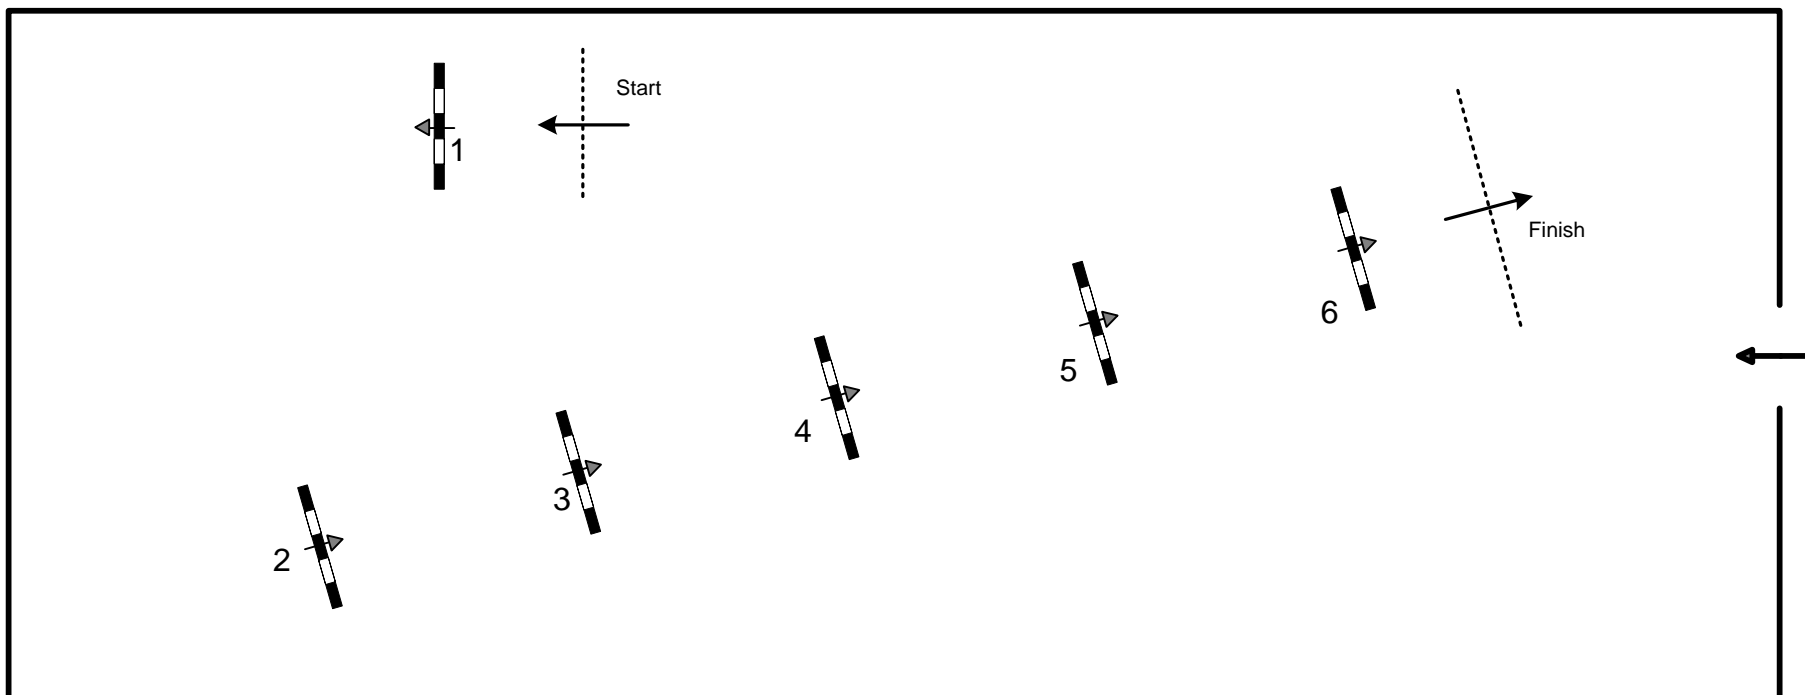

2015 CSI-W OLYMPIA THE LONDON INTERNATIONAL HORSE SHOW

Class N.: 23 – Six Bar
Monday, 21st December 2015

Table: A	Speed: N/A m/min	Obstacles: 6	1st Jump off: 1 , 2 , 3 , 4 , 5 , 6	2nd, 3rd & 4th jumps off:
National RG: N/A	Length: 0 m	Efforts: 6		3 , 4 , 5 , 6
FEI RG / Art. 262.1 & 3	Time allowed: 0 sec	Penalty sec: N/A		
Height: max 1st round 1,60 m	Time limit: 0 sec	Closed combination: N/A		