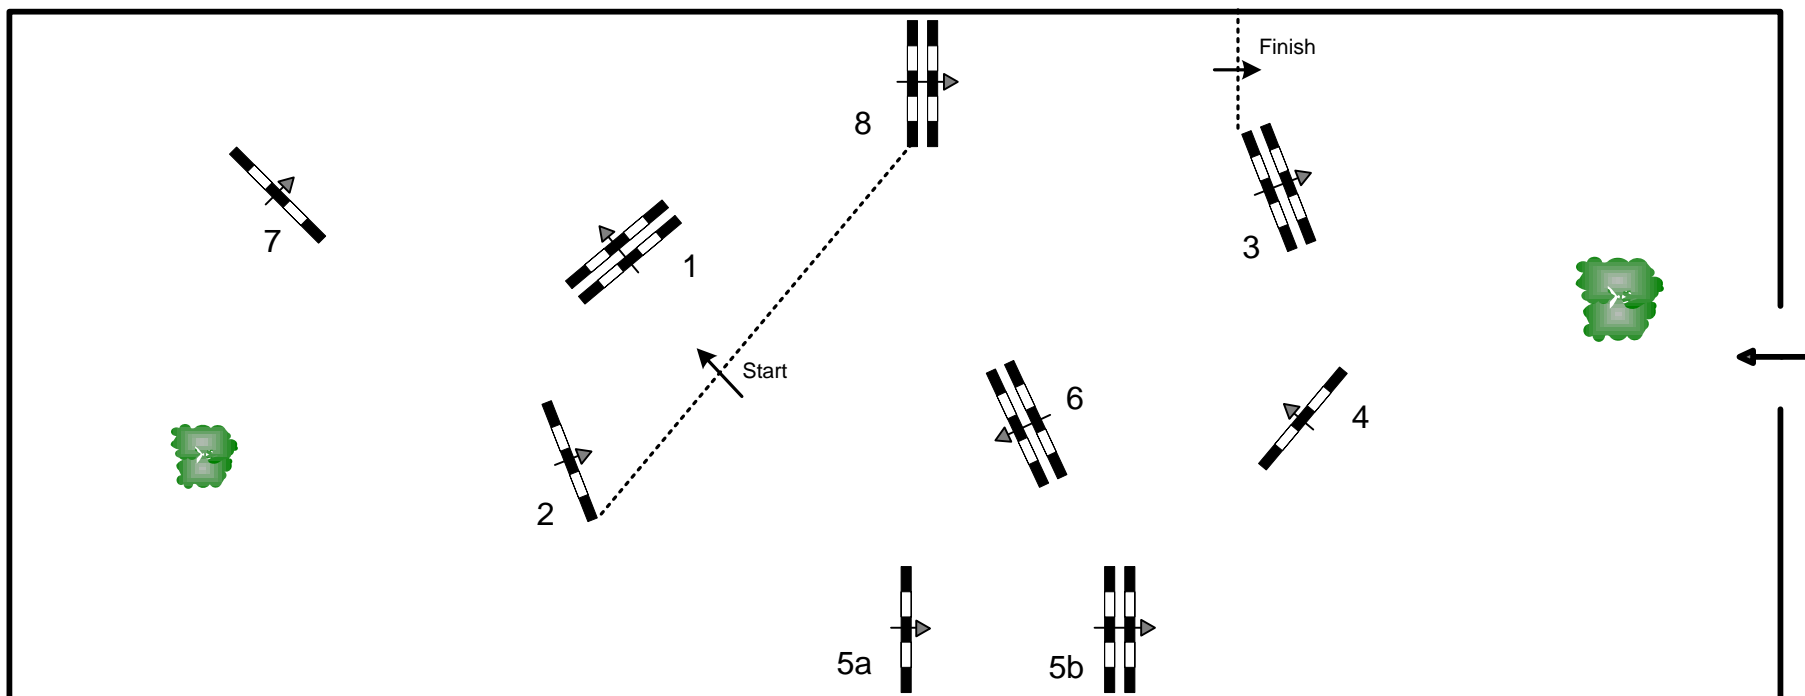

2015 CSI-W OLYMPIA THE LONDON INTERNATIONAL HORSE SHOW

Class N.: 24 - Pair Relay – Special Competition
Monday, 21st December 2015

| | | | | |
|-------------------------|---------------------|-------------------------|------------------------------|---------------------|
| Table: C | Speed: N/A m/min | Obstacles: 16 | Jump off: 3, 4, 5ab, 6, 7, 8 | 2nd Jump-off: N/A |
| National RG: N/A | Length: 700 m | Efforts: 18 | Length: 500 m | Length: 0 m |
| FEI RG / Art. 239 & 268 | Time allowed: 0 sec | Penalty sec: 2 | Time allowed: 0 sec | Time allowed: 0 sec |
| Height: 1,40 m | Time limit: 180 sec | Closed combination: N/A | Time limit: 120 sec | Time limit: 0 sec |

Course Designer : Bob Ellis (GBR)