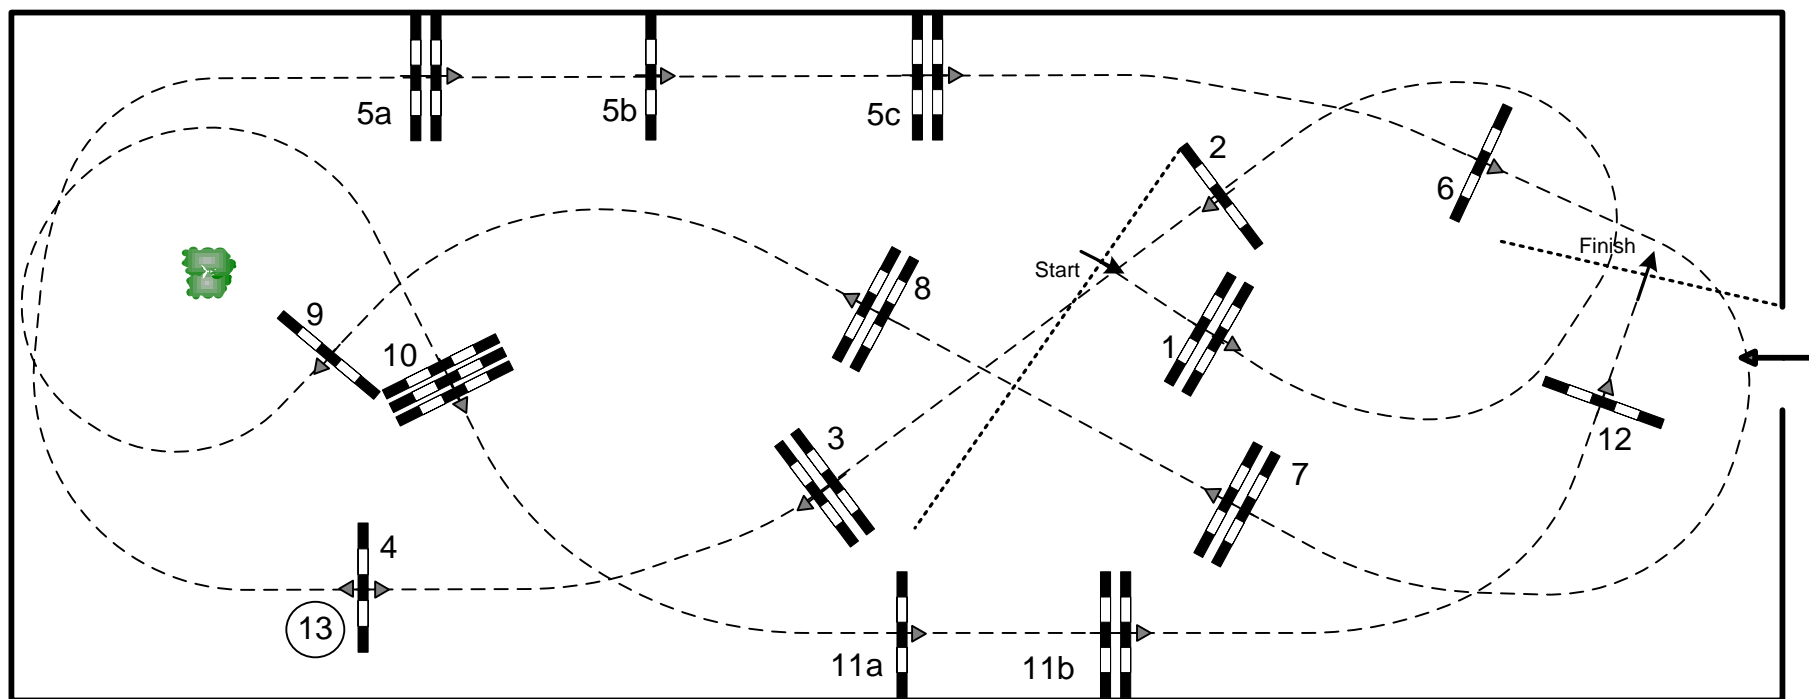

# 2015 CSI-W OLYMPIA THE LONDON INTERNATIONAL HORSE SHOW

**Class N.: 25 – The Olympia Grand Prix – with Jump off**  
**Monday, 21st December 2015**

Table: A	Speed: 350 m/min	Obstacles: 12	Jump off: 12, 2, 3, 5bc, 8, 13, 11b	2nd Jump-off: N/A
National RG: N/A	Length: 356 m	Efforts: 15	Length: 250 m	Length:
FEI RG / Art. 238.2.2	Time allowed: 62 sec	Penalty sec: N/A	Time allowed: 43 sec	Time allowed:
Height: 1,60 m	Time limit: 124 sec	Closed combination: N/A	Time limit: 86 sec	Time limit:

**Course Designer : Bernardo Costa Cabral (POR)**