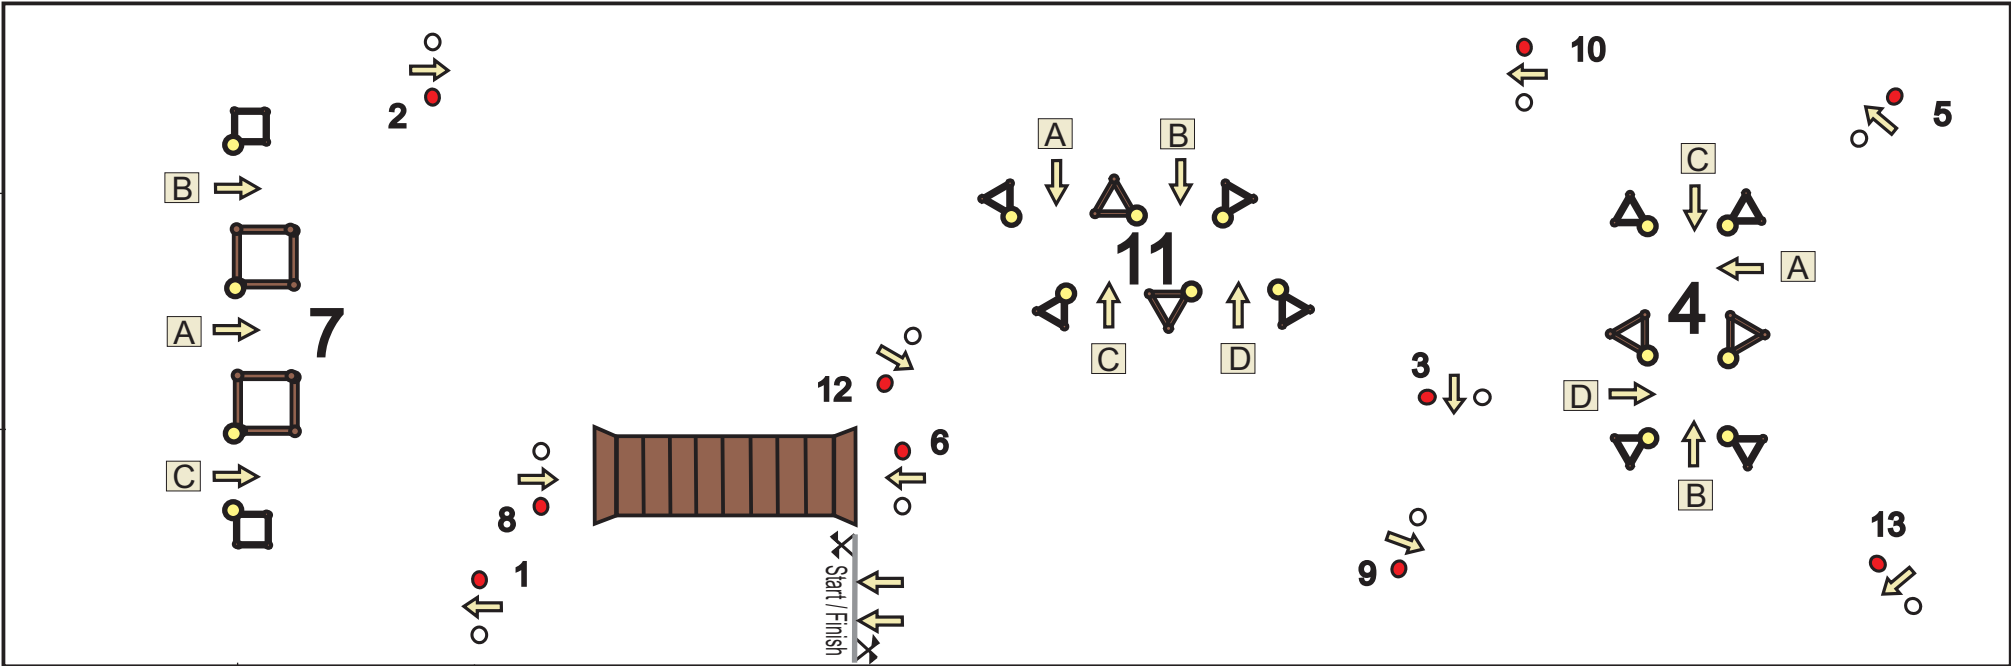

FEI Worldcup Driving Mechelen December 2015

In / Uit

Jury

Second round: 1-2-3-4 ABC-5-6-7 ABC-8-9-10-11ABCD-12-13

● = Knock down