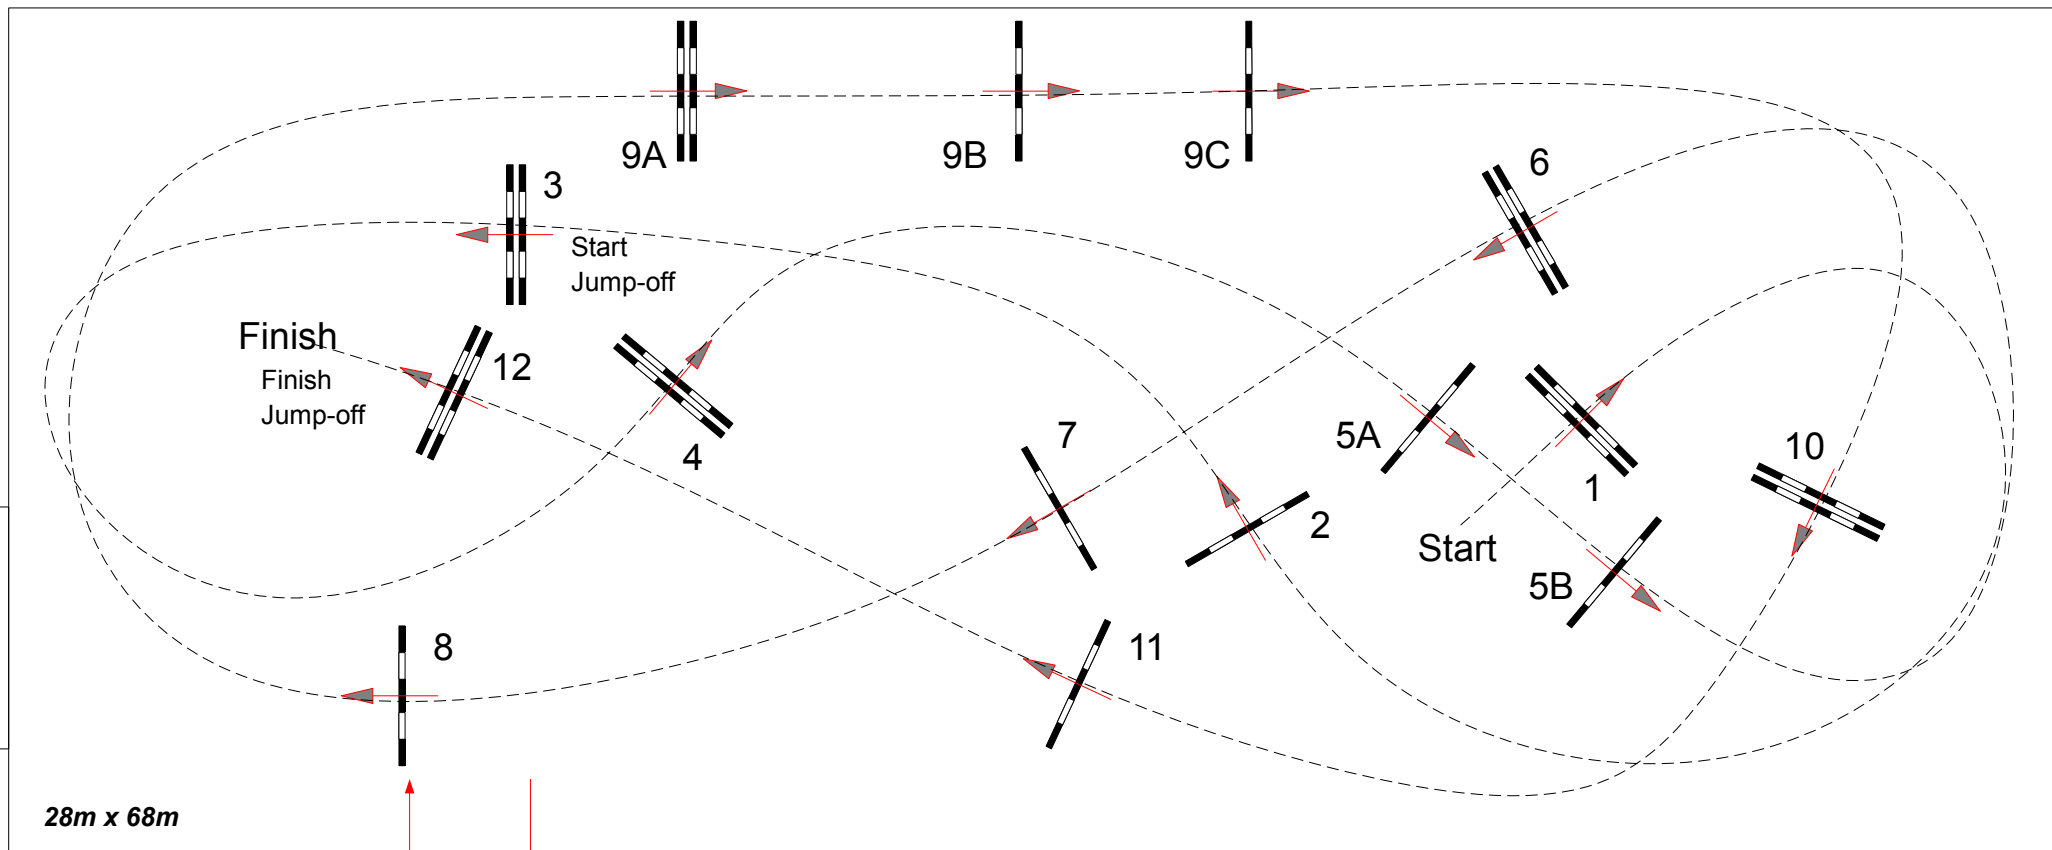

1 JM IM

VLAANDERENS KERSTJUMPING 2015

Memorial ERIC WAUTERS

Course Designers :
Lucien Somers
Eddy Geysemans

Class No.: 1 JM FINALE PONYS Competition with one jump-off 42364.0000 Start: 00.00

Table: A Speed: 350 m/min Obstacles: 12 1st Jump-off: 3 4 5 B 6 8 9 AB 12
National RG: PONY Length: m Efforts: 15 Length: 250 m
FEI RG / Art. 238.2.2 Time allowed: sec Time allowed: 43.0000 sec
Height: 1,00 m Time limit: 144.0000 sec One horse per rider Time limit: sec

0 5 10 15 20 25 30 35 40 45 50 55 60 65

0 5 10 15 20 25 30 35 40 45 50 55 60 65