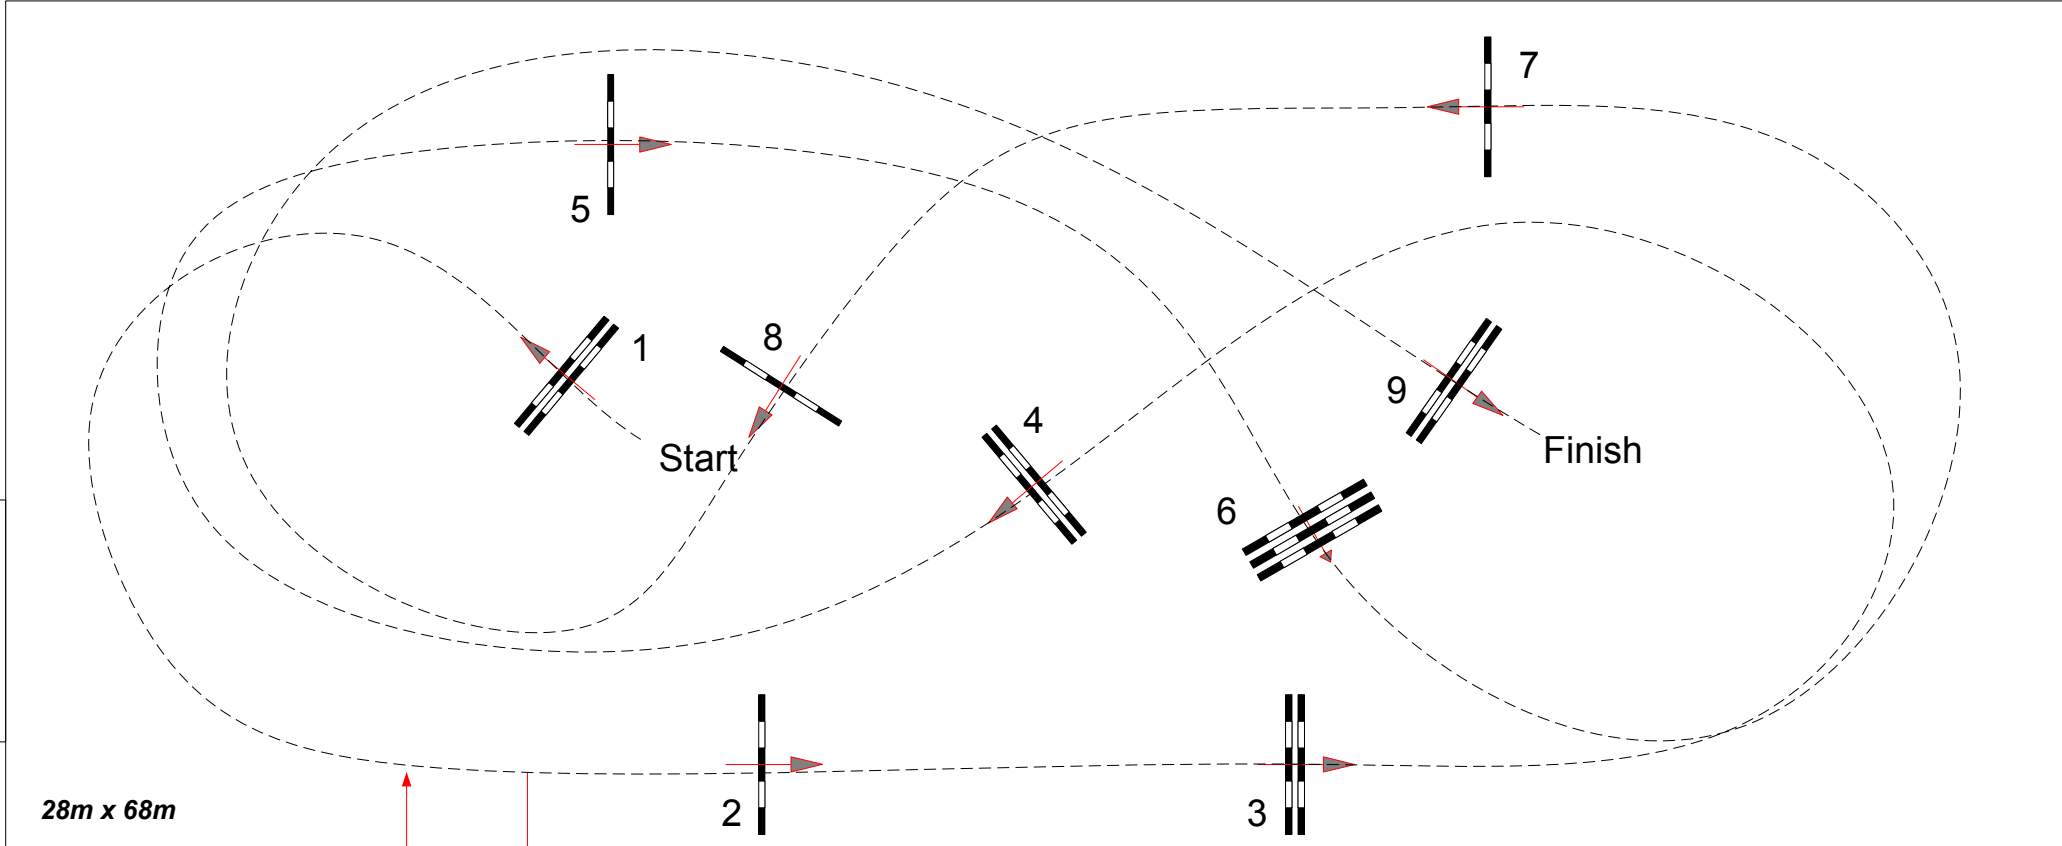

VLAANDERENS KERSTJUMPING 2015

Memorial ERIC WAUTERS

Course Designers :
Lucien Somers
Eddy Geysemans

Class No.: FINAL BELGIAN RIDING PONY Clear Round 42368.0000 Start: 00.00

Table: A	Speed: 300 m/min	Obstacles: 9	1st Jump-off: 12 / 4 / 5 / 10 / 11
National RG: JUN/SEN	Length: m	Efforts: 9	Length: 240 m
FEI RG / Art. 238.1.1	Time allowed: sec		Time allowed: 48.00
Height: m	LAAG 55-65CM MIDDEN 75-85CM HOOG 90-100CM	Time limit: 0.0000 sec	One horse per rider

0 5 10 15 20 25 30 35 40 45 50 55 60 65

0 5 10 15 20 25 30 35 40 45 50 55 60 65