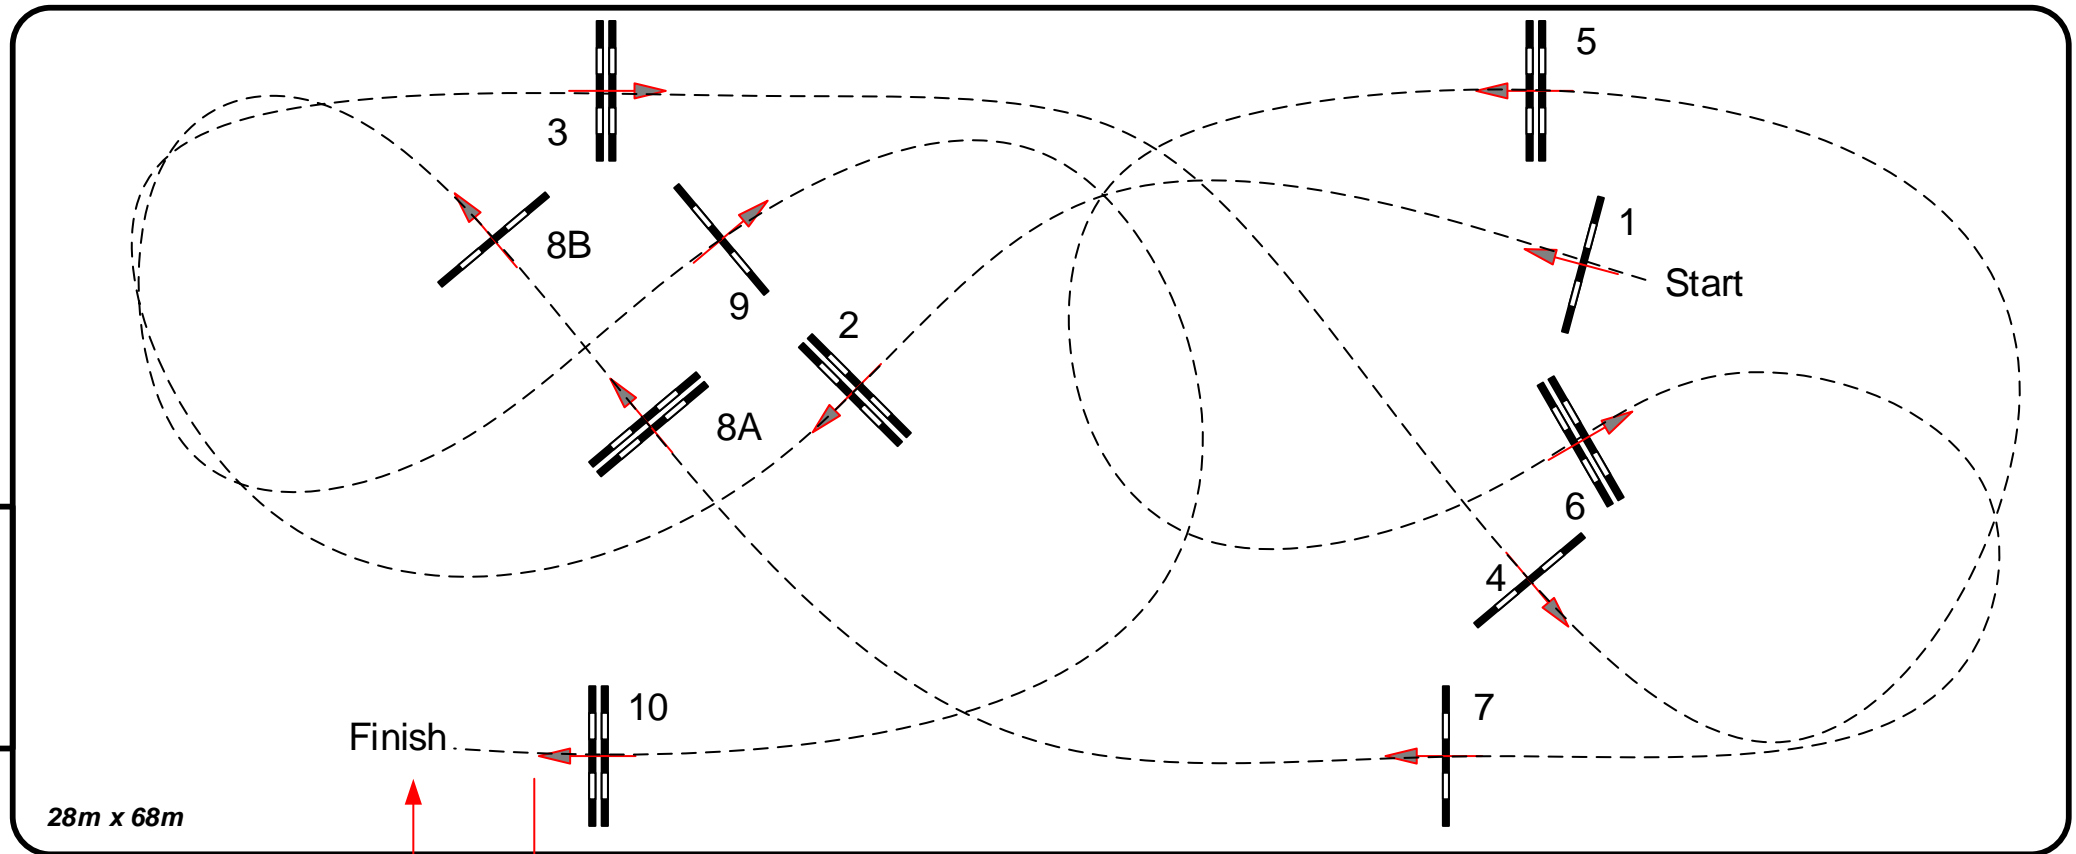

Start: 00.00

Table: C
National RG: PONY
FEI RG / Art. 269
Height: m

Speed: 350 m/min
Length: 0 m
Time allowed: 0 sec
Time limit: 0 sec

Obstacles: 10
Efforts: 11

One horse per rider

PONY 0,65m / 0,85m / 1,05m
PAARD 125m