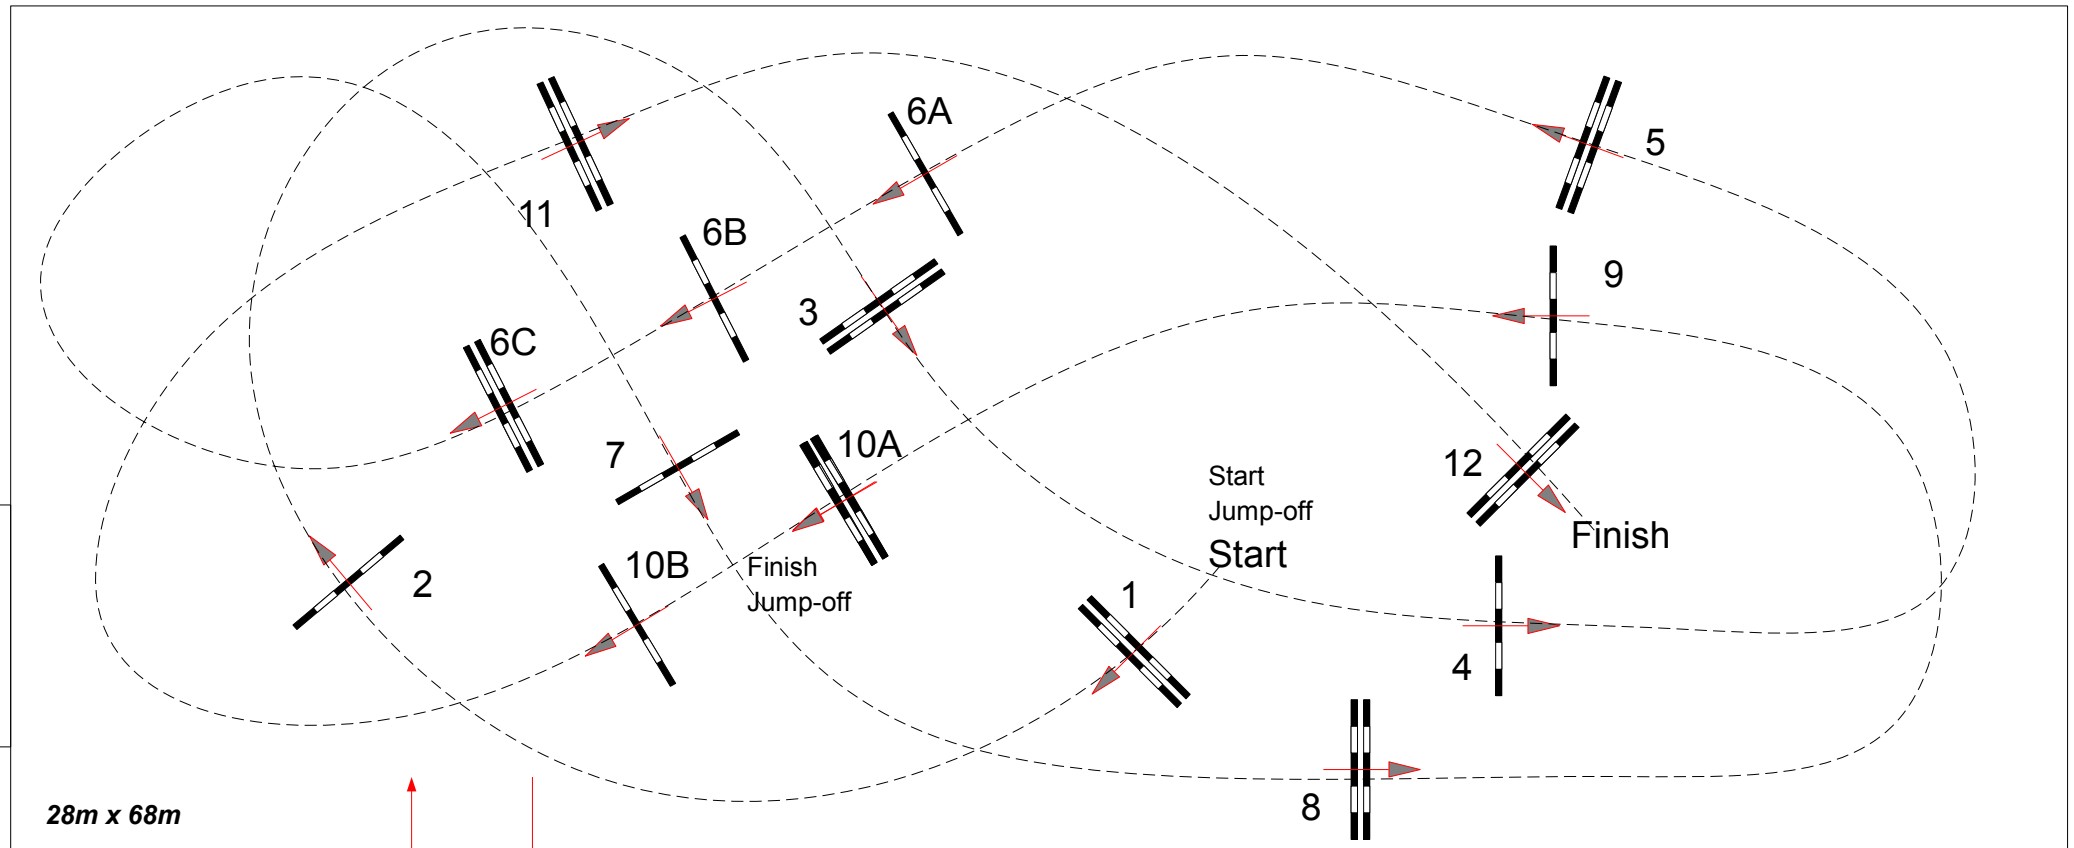

STUDENTEN

VLAANDERENS KERSTJUMPING 2015

Memorial ERIC WAUTERS

Course Designers :
Lucien Somers
Eddy Geysemans

Class No.: STUDENTS

BELGIAN CHAMPIONSHIP

Competition with one jump-off

42367.0000

Start: 00.00

Table: A Speed: 350 m/min Obstacles: 12 1st Jump-off: 1 / 2 / 3 / 6 BC / 7 / 8 / 10 A
National RG: SEN Length: m Efforts: 15 Length: m
FEI RG / Art. 238.2.2 Time allowed: sec Time allowed: 42.0000 sec
Height: 1,15 m Time limit: 142.0000 sec One horse per rider Time limit: sec

0 5 10 15 20 25 30 35 40 45 50 55 60 65

28m x 68m

0 5 10 15 20 25 30 35 40 45 50 55 60 65