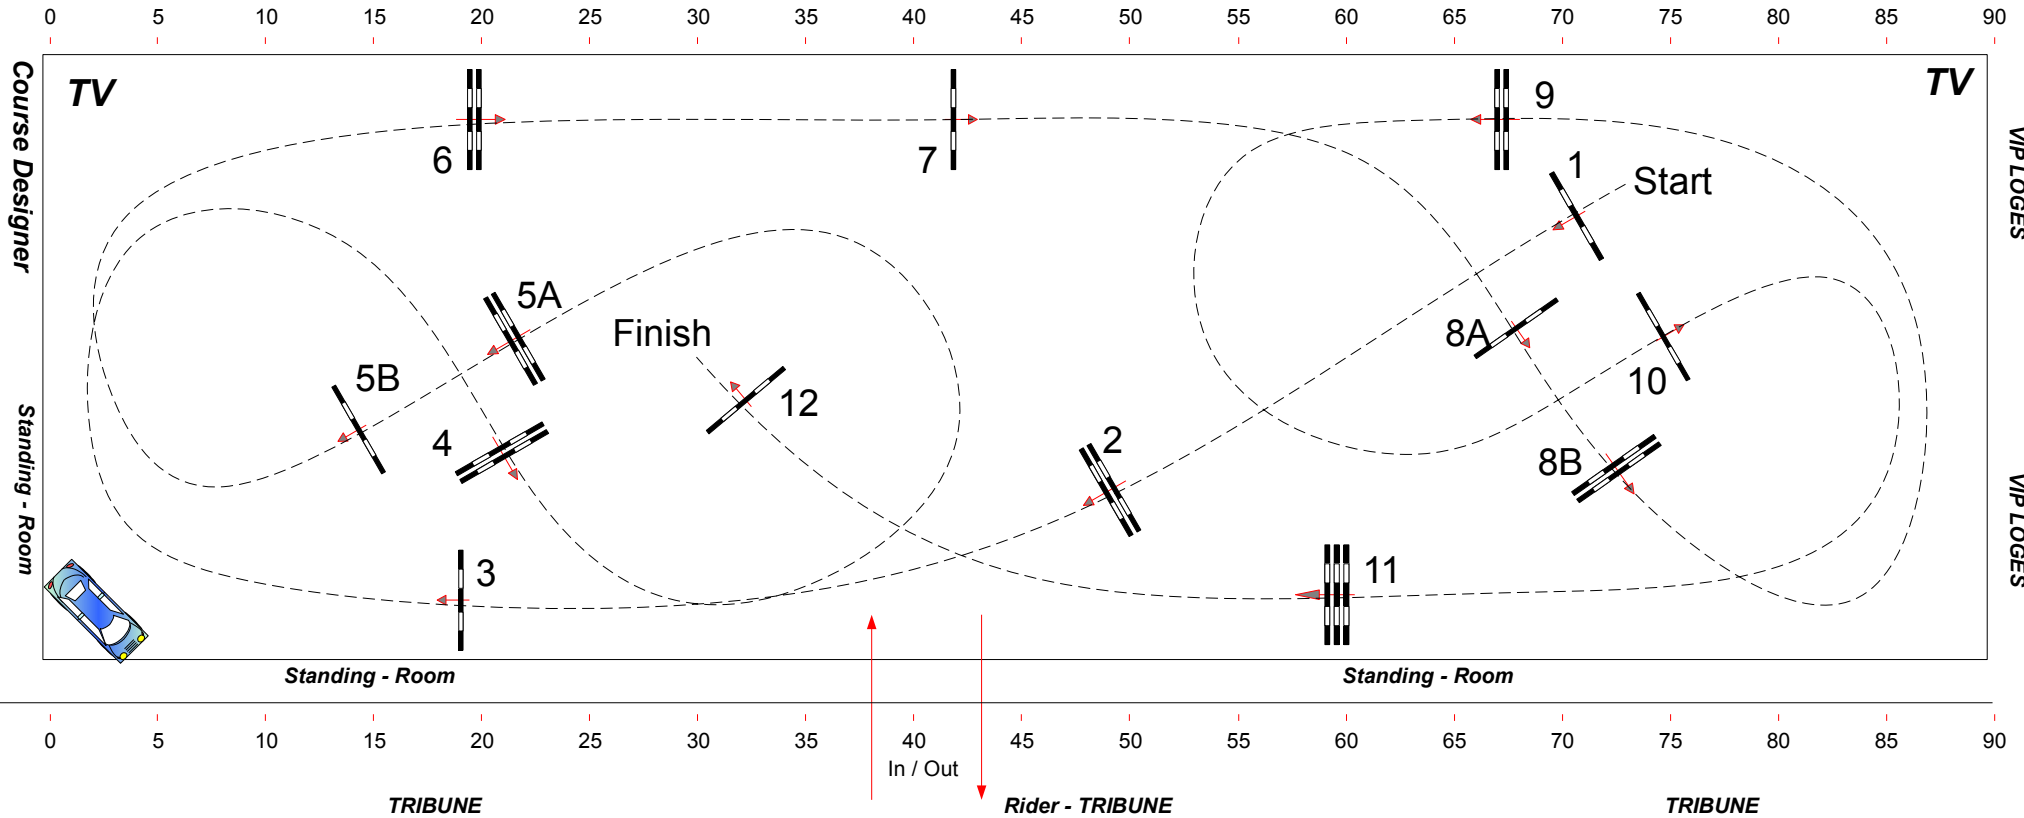

VLAANDERENS KERSTJUMPING 2015

Memorial ERIC WAUTERS

Course Designers :

Lucien Somers

Eddy Geysemans

Class No.: DARCO CUP

LANDBOUWLEVEN

Competition against the clock 42365.0000

Start: 00.00

Table: A Speed: 350 m/min   Obstacles: 12   2nd Phase: 10 11 12 AB 13 14
National RG: PAARDEN Length: 460.0000 m   Efforts: 14   Length: 220 m   Length: 0 m
FEI RG / Art.   Time allowed: 79.0000 sec   Penalty sec: Time allowed: 38.0000
Height: 1,10 / 1,20 / 1,30 m   Time limit: 158.0000 sec   Closed combination:
Height: 1,10m / 1,20m ART.238.1.2
Height: 1,30m ART.238.2.1

BUSINESS SEATS

BUSINESS SEATS

BUSINESS SEATS

TV

JURY

TRIBUNE

Standing - Room
AREA for INVALIDS

VIP LOGES

VIP LOGES

TRIBUNE

Rider - TRIBUNE

TRIBUNE