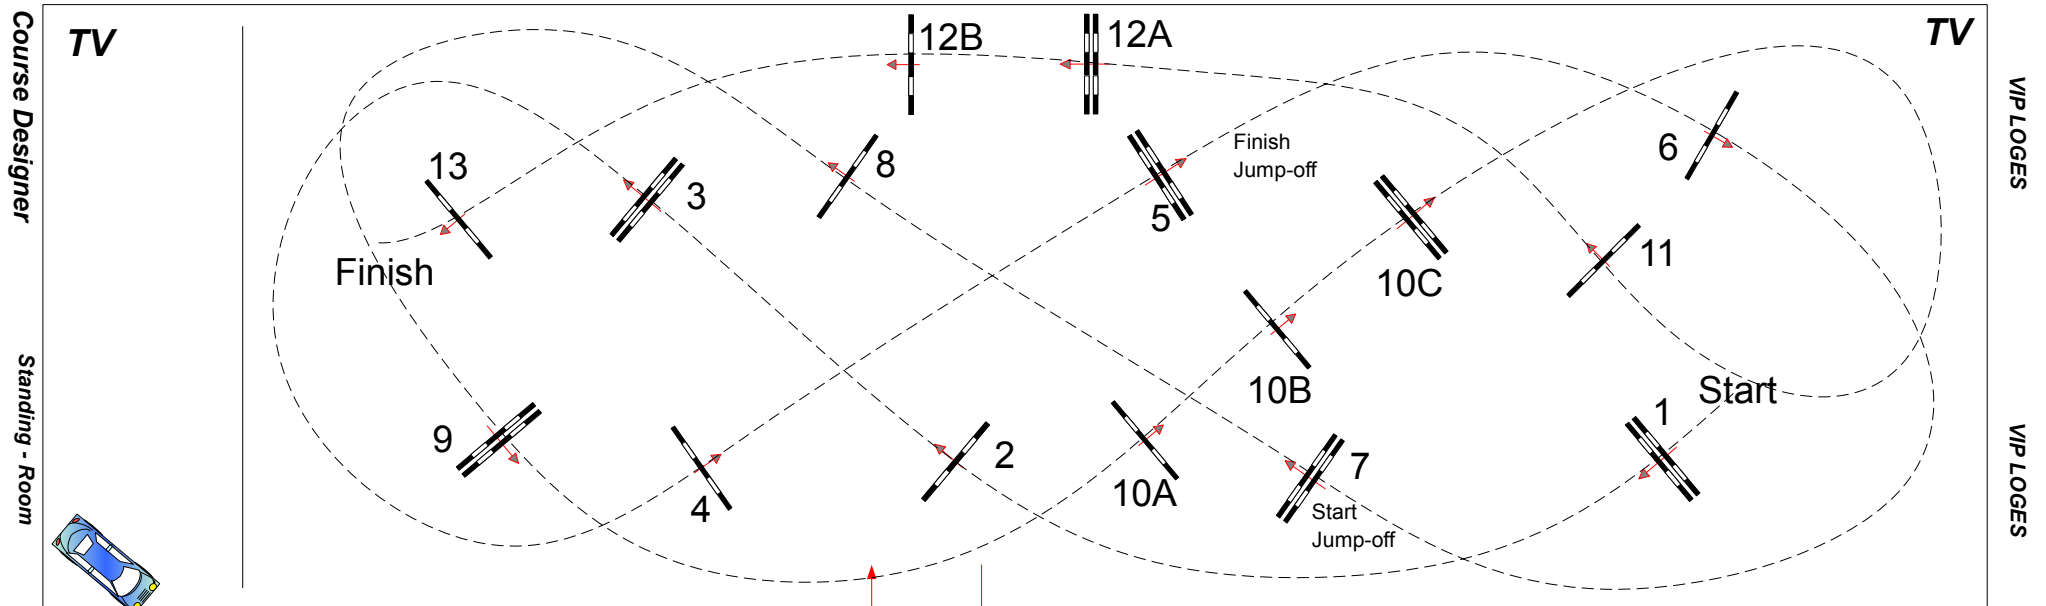

Start: 00.00

Table: ASpeed: 350 m/min Obstacles: 13 1st Jump-off: 7 8 9 10 BC 11 12 B 5 2nd Jump-off:

National RG: SEN Length: 450.0000 m Efforts: 16 Length: 250 m Length: 0 m

FEI RG / Art. 238.2.2 Time allowed: 78.0000 sec Penalty sec: Time allowed: 43.0000 sec Time allowed: 0.0000 sec

Height: 1,45 m Time limit: 156.0000 sec Closed combination: Time limit: 86.0000 sec Time limit: 0.0000 sec

BUSINESS SEATS

BUSINESS SEATS

BUSINESS SEATS

TV

0 5 10 15 20 25 30 35 40 45 50 55 60 65 70 75 80 85 90

Standing - Room

Standing - Room

0 5 10 15 20 25 30 35 40 45 50 55 60 65 70 75 80 85 90

TRIBUNE

In / Out

Rider - TRIBUNE

TRIBUNE

VIP LOGES