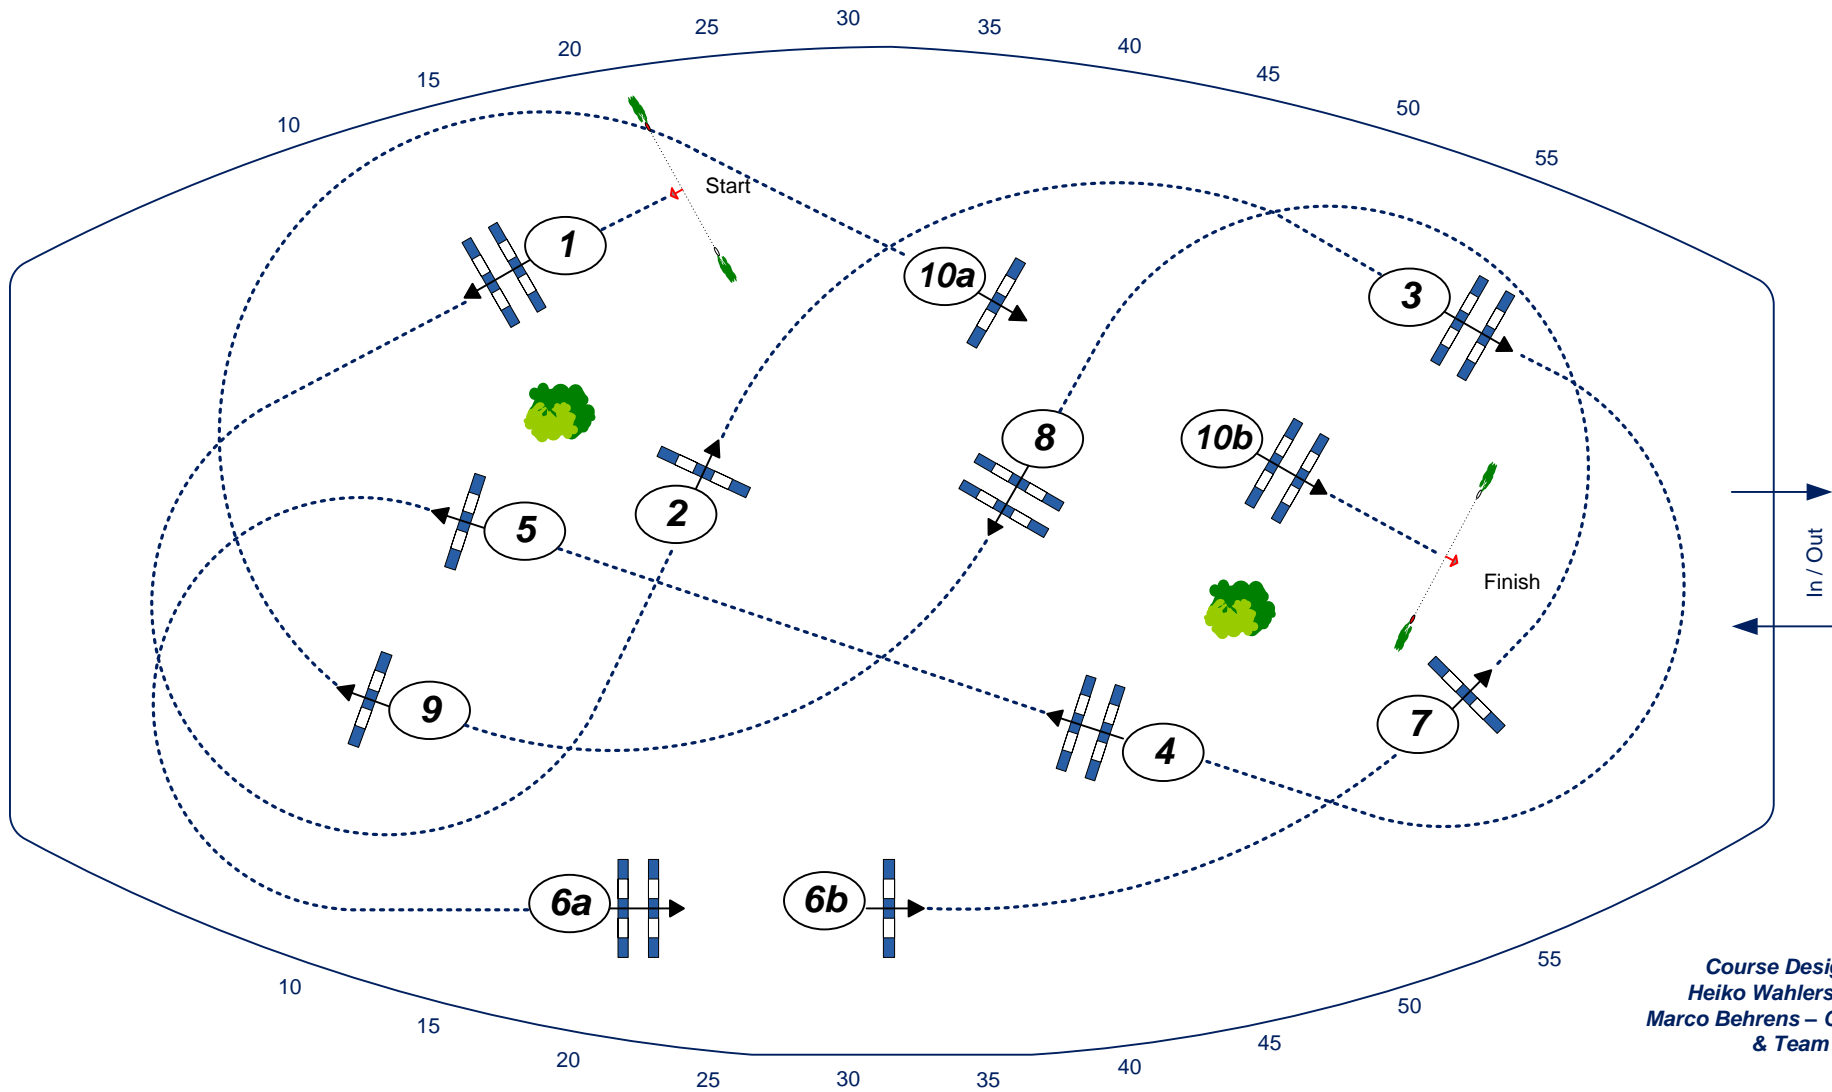

## CSI4\*/CSIYH1\* Braunschweig – 15. Löwen – Classics 2016

### Competition against the clock – Medium Tour

Table: A  
National RG:  
FEI RG / Art. 238.2.1  
Height: 1,45 m

Speed: 350 m/min  
Length: 350 m  
Time allowed: 60 sec  
Time limit: 120 sec

Obstacles: 10  
Efforts: 12