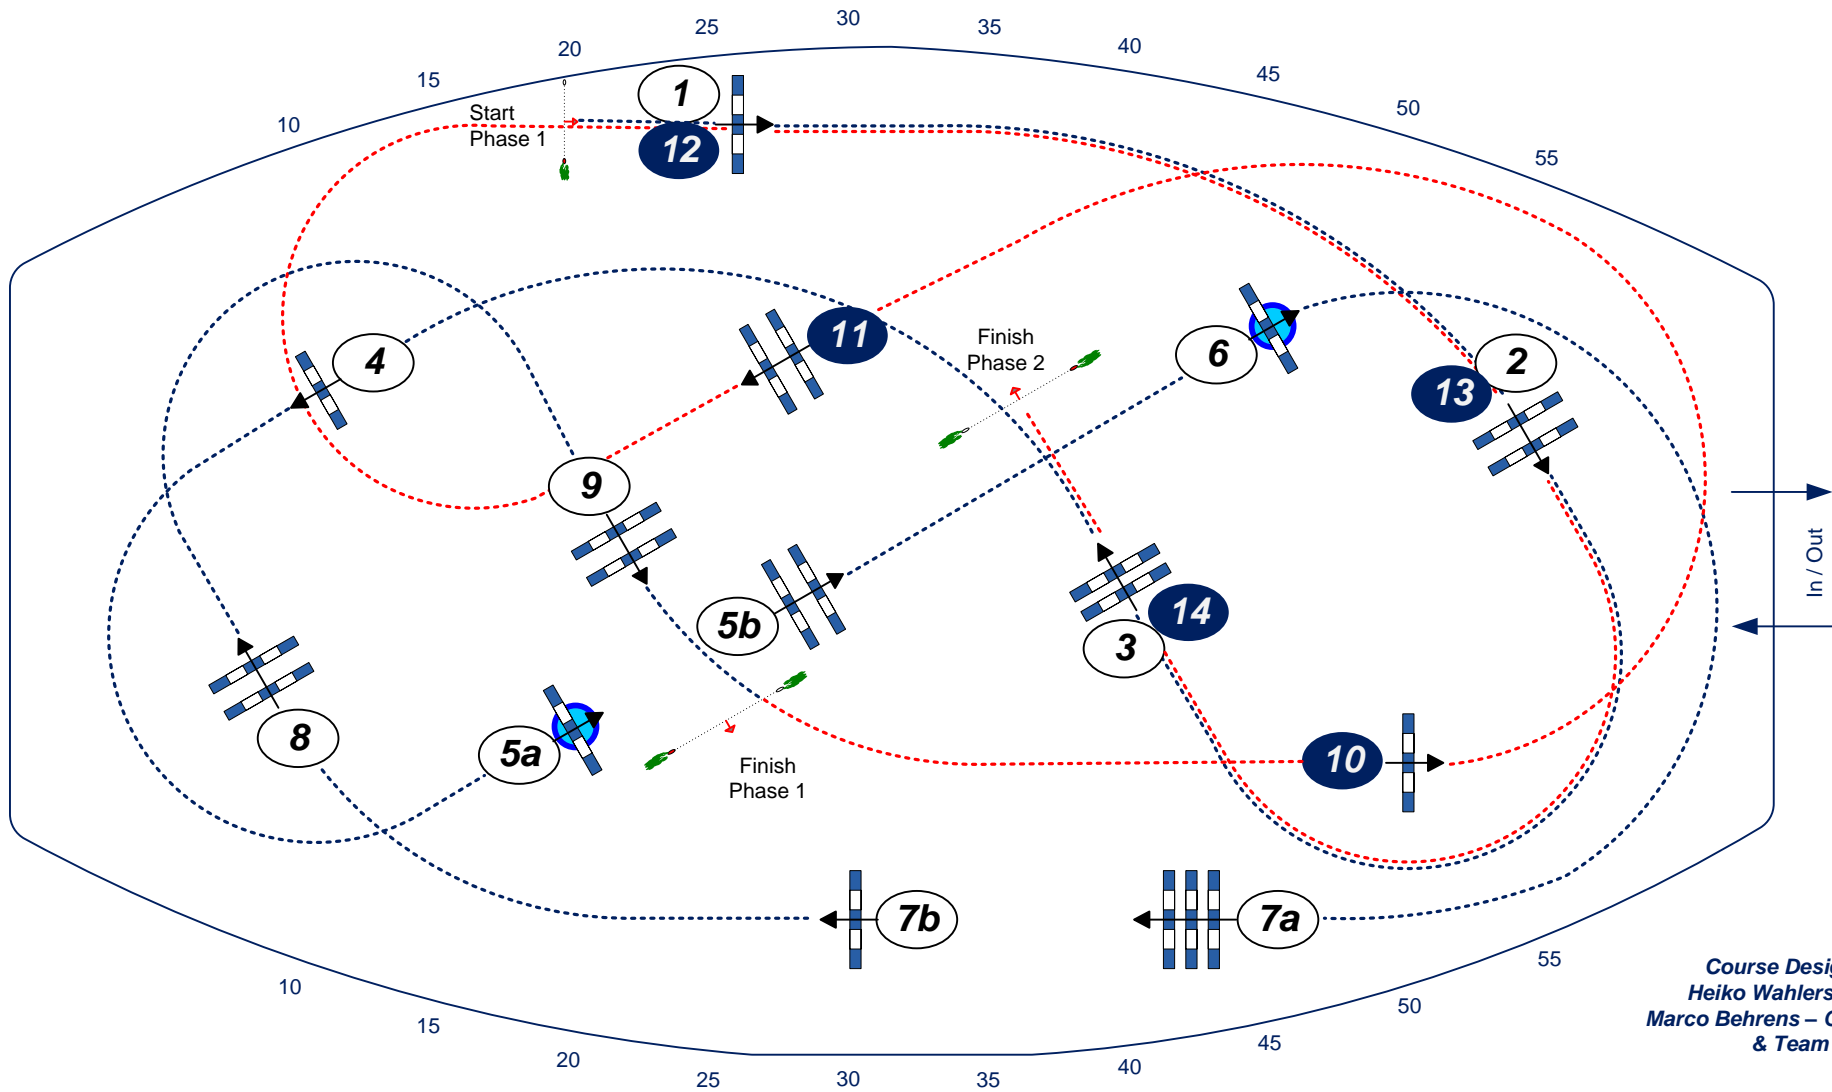

2

CSI4*/CSIYH1* Braunschweig – 15. Löwen – Classics 2016

Competition in two phases – Medium Tour

Table: A
National RG:
FEI RG / Art. 274.5.3
Height: 1,45 m

Speed: 350 m/min
Length: 300 m
Time allowed: 52 sec
Time limit: 104 sec

Obstacles: 9
Efforts: 11

2nd Phase: 10 - 14
Length: 220 m
Time allowed: 38 sec
Time limit: 76 sec

Course Designer
Heiko Wahlers - GER
Marco Behrens – GER (Ass.)
& Team