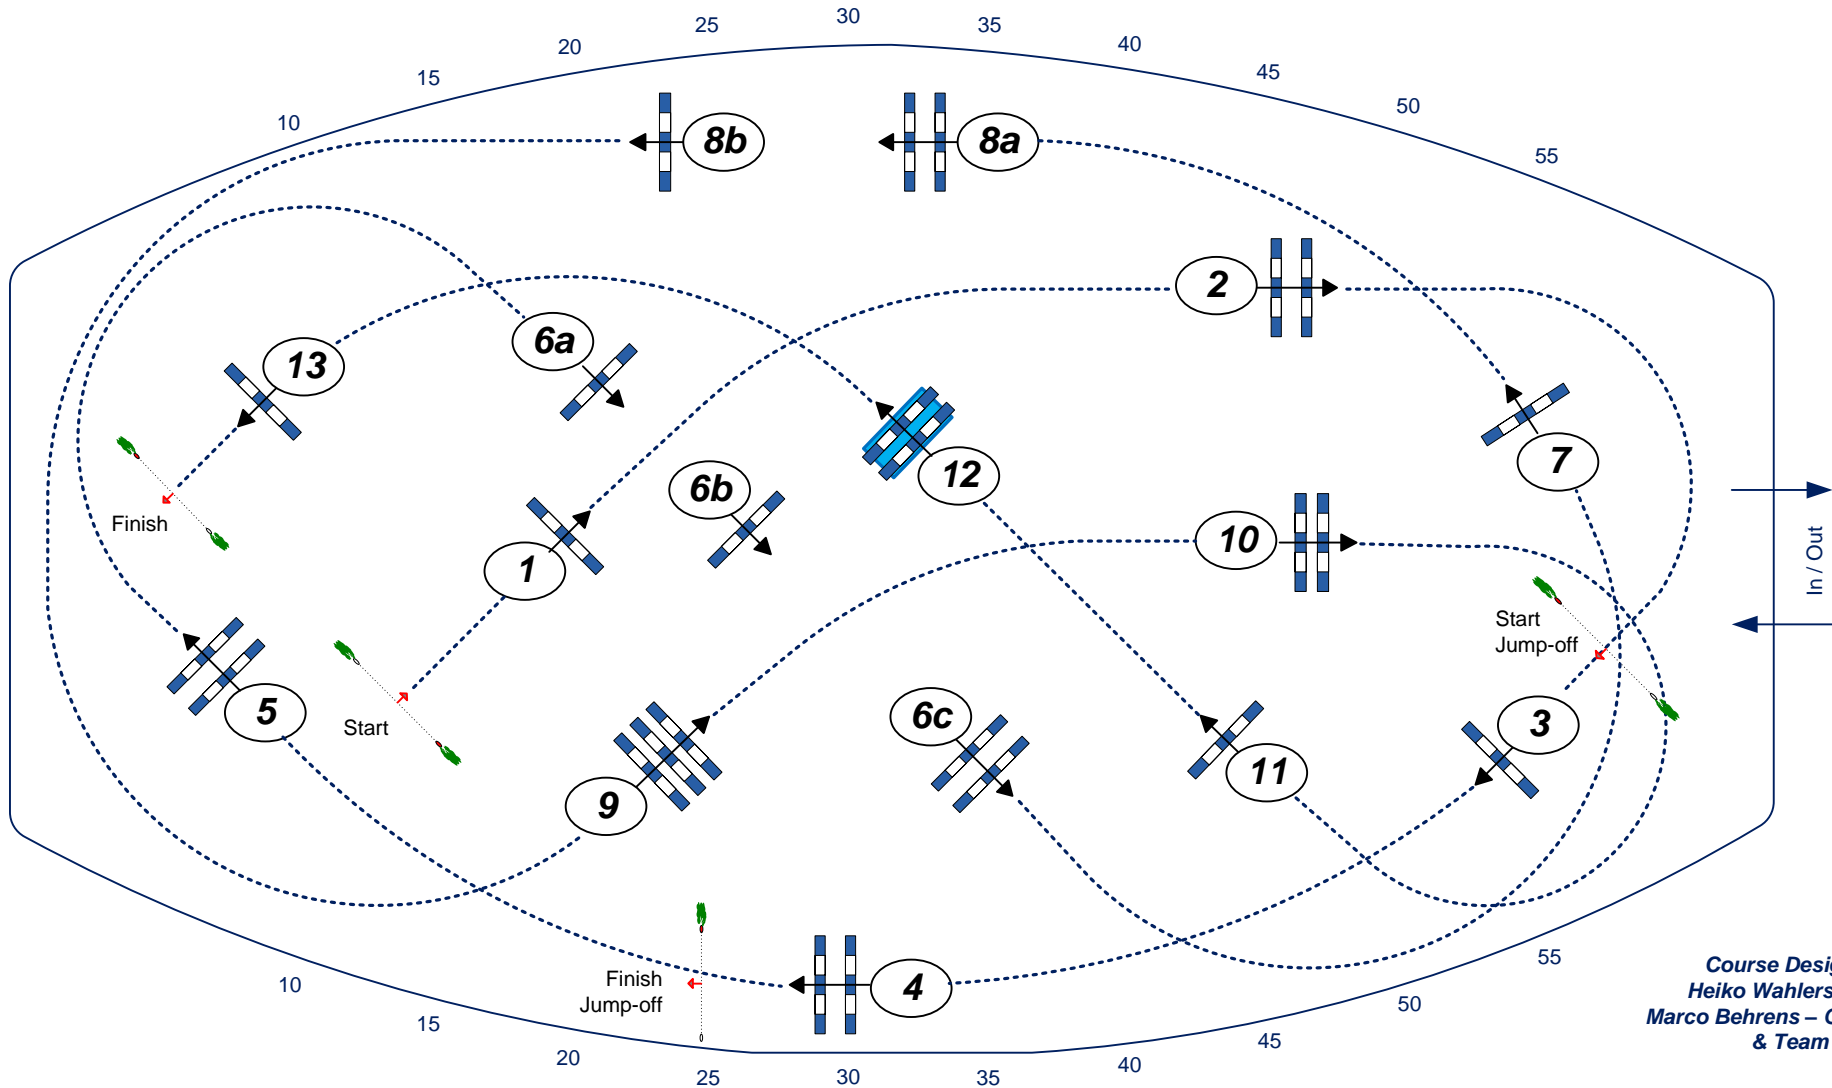

### Competition with jump-off Volkswagen Grand Prix of Braunschweig 2016

Table: A  
National RG:  
FEI RG / Art. 238.2.2  
Height: 1,55 m

Speed: 350 m/min  
Length: 410 m  
Time allowed: 71 sec  
Time limit: 142 sec

Obstacles: 13  
Efforts: 16

1st Jump-off: 3-5-6b-8ab-1-2-4  
Length: 300 m  
Time allowed: 52 sec  
Time limit: 104 sec

Course Designer  
Heiko Wahlers - GER  
Marco Behrens – GER (Ass.)  
& Team