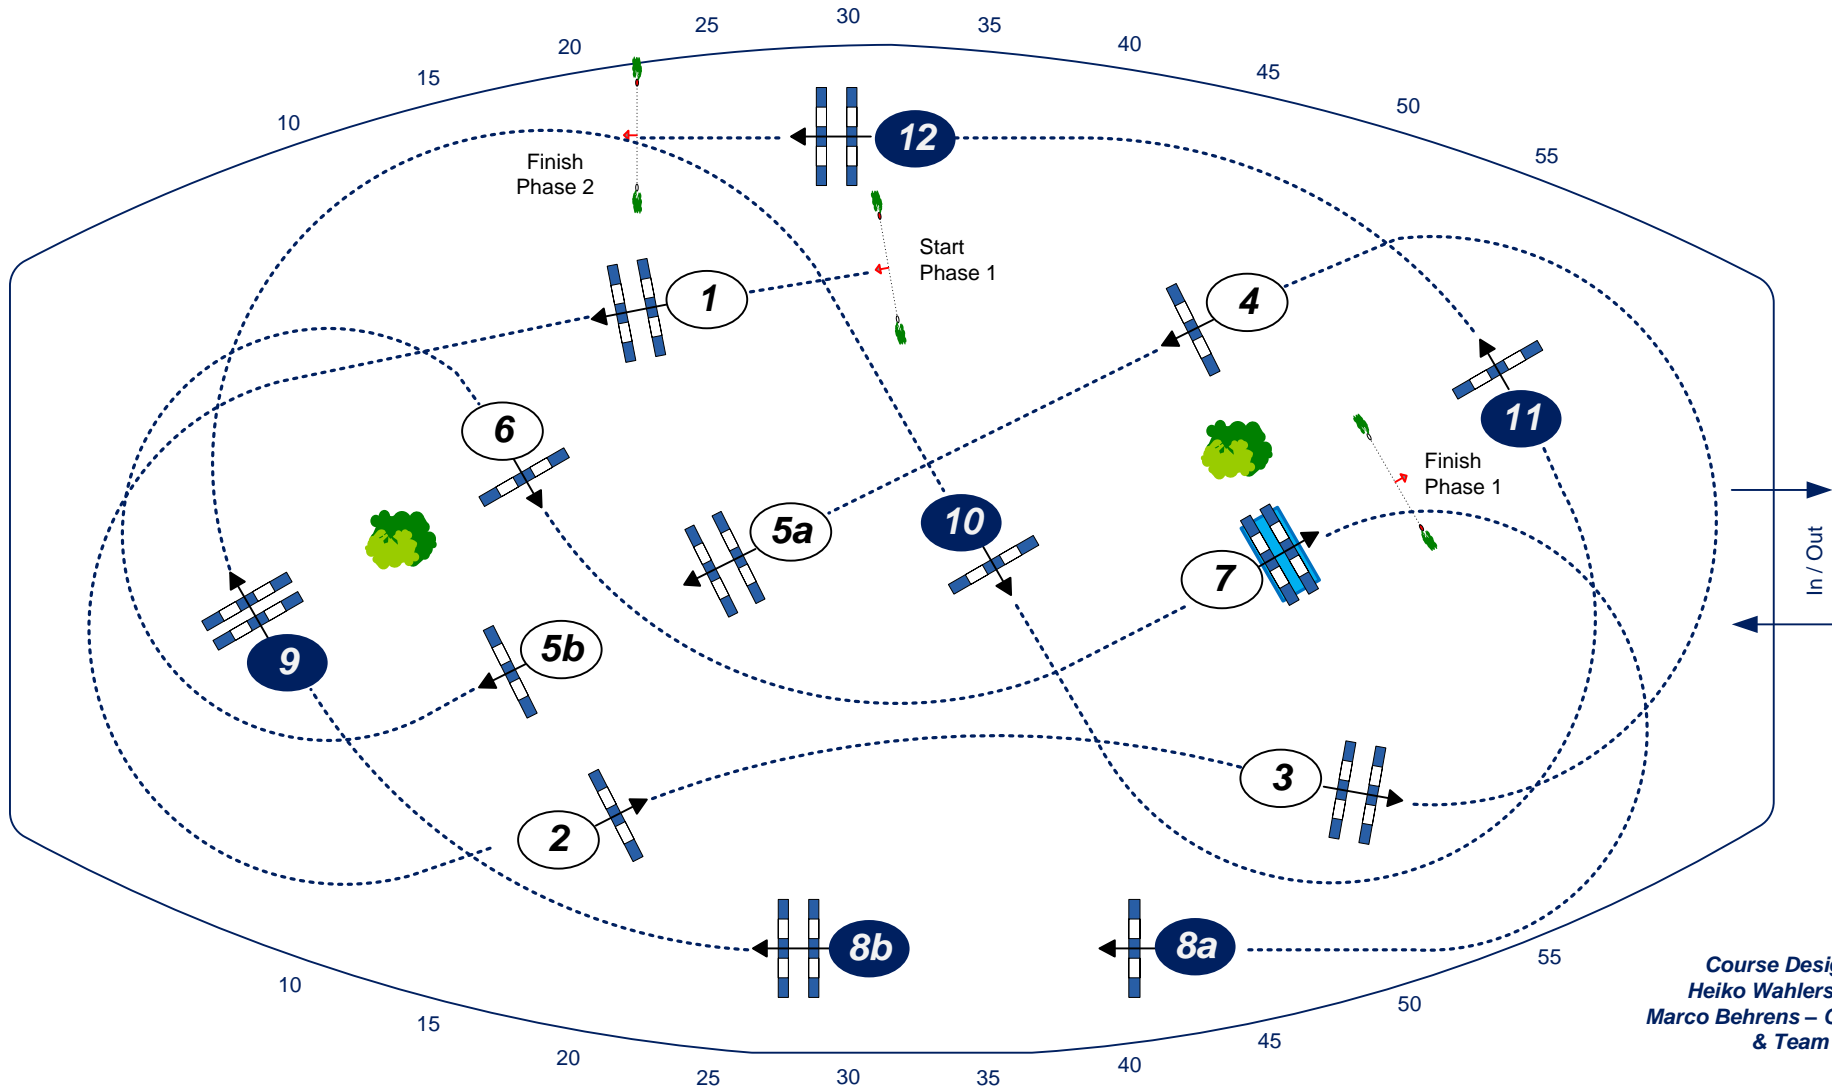

### Competition in two phases – Youngster Tour

Table: A  
National RG:  
FEI RG / Art. 274.5.6  
Height: 1,40 m

Speed: 350 m/min  
Length: 250 m  
Time allowed: 43 sec  
Time limit: 86 sec

Obstacles: 7  
Efforts: 8

2nd Phase: 8 - 12  
Length: 220 m  
Time allowed: 38 sec  
Time limit: 76 sec

Course Designer  
Heiko Wahlers - GER  
Marco Behrens - GER (Ass.)  
& Team