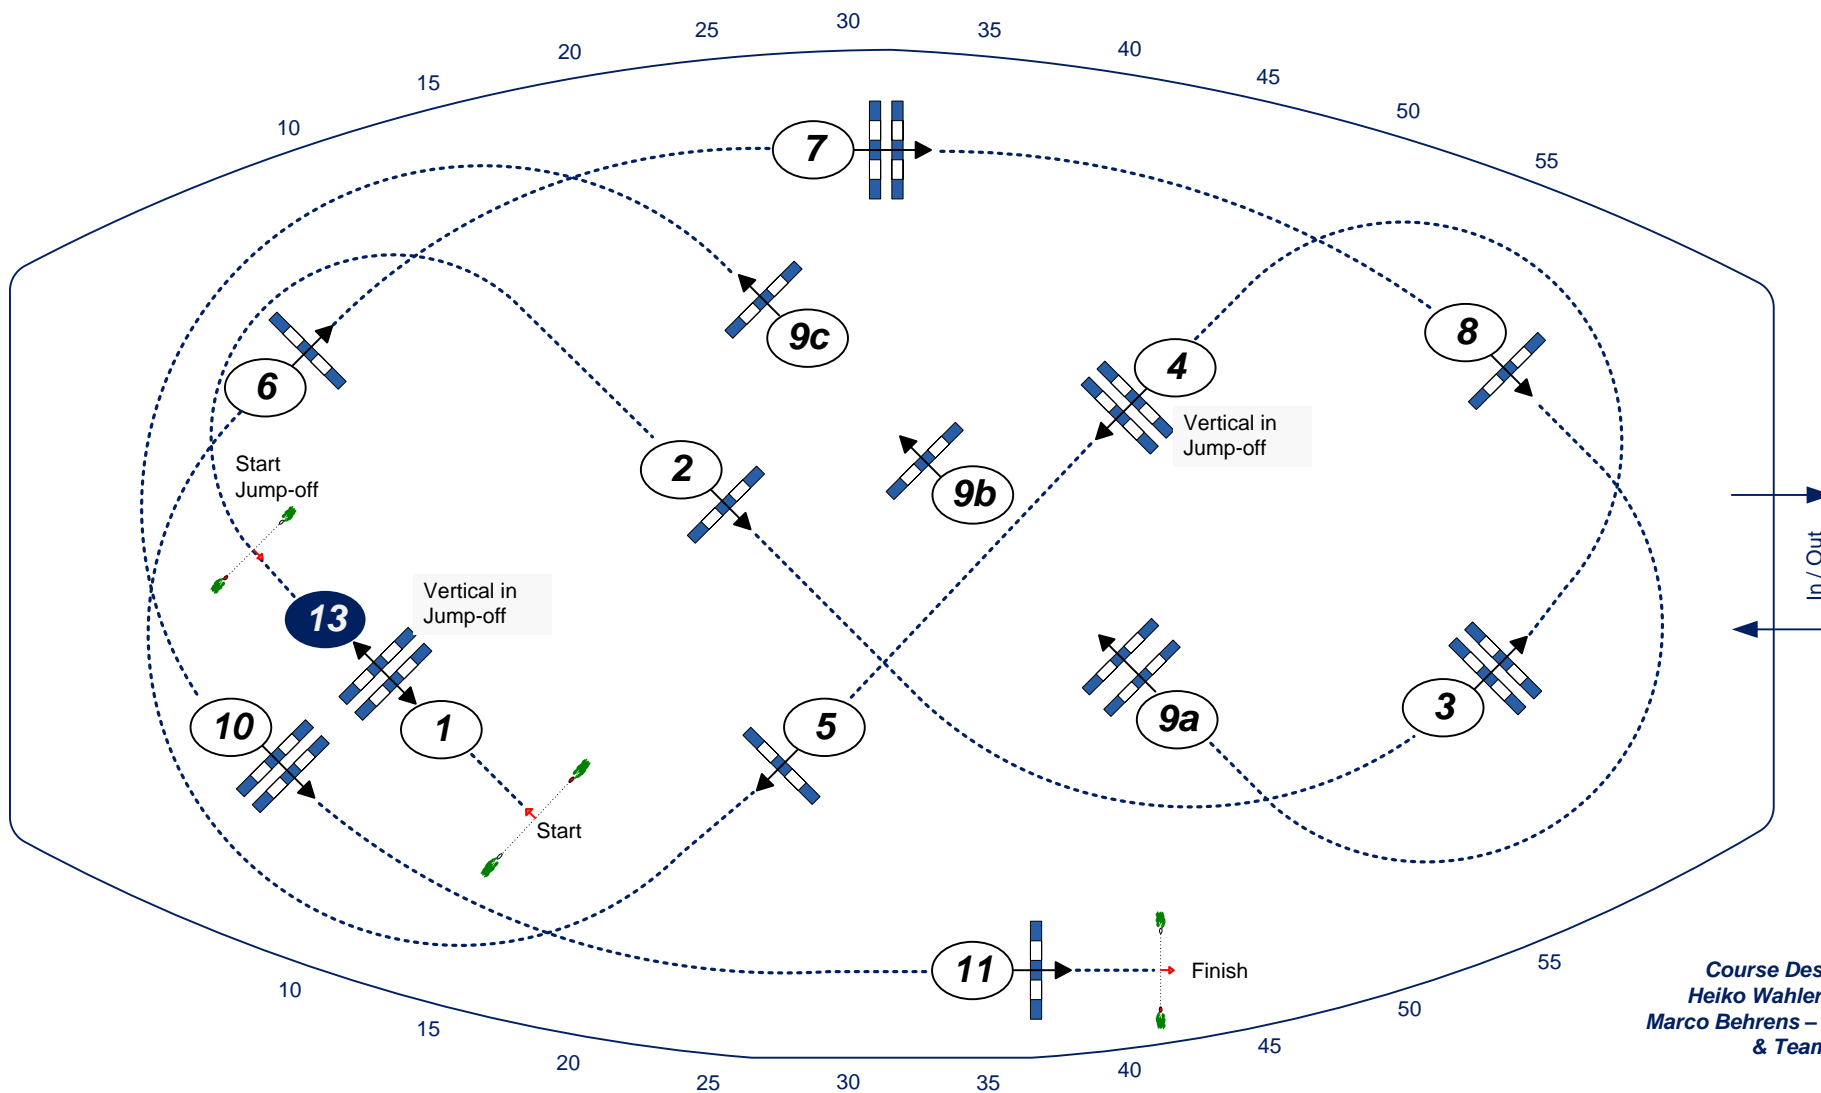

11

CSI4*/CSIYH1* Braunschweig – 15. Löwen – Classics 2016

Competition with jump-off Löwen Classics guests and friends - Final

Table: A
National RG:
FEI RG / Art. 238.2.2
Height: 1,40 m

Speed: 350 m/min
Length: 380 m
Time allowed: 66 sec
Time limit: 132 sec

Obstacles: 11
Efforts: 13

1st Jump-off: 13-3-4-7-9bc-10-11
Length: 280 m
Time allowed: 48 sec
Time limit: 96 sec

Course Designer
Heiko Wahlers - GER
Marco Behrens - GER (Ass.)
& Team