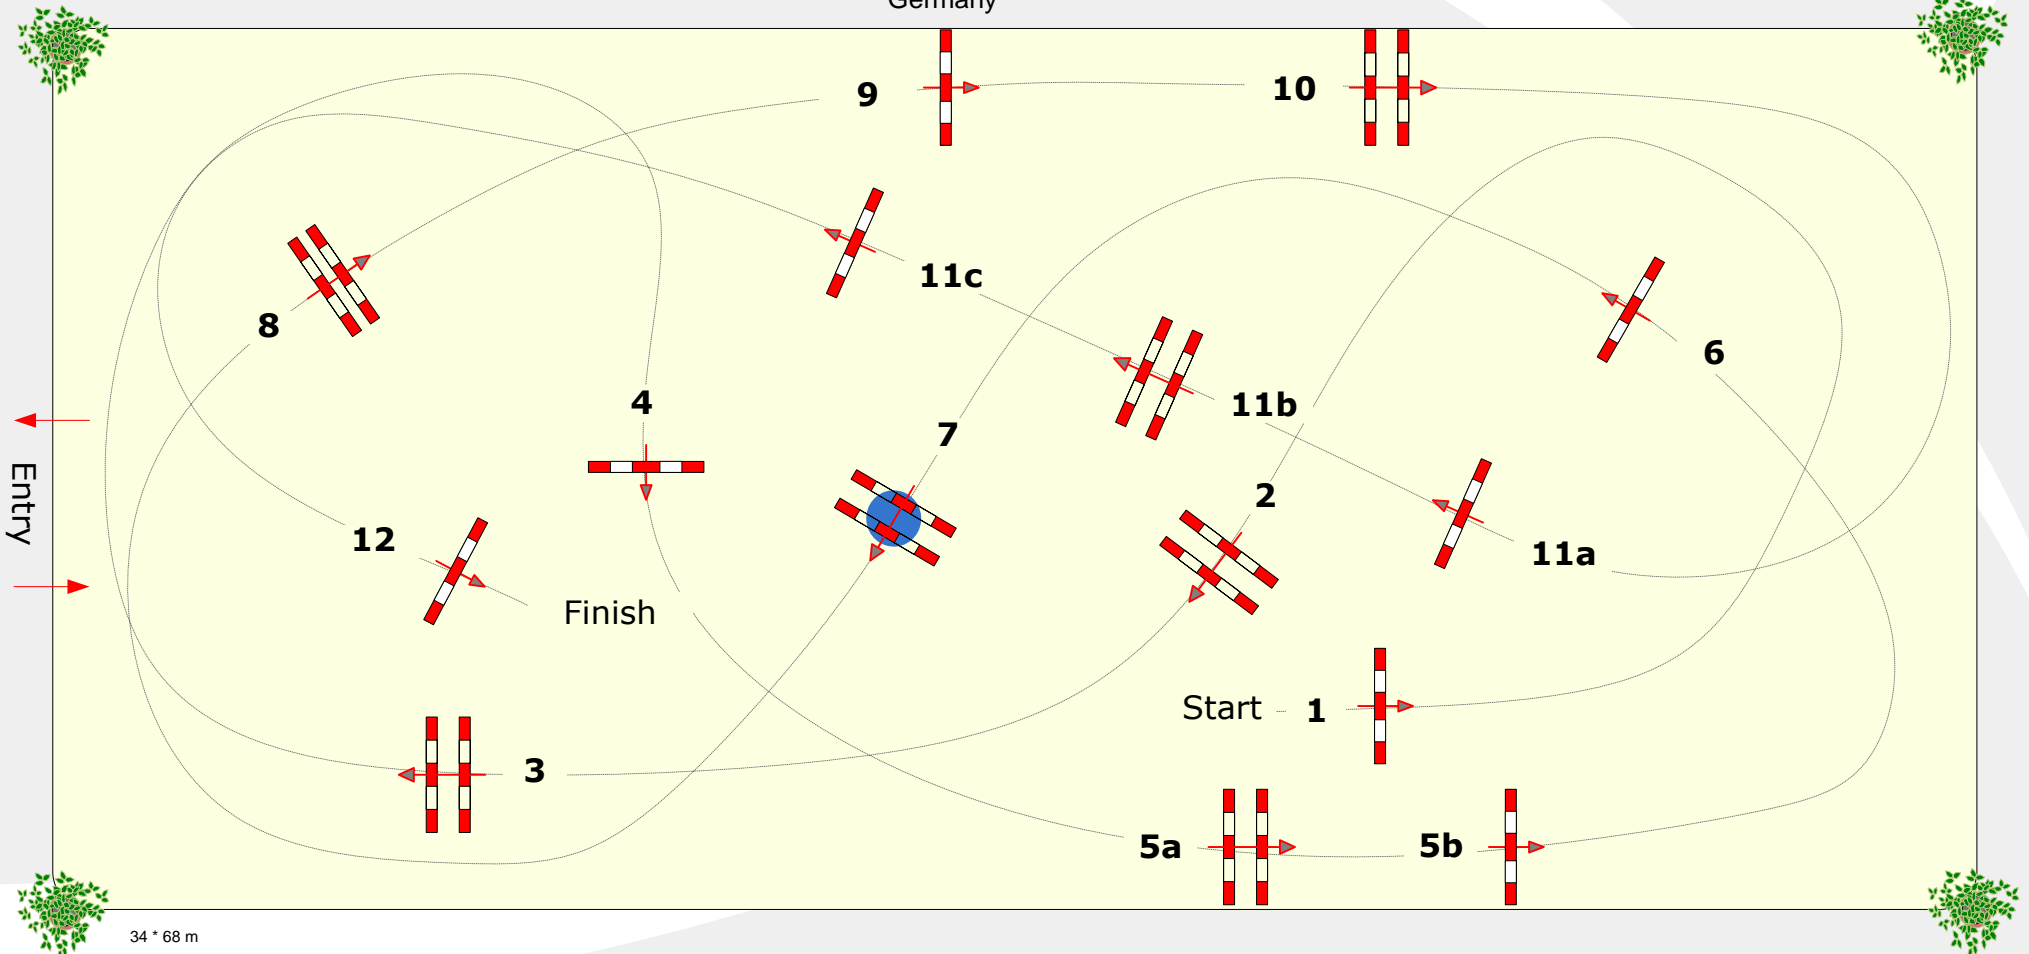

# baden classics 2016

Offenburg 11. - 14. Februar 2016

**Large Tour**

**Competition acc. to Penalties and Time**

**Thursday, 11.02.2016**

**Start: 18:00 Uhr**

Table: A  
National RG: LPO §  
FEI RG / Art. 238.2.1  
Height: 1,50 mtr.

Speed: 350 m/Min.  
Length: 420 m  
Time allowed: 72 sec  
Time limit: 144 sek.

Obstacles: 12  
Efforts: 15  
Penalty: sec

Jump-off:  
Length: 0 m  
Time allowed: 0 sec  
Time limit: 0 sec

Horsetruck  
Germany

Bunt

34 \* 68 m

Course Designer: Peter Schumacher (GER)

Judge

Entry