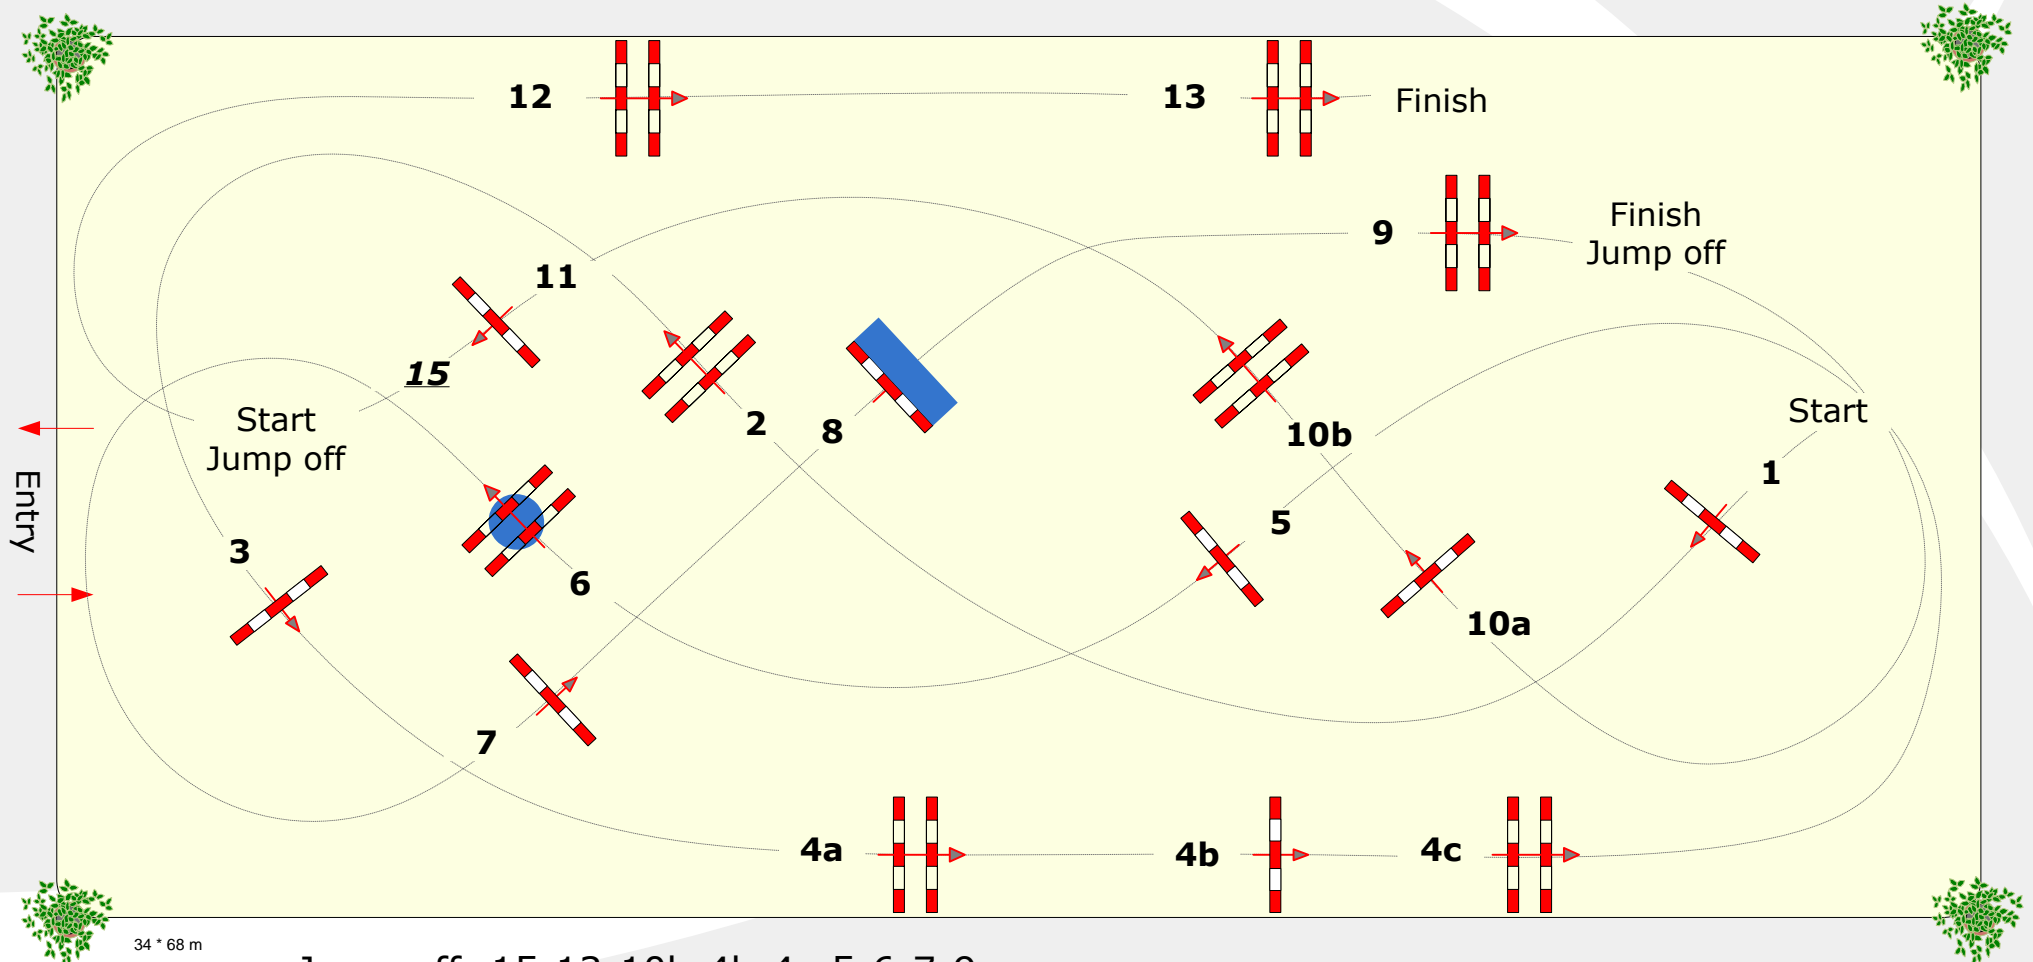

# baden classics 2016

Offenburg 11. - 14. Februar 2016

**Medium Tour - Final**

**Competition with Jump-Off**

**Saturday, 13.02.2016**

**Start: 17:00 Uhr**

Table: A  
National RG: LPO §  
FEI RG / Art. 238.2.2  
Height: 1,45 mtr.

Speed: 350 m/Min.  
Length: 420 m  
Time allowed: 72 sec  
Time limit: 144 sek.

Obstacles: 13  
Efforts: 16  
Penalty: sec

Jump-off: **15-13-10b-4b-4c-5-6-7-9**  
Length: 270 m  
Time allowed: 47 sec  
Time limit: 94 sec

Jump off: 15-13-10b-4b-4c-5-6-7-9

Course Designer: Peter Schumacher (GER)