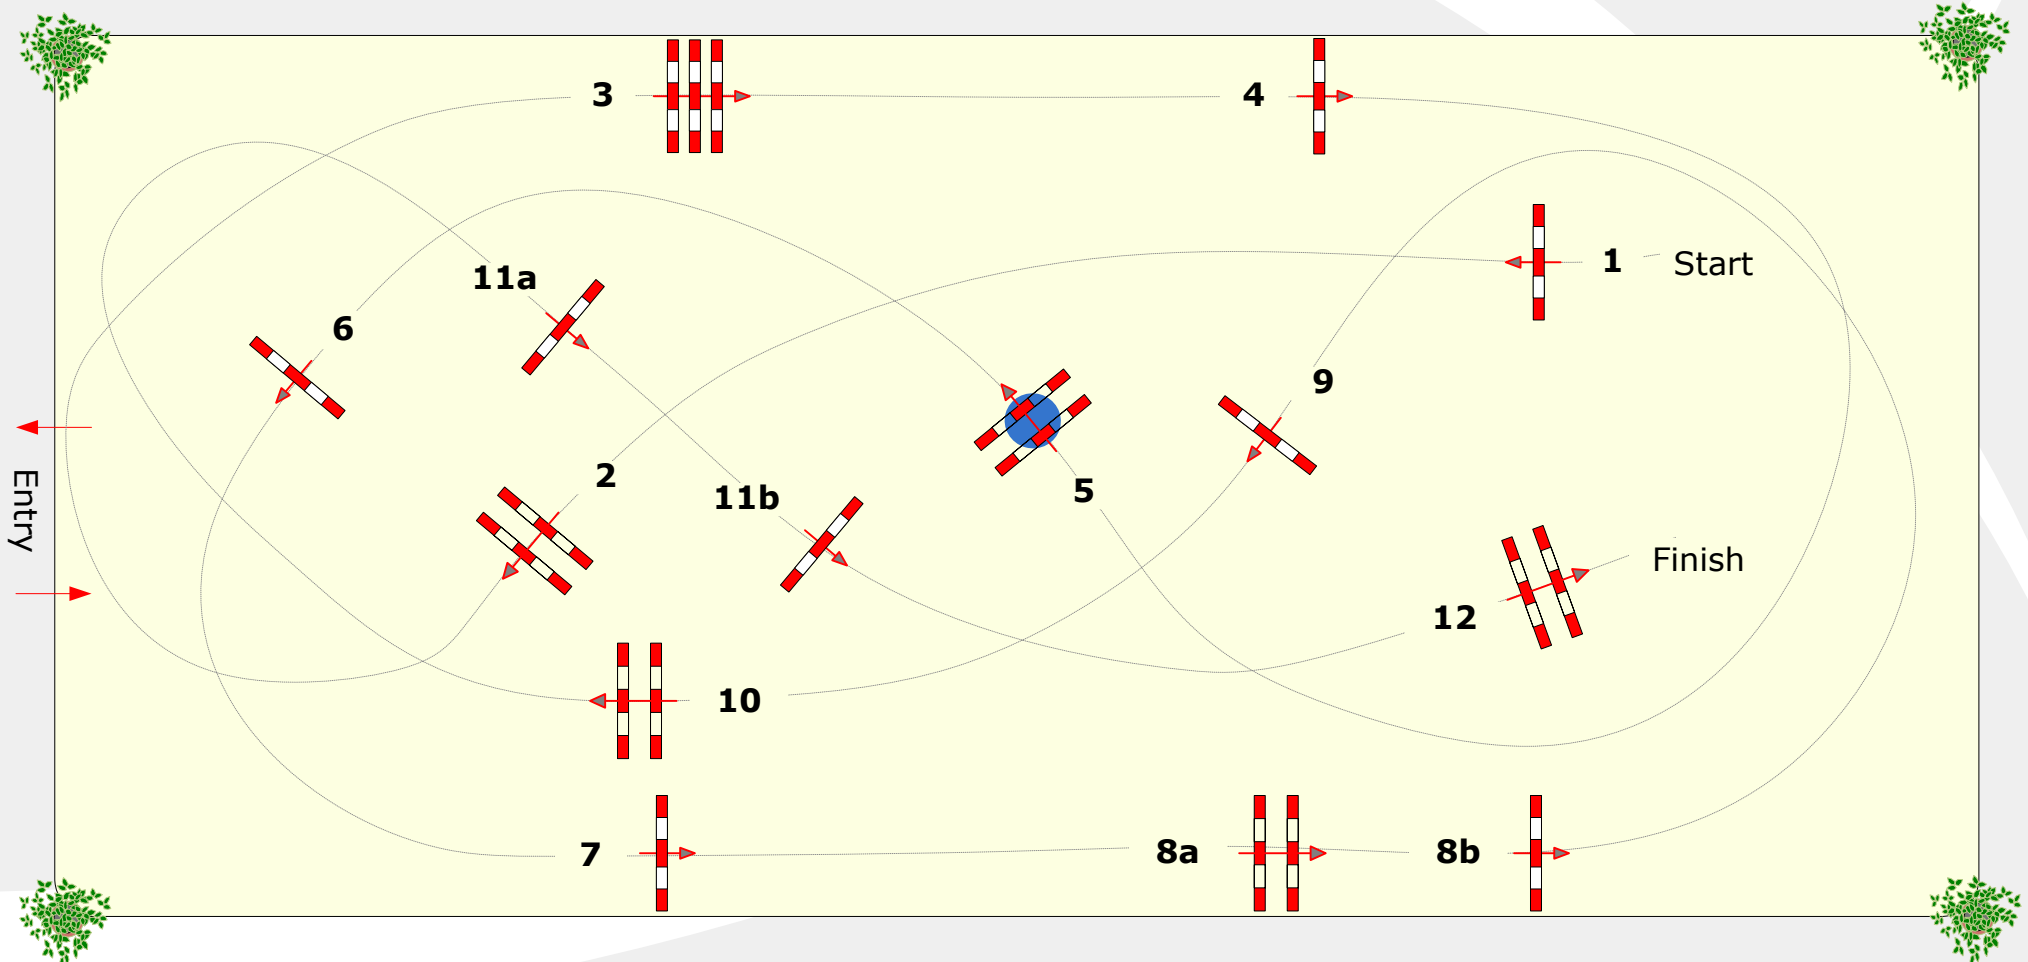

# baden classics 2016

Offenburg 11. - 14. Februar 2016

Medium Tour

Competition acc. to Penalties and Time

Thursday, 11.02.2016

Start: 15:15 Uhr

Table: A  
National RG: LPO §  
FEI RG / Art. 238.2.1  
Height: 1,40 mtr.

Speed: 350 m/Min.  
Length: 400 m  
Time allowed: 69 sec  
Time limit: 138 sek.

Obstacles: 12  
Efforts: 14  
Penalty: sec

Jump-off:  
Length: 0 m  
Time allowed: 0 sec  
Time limit: 0 sec

Course Designer: Peter Schumacher (GER)