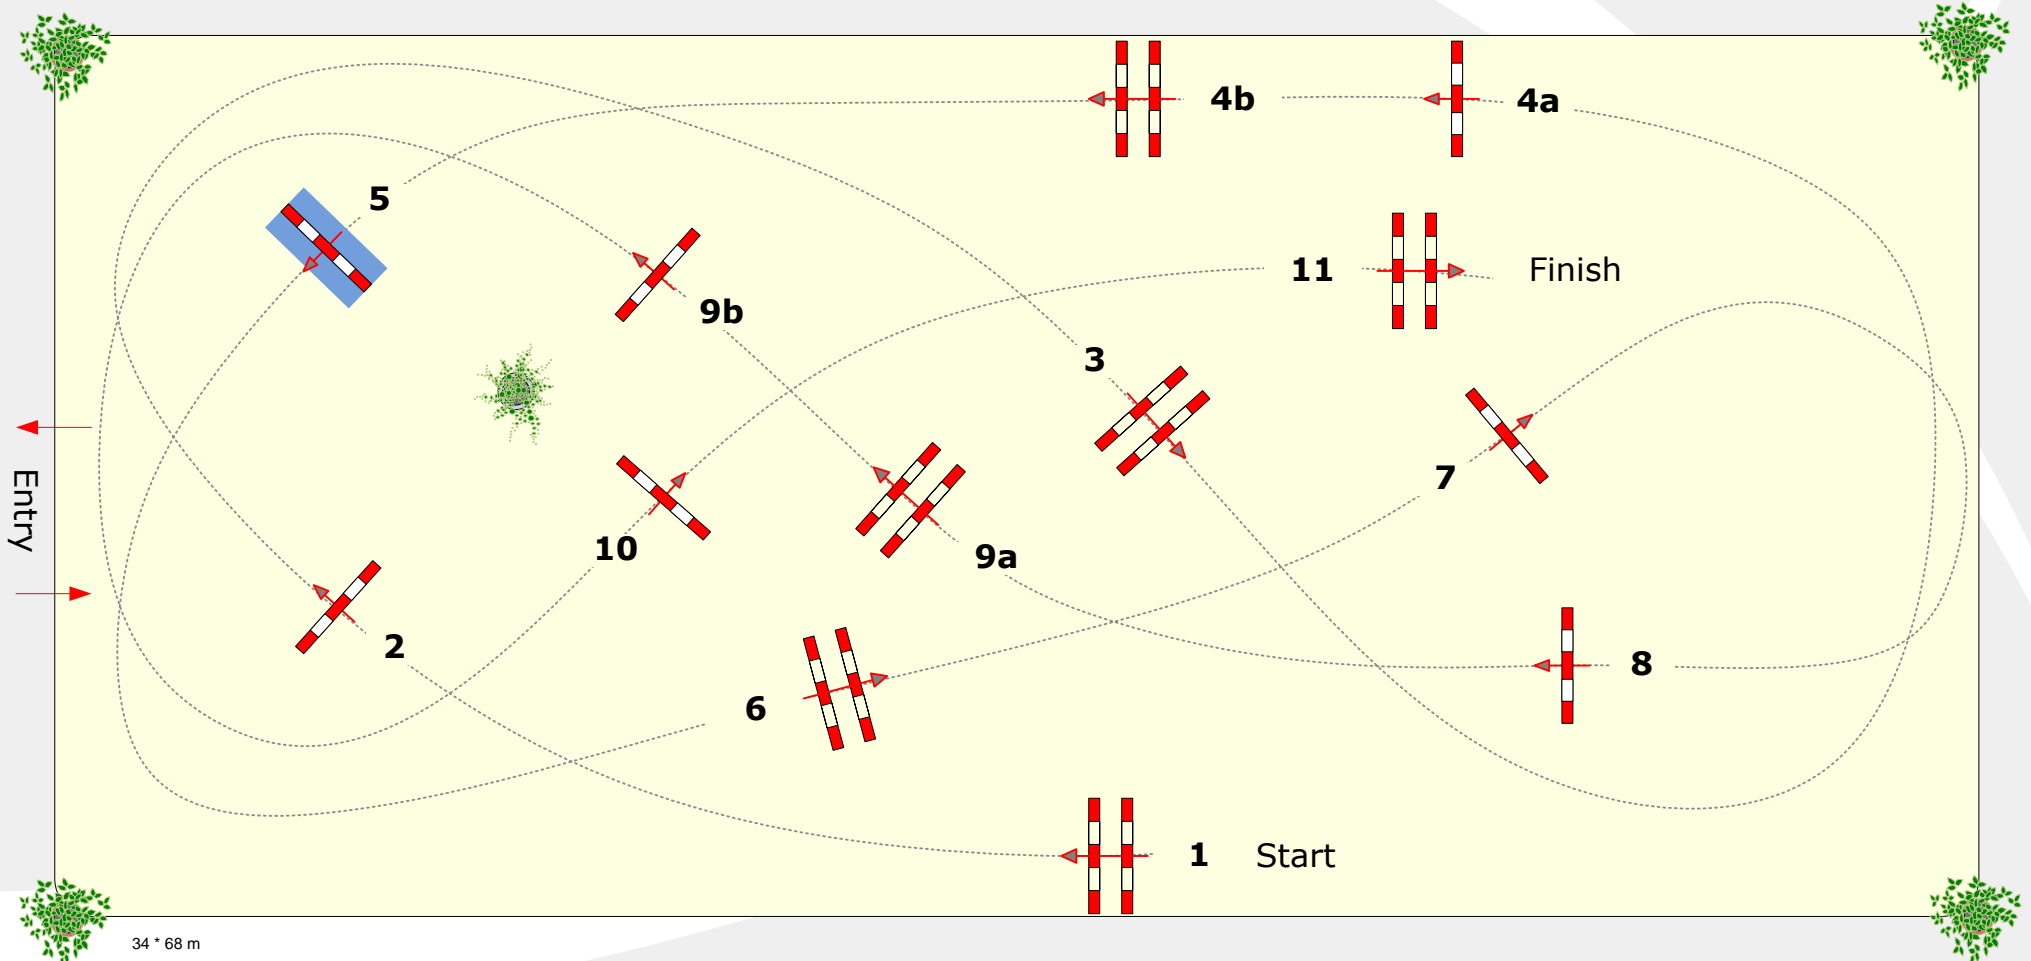

# baden classics 2016

Offenburg 11. - 14. Februar 2016

Youngster Tour

Competition acc. to Penalties and Time

Thursday, 11.02.2016

Start: 12:00 Uhr

Table: A  
National RG: LPO §  
FEI RG / Art. 238.2.1  
Height: 1,35 mtr.

Speed: 350 m/Min.  
Length: 400 m  
Time allowed: 69 sec  
Time limit: 138 sek.

Obstacles: 11  
Efforts: 13  
Penalty: sec

Jump-off:  
Length: 0 m  
Time allowed: 0 sec  
Time limit: 0 sec

34 \* 68 m

Course Designer: Peter Schumacher (GER)