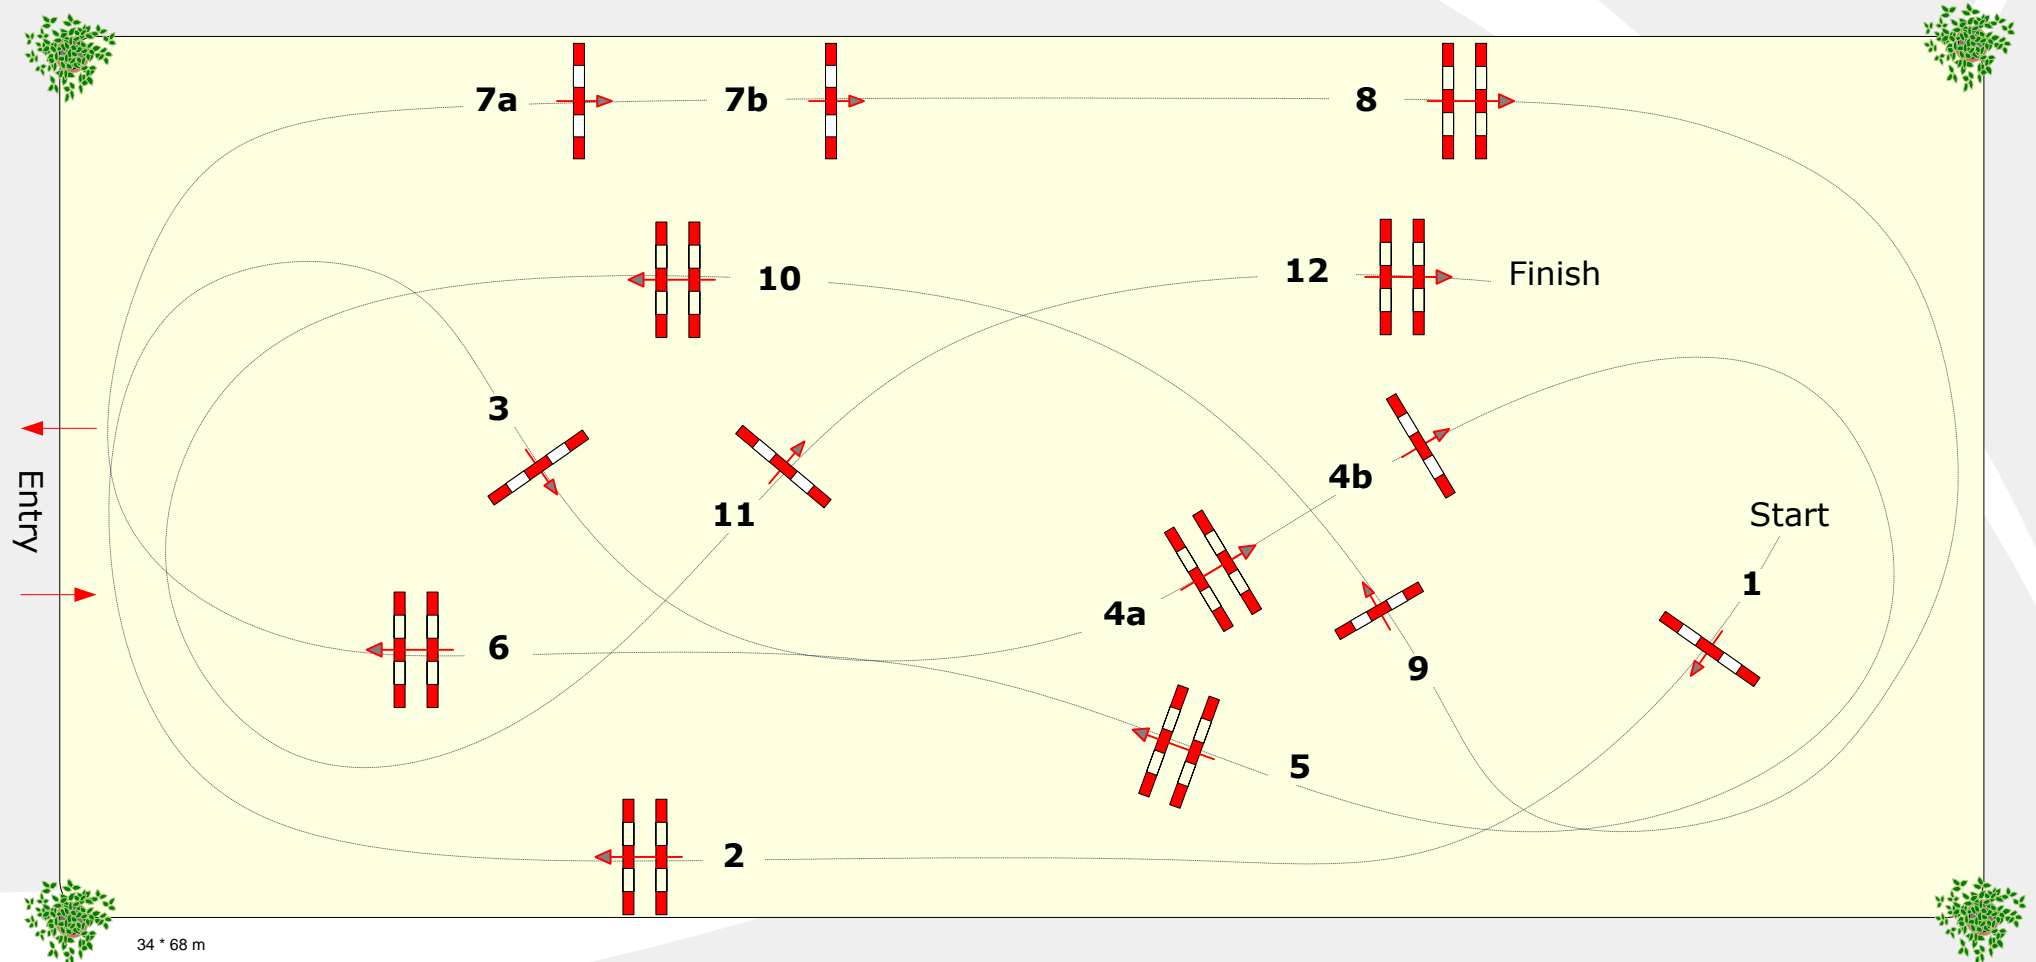

9

baden classics 2016

Offenburg 11. - 14. Februar 2016

Youngster Tour

Competition acc. to Penalties and Time

Friday, 12.02.2016

Start: 9:00 Uhr

Table: A
National RG: LPO §
FEI RG / Art. 238.2.1
Height: 1,35 mtr.

Speed: 350 m/Min.
Length: 410 m
Time allowed: 71 sec
Time limit: 142 sek.

Obstacles: 12
Efforts: 14
Penalty: sec

Jump-off:
Length: 0 m
Time allowed: 0 sec
Time limit: 0 sec

34 * 68 m

Course Designer: Peter Schumacher (GER)