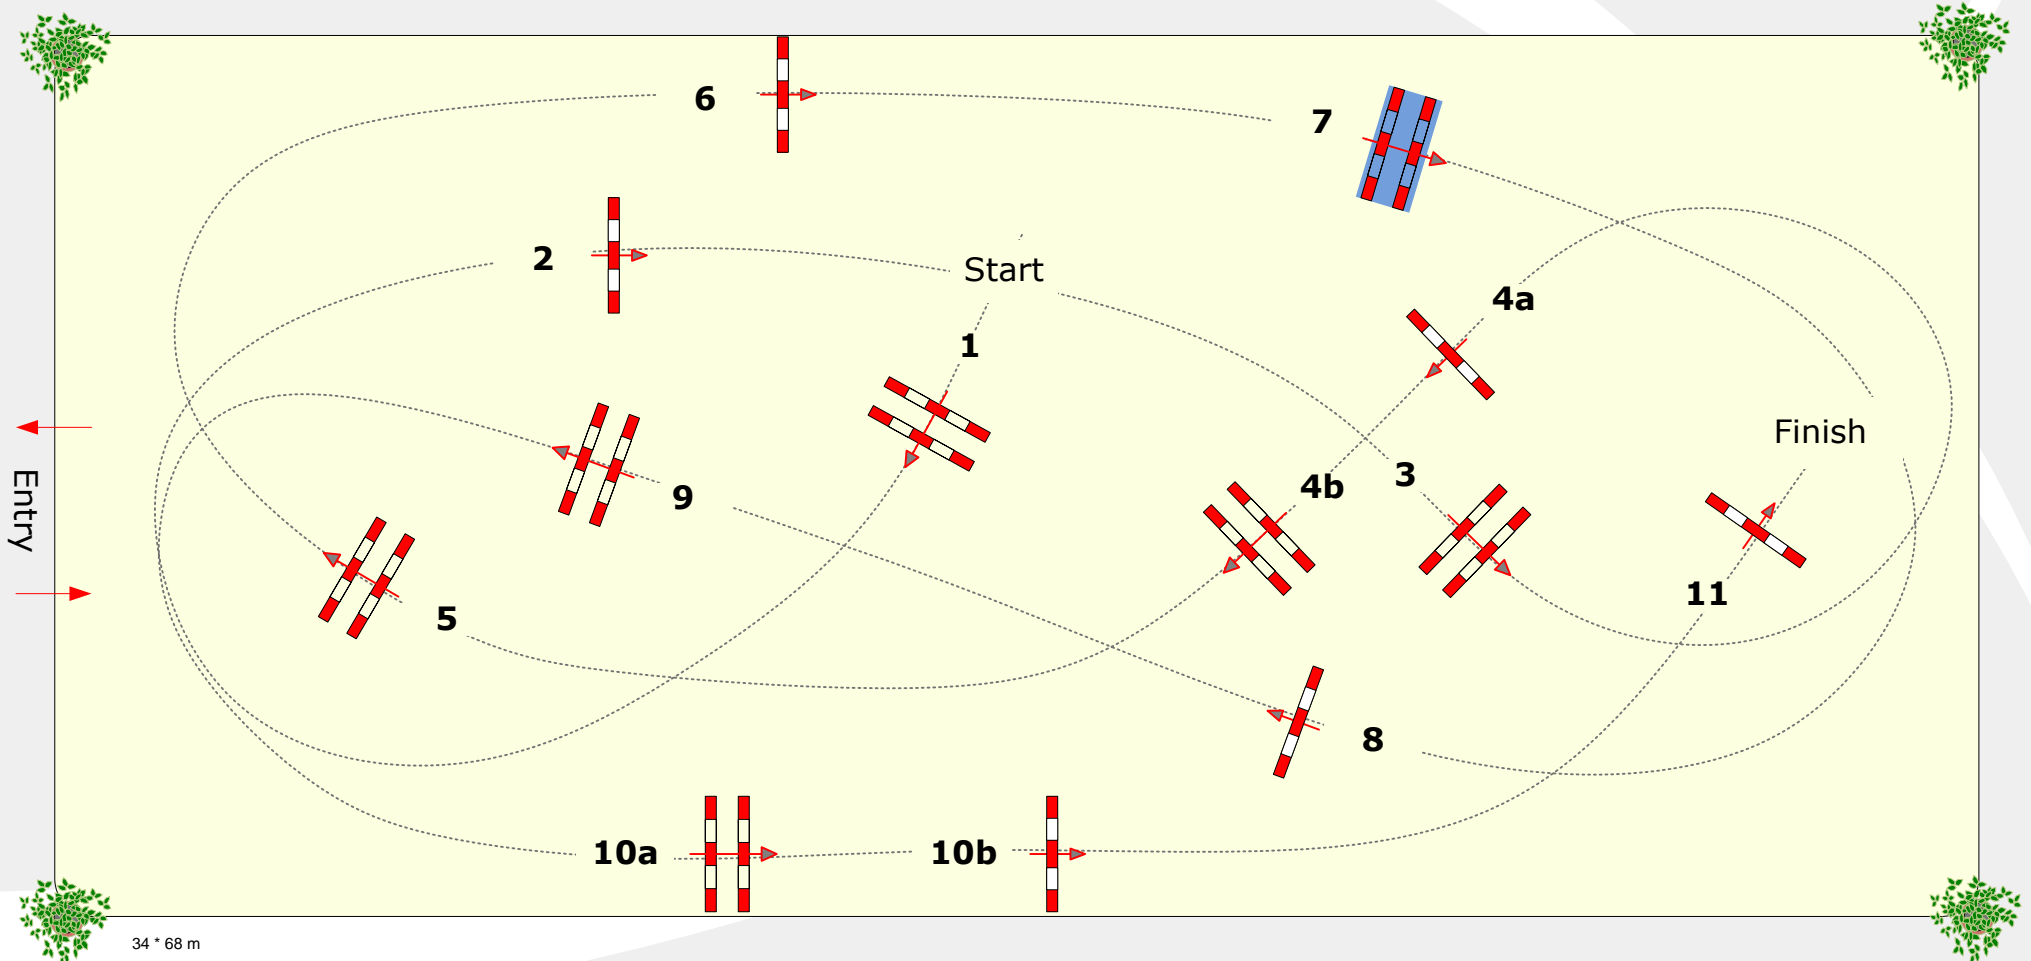

International

Competition acc. to Penalties and Time

Saturday, 13.02.2016

Start: 11:30 Uhr

Table: A
National RG: LPO §
FEI RG / Art. 238.2.1
Height: 1,30 mtr.

Speed: 350 m/Min.
Length: 400 m
Time allowed: 69 sec
Time limit: 138 sek.

Obstacles: 11
Efforts: 13
Penalty: sec

Jump-off:
Length: 0 m
Time allowed: 0 sec
Time limit: 0 sec

34 * 68 m