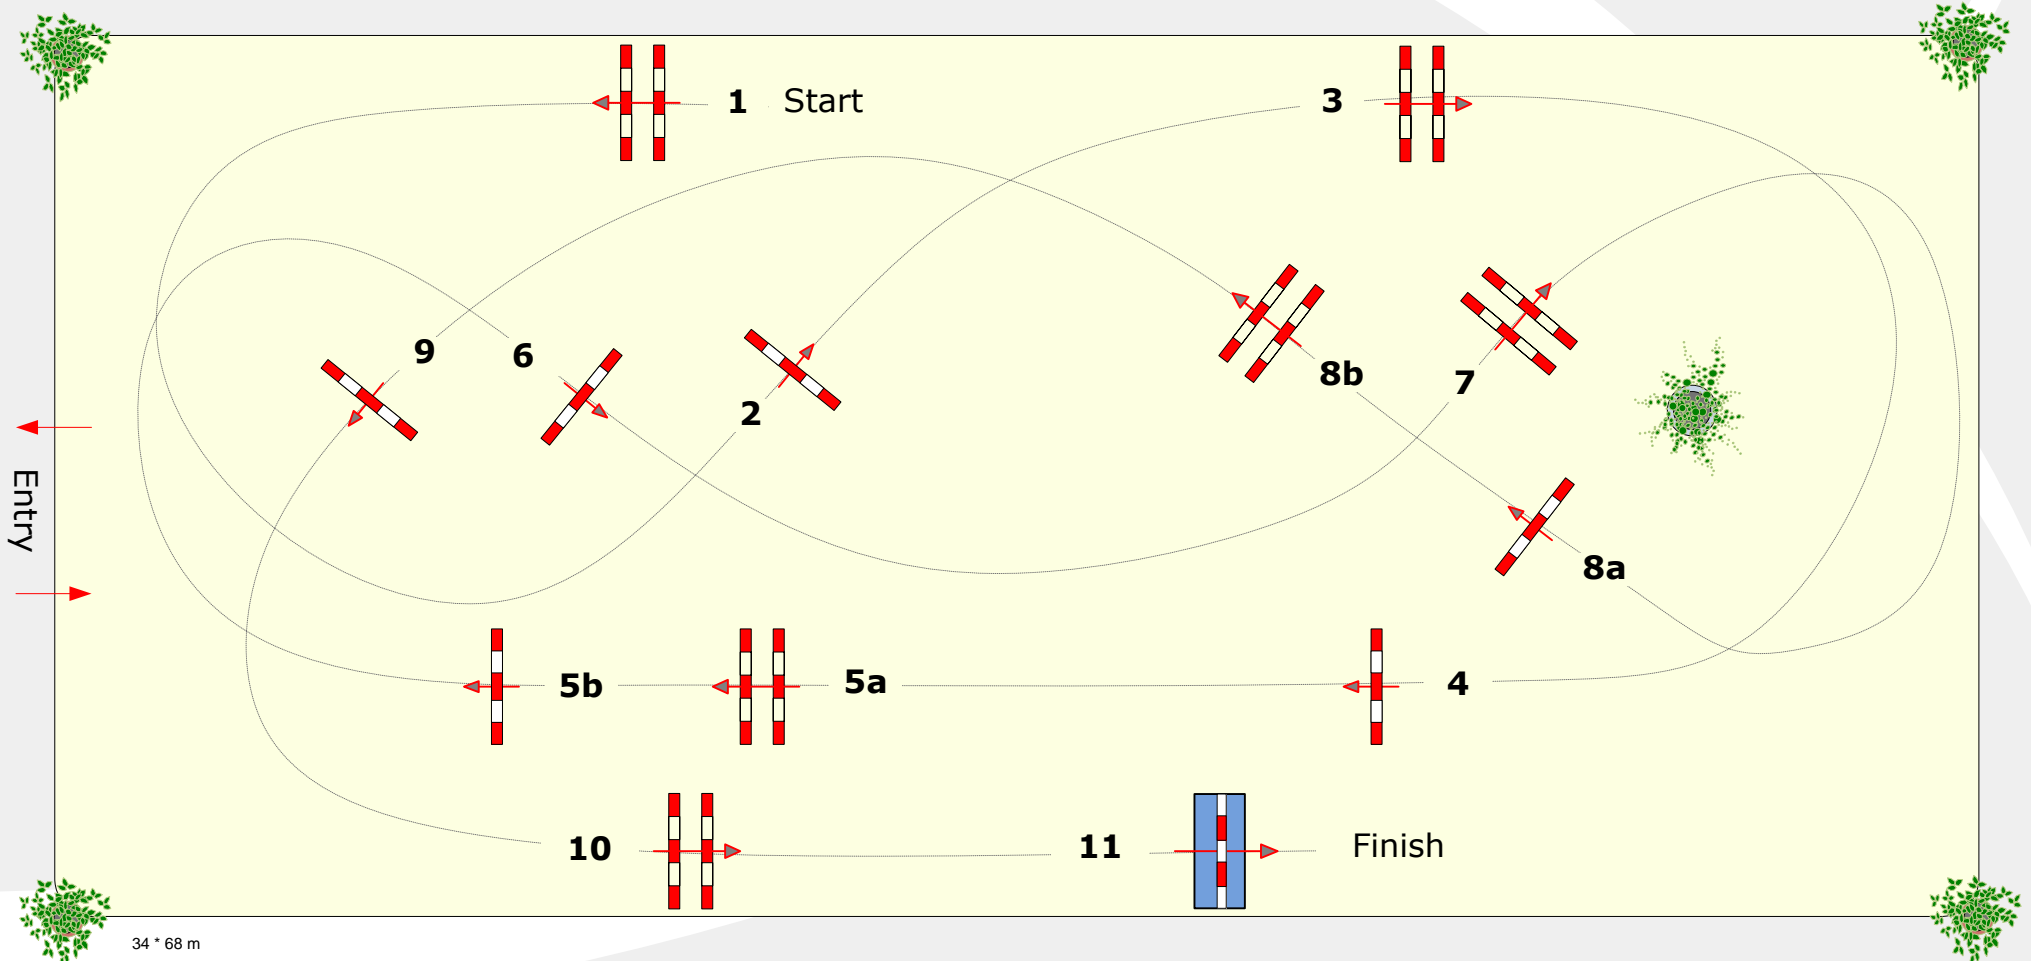

15

baden classics 2016

Offenburg 11. - 14. Februar 2016

International

Competition acc. to Penalties and Time

Friday, 12.02.2016

Start: 17:00 Uhr

Table: A
National RG: LPO §
FEI RG / Art. 238.2.1
Height: 1,35 mtr.

Speed: 350 m/Min.
Length: 380 m
Time allowed: 66 sec
Time limit: 132 sek.

Obstacles: 11
Efforts: 13
Penalty: sec

Jump-off:
Length: 0 m
Time allowed: 0 sec
Time limit: 0 sec

34 * 68 m

Course Designer: Peter Schumacher (GER)