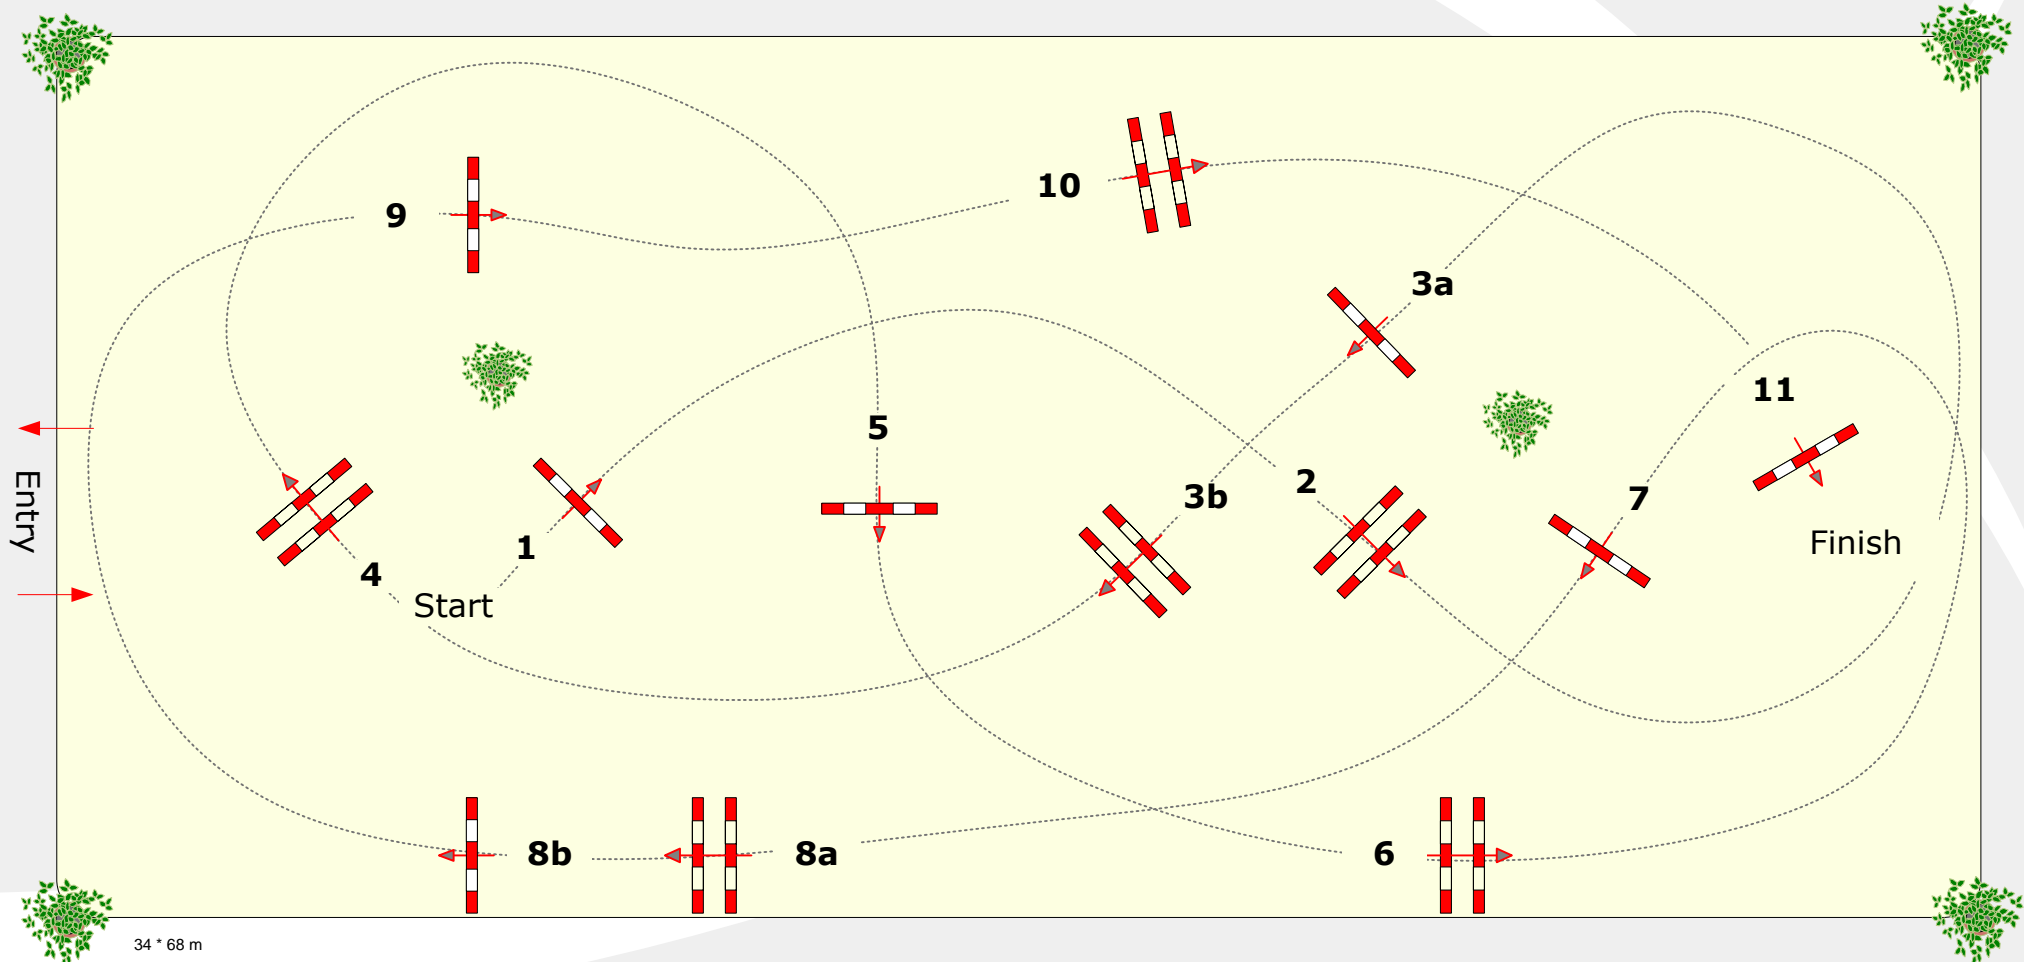

International

Competition acc. to Penalties and Time

Sunday, 14.02.2016

Start: 9:00 Uhr

Table: A
National RG: LPO §
FEI RG / Art. 238.2.1
Height: 1,35 mtr.

Speed: 350 m/Min.
Length: 380 m
Time allowed: 66 sec
Time limit: 132 sek.

Obstacles: 11
Efforts: 13
Penalty: sec

Jump-off:
Length: 0 m
Time allowed: 0 sec
Time limit: 0 sec

34 * 68 m