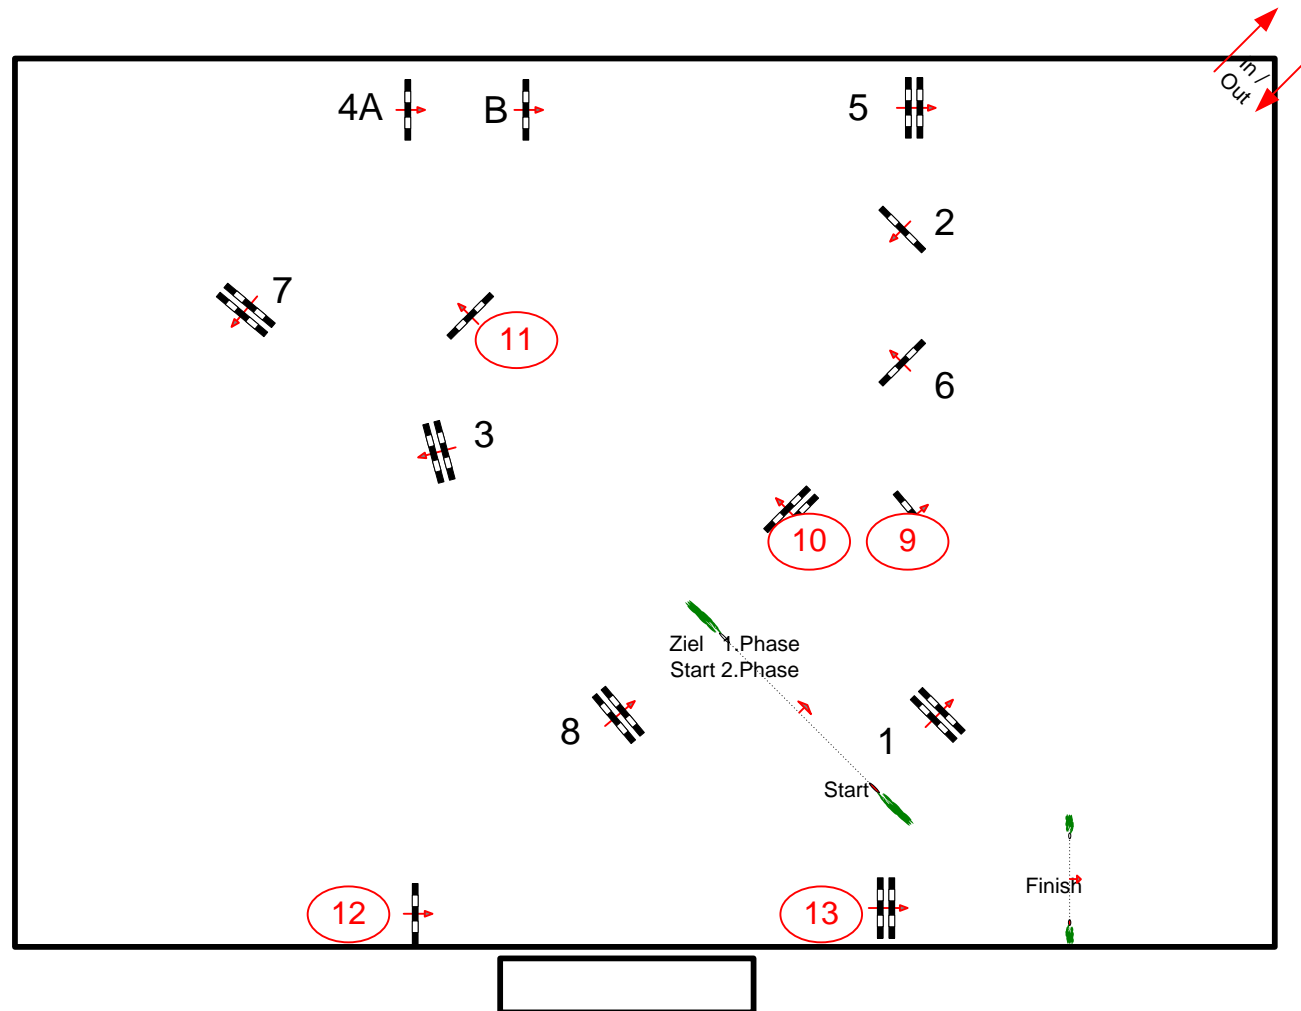

AREZZO EQUESTRIAN CENTER

TOSCANA TOUR 2016

FIRST WEEK

Class No.: 29 - 26

PONY - CHILD

TWO FASES

venerdi 18 marzo 2016

Start: 17:40

Table: A
National RG:
FEI RG / Art. 274.5.3
Height: 1.00 m

Speed: 350 m/min
Length: 350 m
Time allowed: 60 sec
Time limit: 120 sec

Obstacles: 8
Efforts: 9
Penalty sec:
Closed combination:

2nd Phase: 9-10-11-12-13
Length: 230 m
Time allowed: 40 sec
Time limit: 80 sec

2nd Jump-off:
Length: 0 m
Time allowed: 0 sec
Time limit: 0 sec

CAMPO VASARI