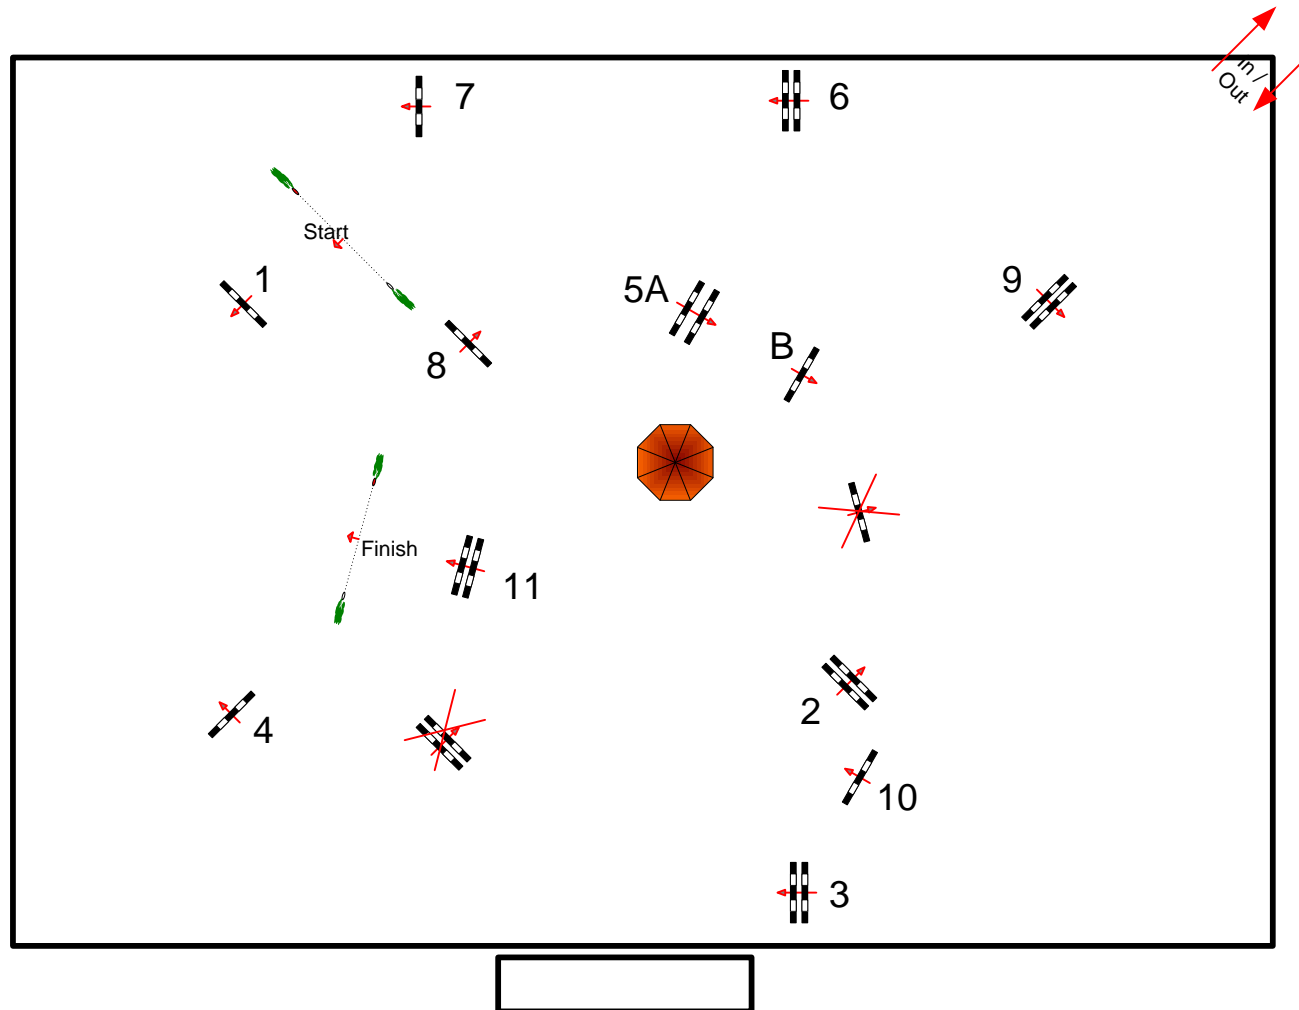

AREZZO EQUESTRIAN CENTER

FIRST WEEK

TOSCANA TOUR 2016

Class No.: 42 - 45 PONY - CHILDREN

AGAINST THE CLOCK

sabato 19 marzo 2016

Start: 0:00

Table: A
National RG:
FEI RG / Art. 238.2.1
Height: 1.00 m

Speed: 350 m/min
Length: 520 m
Time allowed: 90 sec
Time limit: 180 sec

Obstacles: 11 :
Efforts: 12
Penalty sec:
Closed combination:

Length: 0 m
Time allowed: 0 sec
Time limit: 0 sec

2nd Jump-off:
Length: 0 m
Time allowed: 0 sec
Time limit: 0 sec

CAMPO VASARI