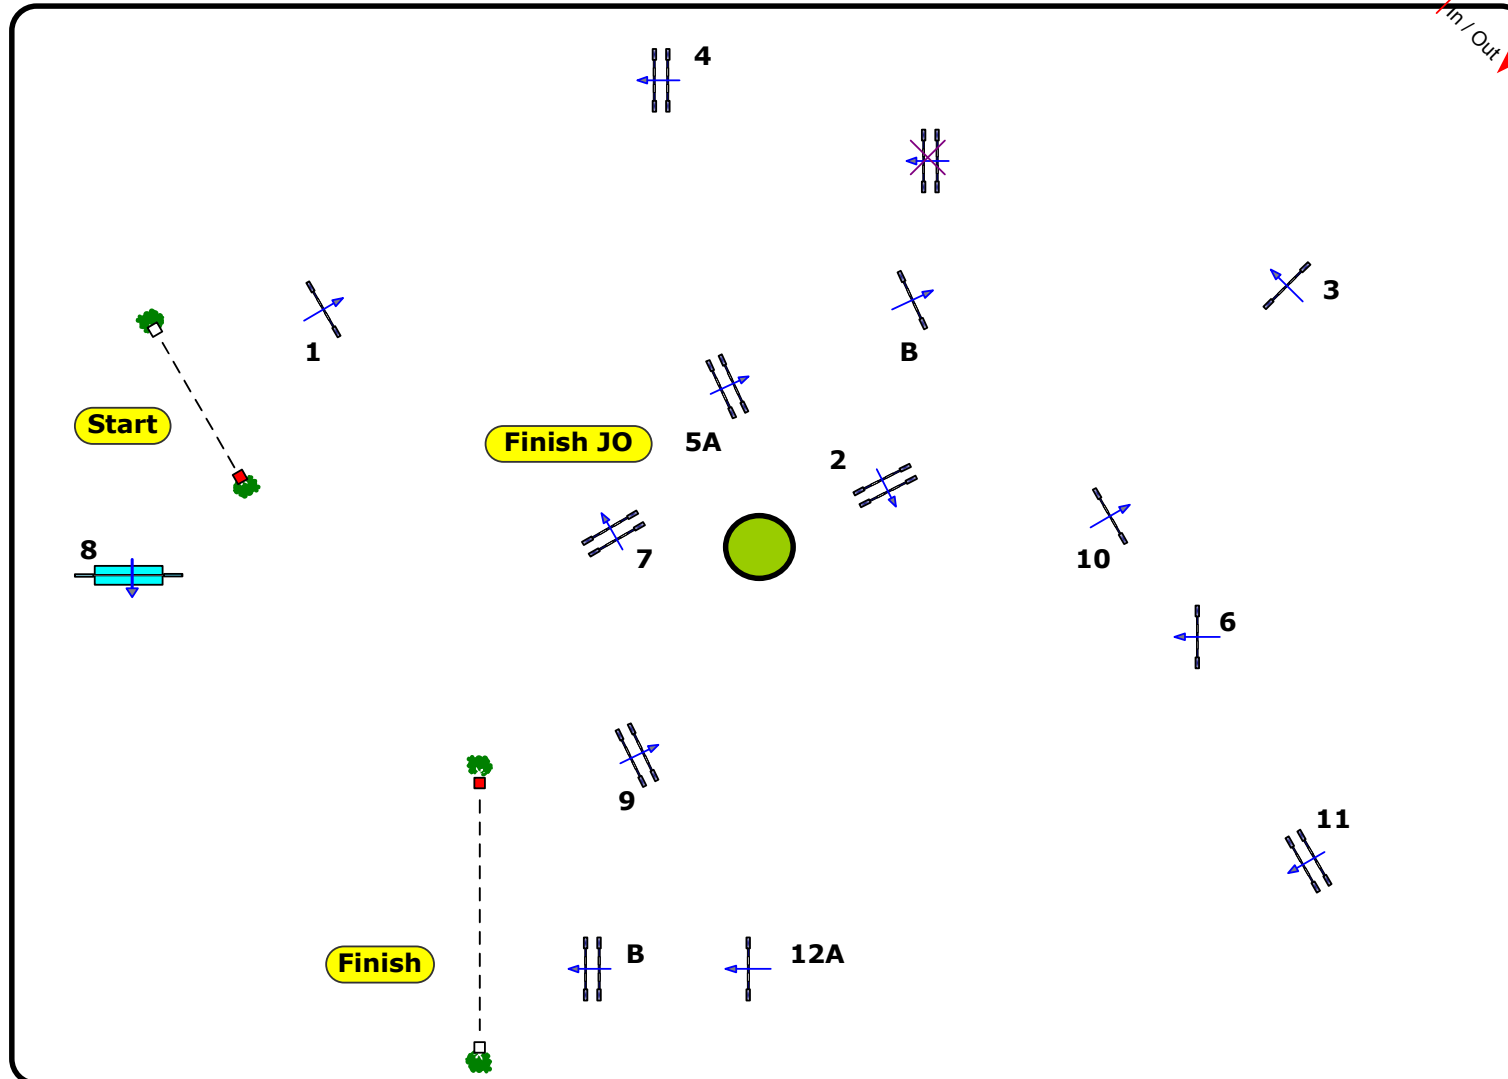

Campo Vasari

Toscana Tour 2016
Week II

Saturday

Class Nr.: 97

Silver/Gold

Imm. JO

Table: A
National RG:
FEI RG / Art. 238.2.2/
245.3
Height: 130 m

Speed: 350 m/min
Length: 480 m
Time allowed: 83 sec
Time limit: 166 sec

Obstacles: 12
Efforts: 14
Penalty sec
Closed combination:

Imm.JO: 1-2-3-4-5A+B-6-7

1st Jump-off:
Length: 280 m
Time allowed: 48 sec
Time limit: 96 sec

-
- **Volker Schmidt GER**
- **Francois Denis FRA**

guenterschmidt1@gmx.de

84x60

JURY