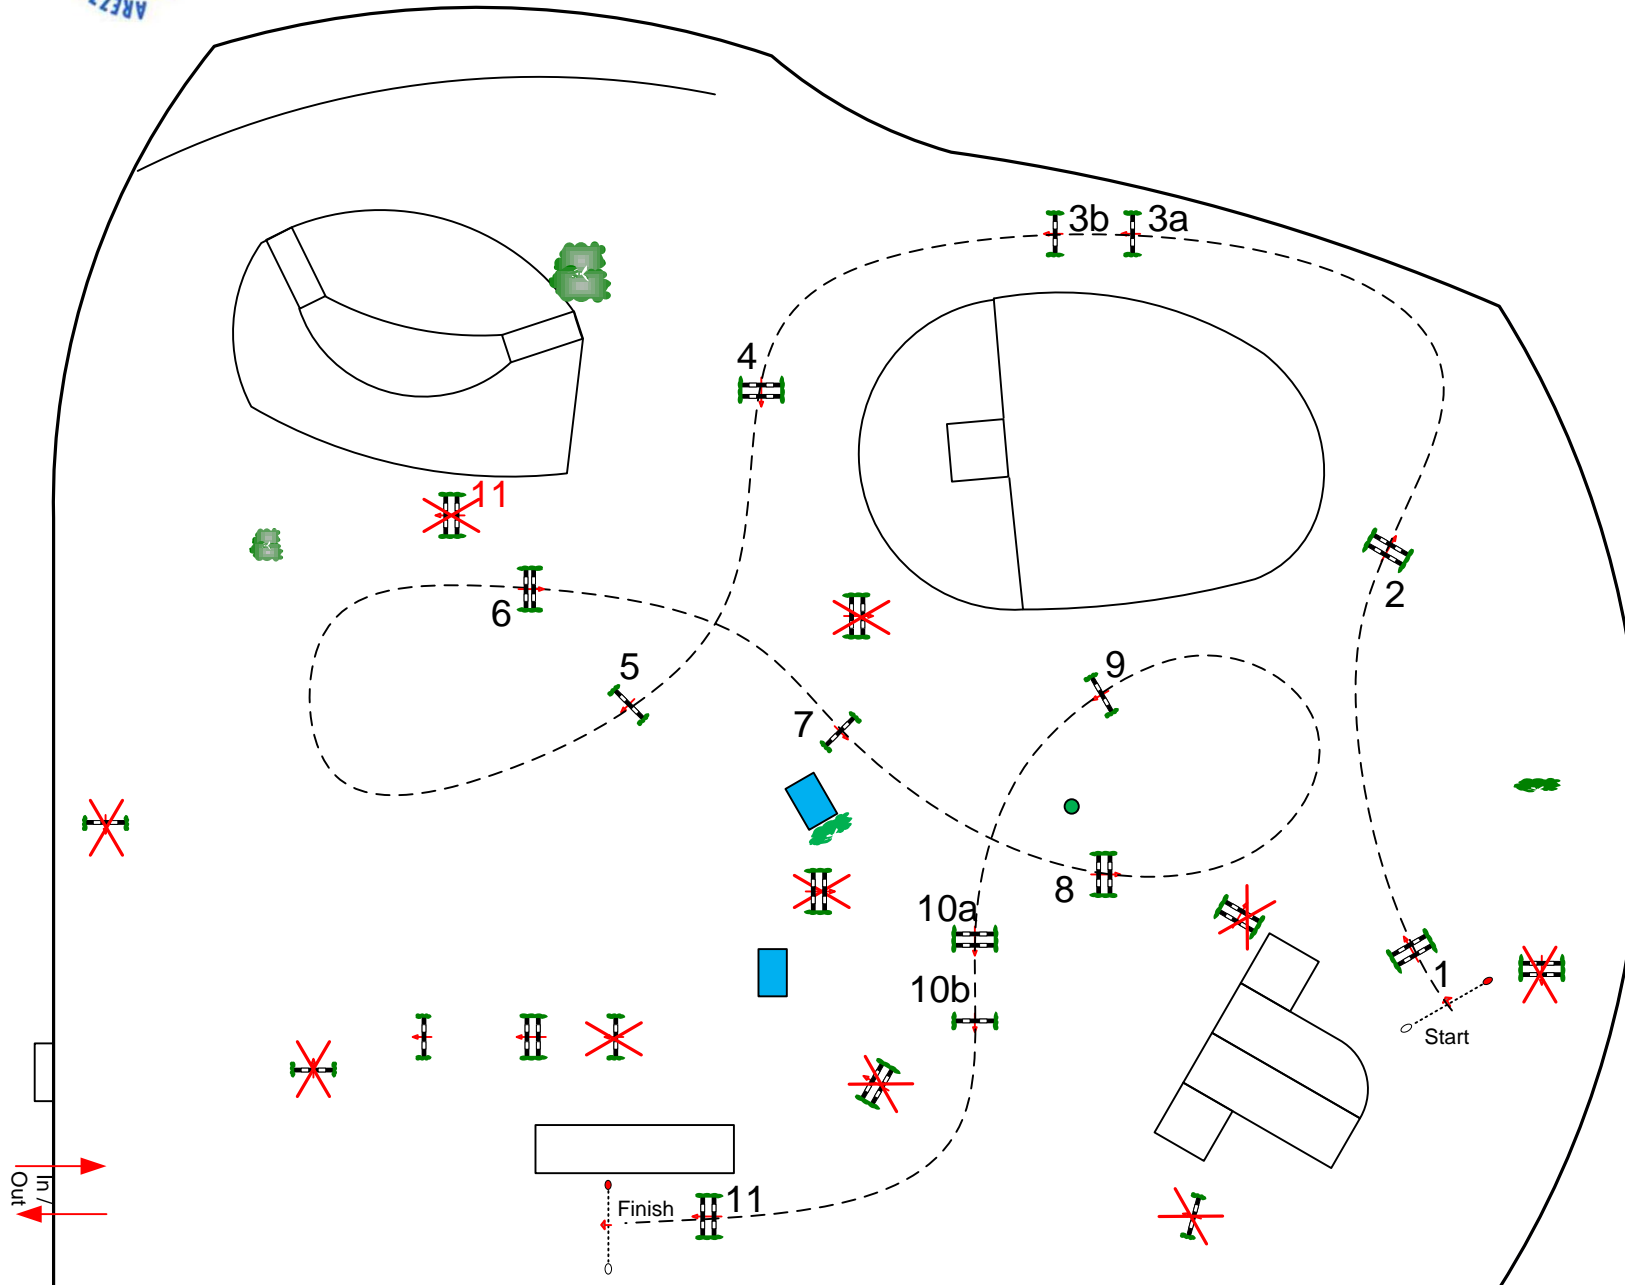

CSI 3* AREZZO - 3rd Week

Class No.: 165 GOLD TOUR Competition against the clock Saturday 02 April 2016 Start: 14.00

Table: A
National RG:
FEI RG / Art. 238.2.1
Height: 1,40 m

Speed: 350 m/min
Length: 440 m
Time allowed: 76 sec
Time limit: 152 sec

Obstacles: 11
Efforts: 13
Penalty sec
Closed combination:

:
Length: 0 m
Time allowed: 0 sec
Time limit: 0 sec

2nd Jump-off:
Length: 0 m
Time allowed: 0 sec
Time limit: 0 sec

Course Designers
Uliano Vezzani (Ita)
u.vezzani@libero.it
Elio Travagliati (Ita)
Unni Gustafsson (Sve)