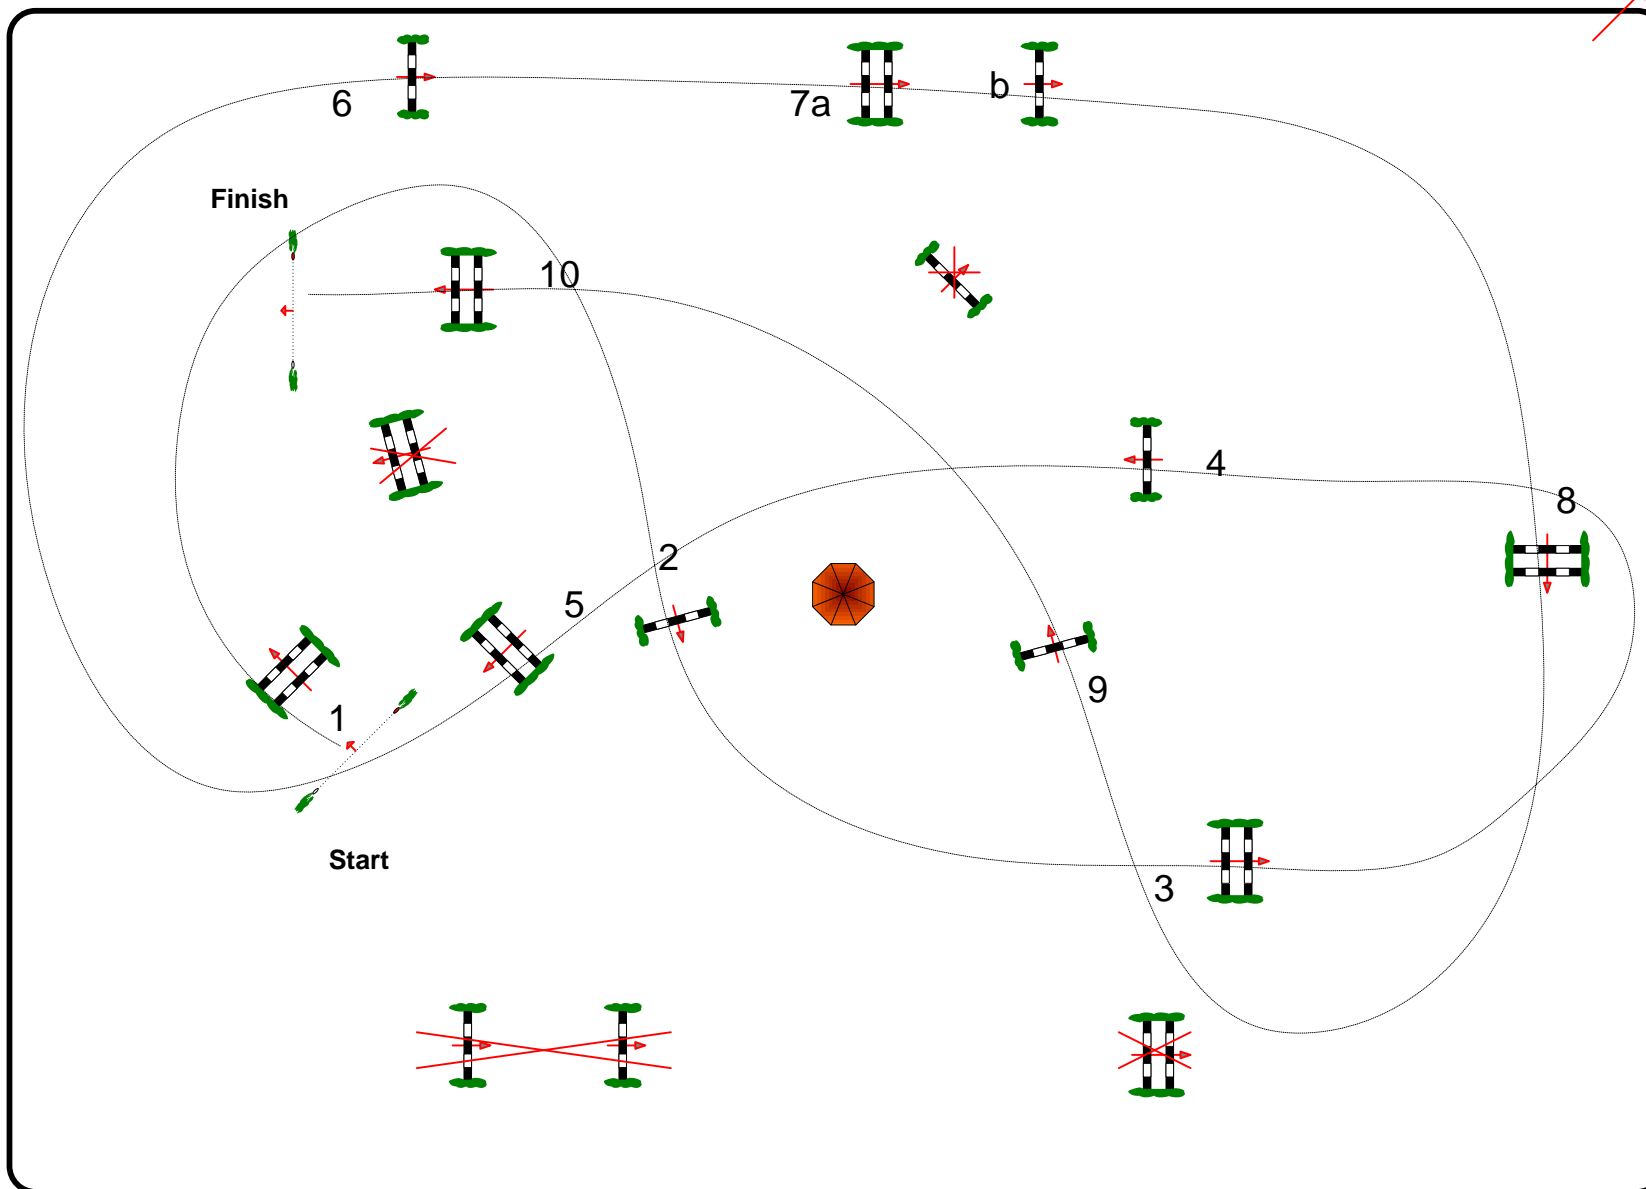

TOSCANA TOUR 2016

ARENA VASARI

AREZZO EQUESTRIAN CENTRE

Class No.: 167

PONY

Competition against the clock

2/4/2016

Start: 14:00

Table: A
National RG:
FEI RG / Art. 238.2.1
Height: 1,00 m

Speed: 350 m/min

Length: 450 m
Time allowed: 78 sec
Time limit: 156 sec

Obstacles: 10
Efforts: 11
Penalty sec

Length: 0 m
Time allowed: 0 sec
Time limit: 0 sec