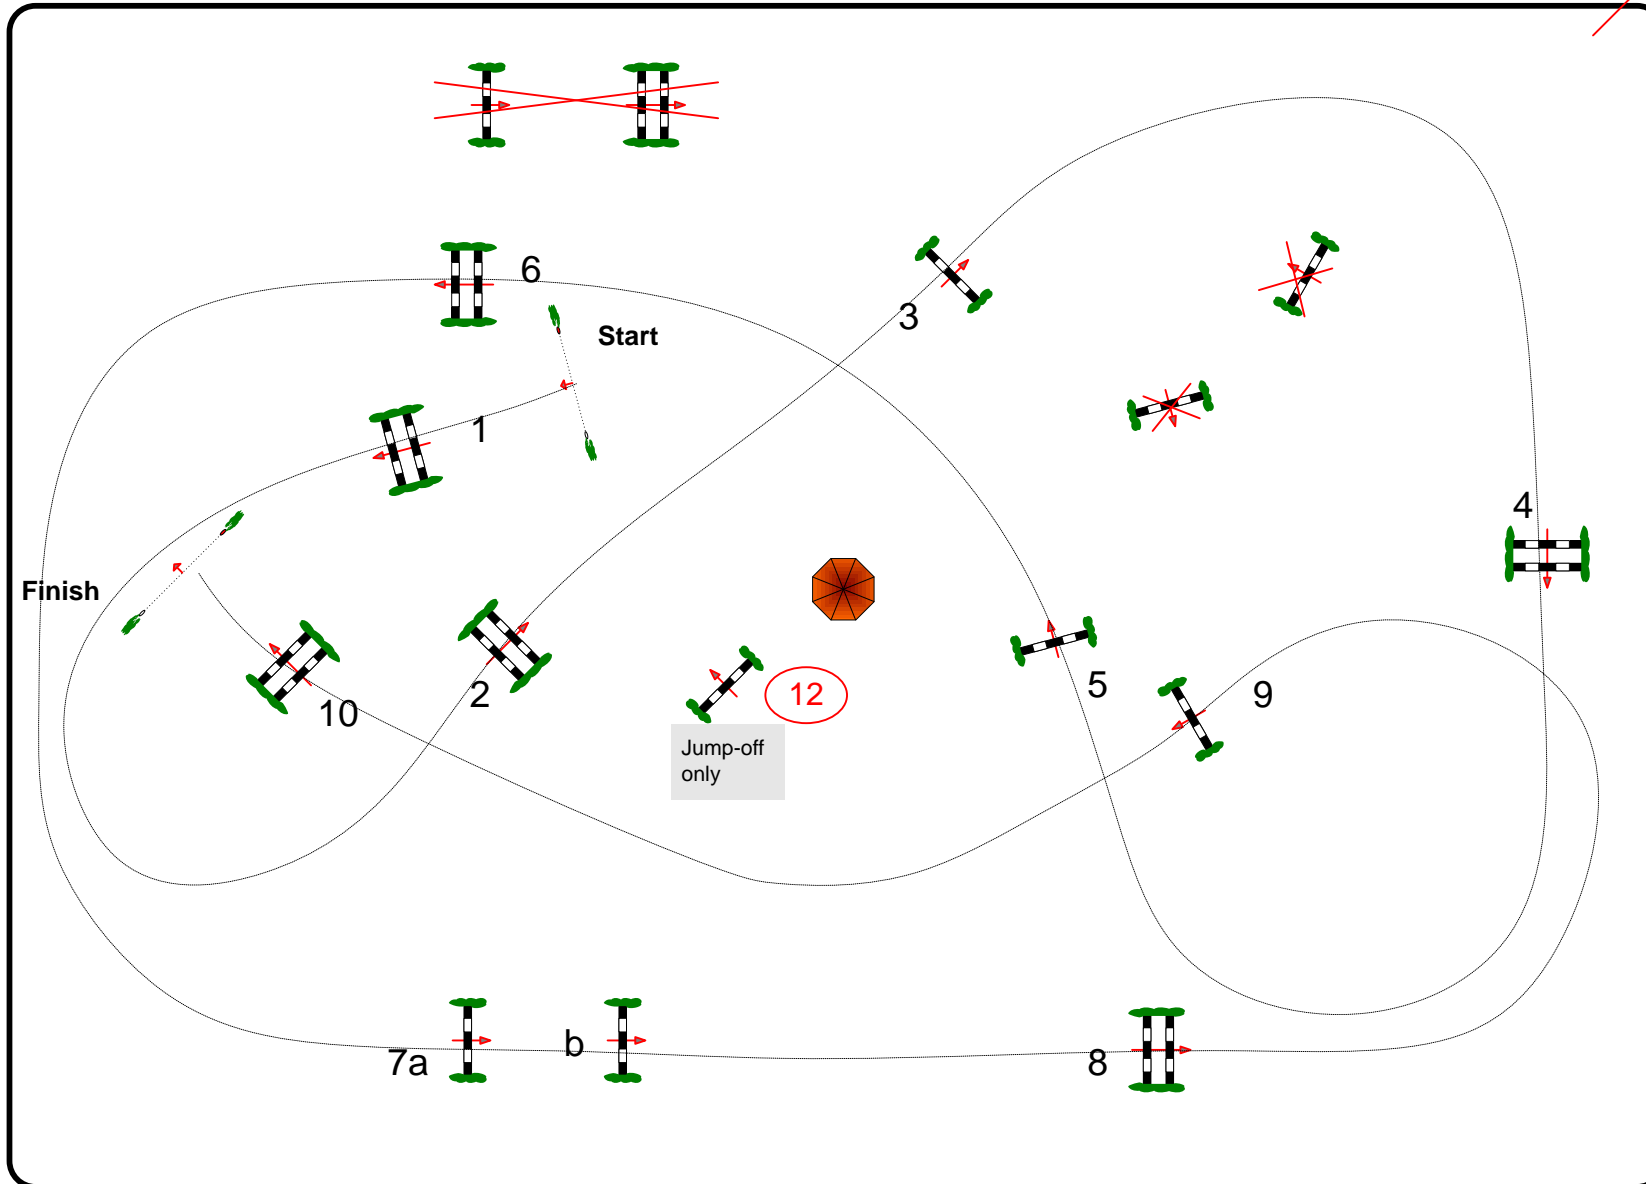

## ARENA VASARI

## AREZZO EQUESTRIAN CENTRE

Class No.: 168

PONY

Competition with one jump-off imm.

2/4/2016

Start: 13:30

Table: A  
 National RG:  
 FEI RG / Art. 238.2.2/245.3  
 Height: 1,10 m

Speed: 350 m/min  
 Length: 470 m  
 Time allowed: 81 sec  
 Time limit: 162 sec

Obstacles: 10  
 Efforts: 11  
 Penalty sec

1st Jump-off:  
1 2 12 7a 7b 8 9 10  
 Length: 350 m  
 Time allowed: 60 sec  
 Time limit: 120 sec

**COURSE DESIGNER**  
*Manos Aggelakis* GRE  
*Francois Denis* FRA