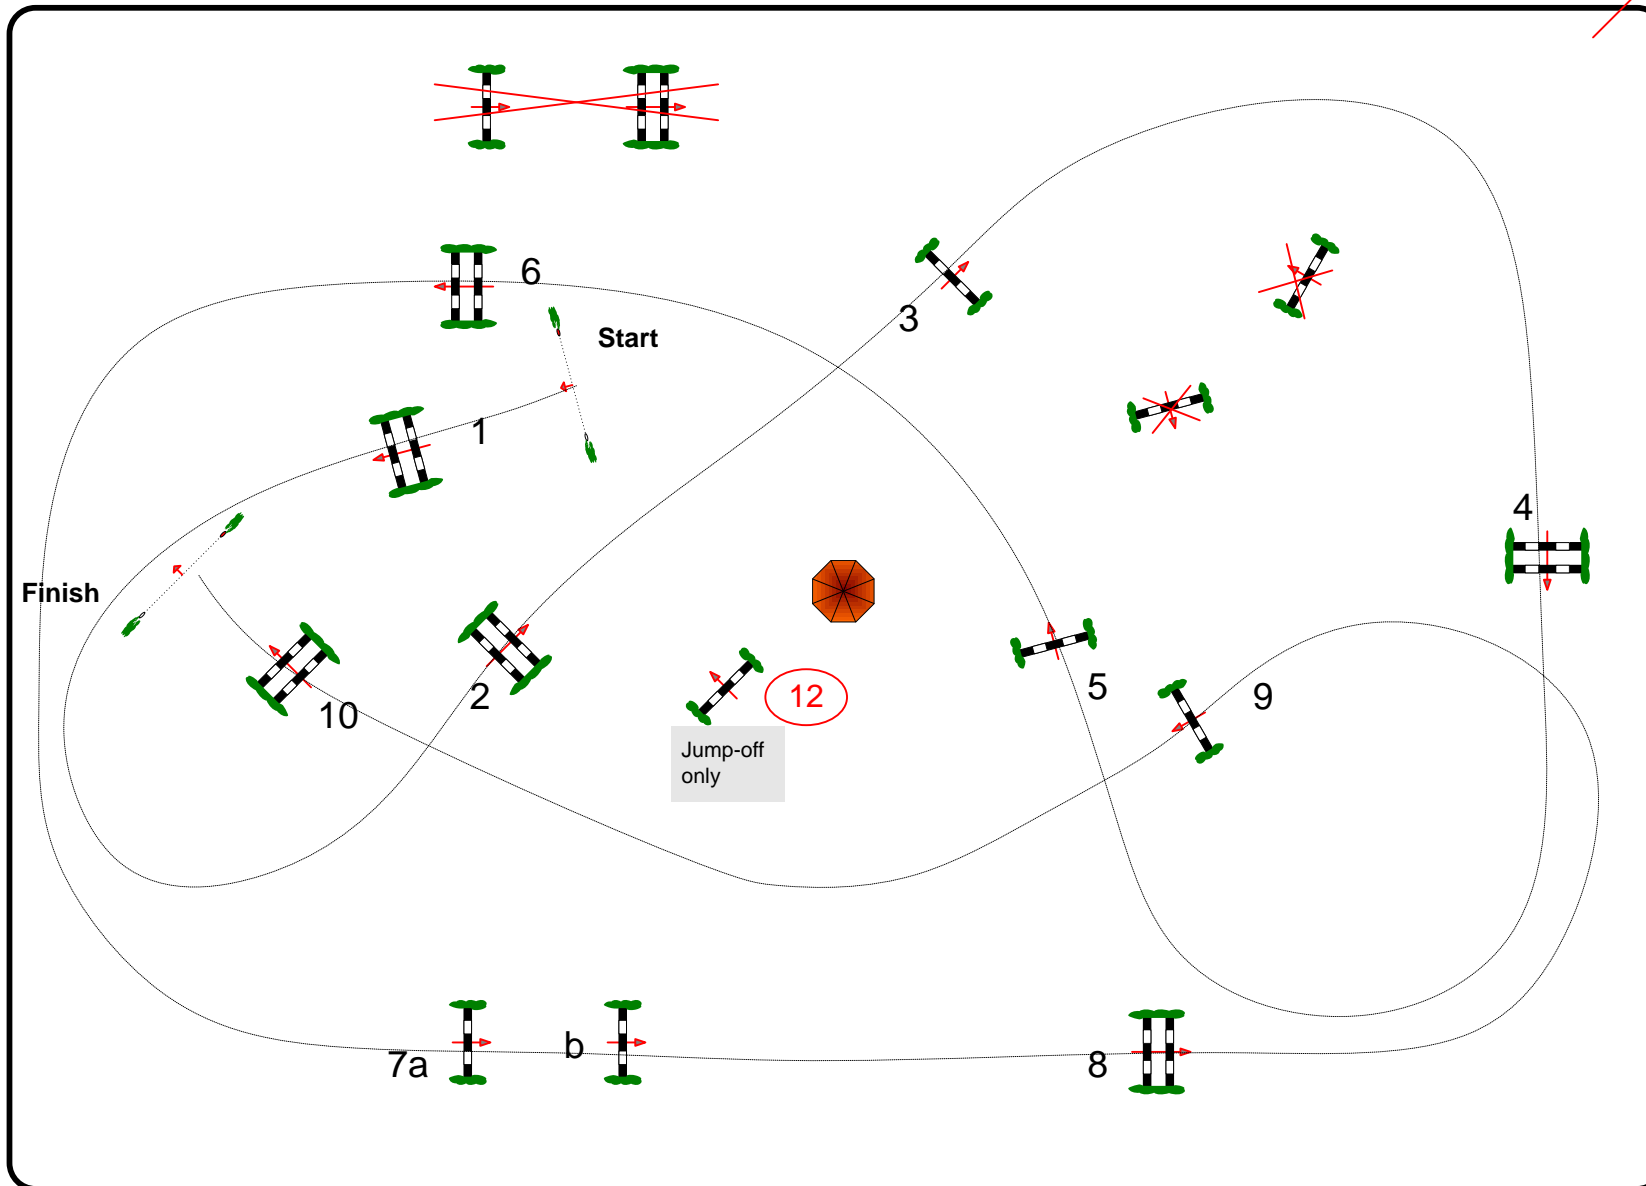

TOSCANA TOUR 2016

ARENA VASARI

AREZZO EQUESTRIAN CENTRE

Class No.: 171

Children

Competition with one jump-off imm.

2/4/2016

Start: 13:30

Table: A
National RG:
FEI RG / Art. 238.2.2/245.3
Height: 1,10 m

Speed: 350 m/min

Length: 470 m
Time allowed: 81 sec
Time limit: 162 sec

Obstacles: 10
Efforts: 11
Penalty sec

1st Jump-off:
1 2 12 7a 7b 8 9 10
Length: 350 m
Time allowed: 60 sec
Time limit: 120 sec