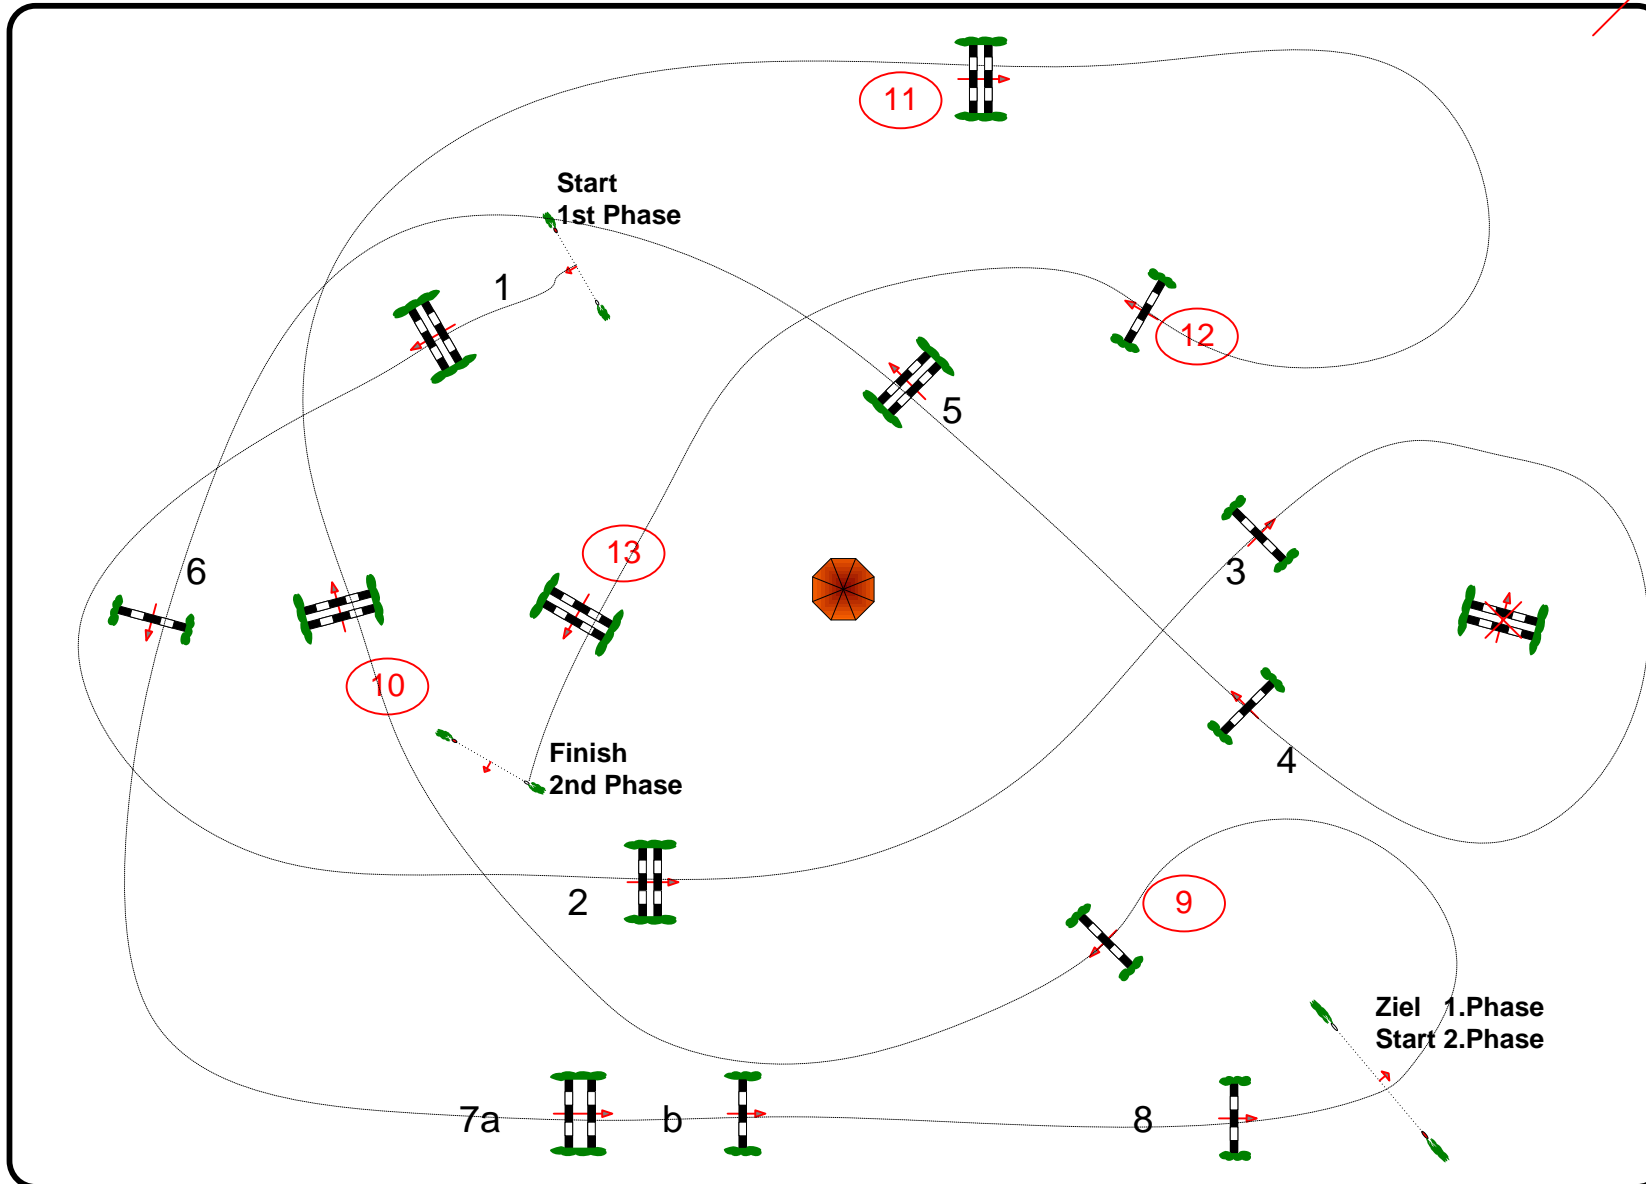

TOSCANA TOUR 2016

ARENA VASARI

AREZZO EQUESTRIAN CENTRE

Class No.: 151

PONY

Competition in two Phases

1/4/2016

Start: 15:45

Table: A
National RG:
FEI RG / Art. 274.5.3
Height: 1,00 m

Speed: 350 m/min

Length: 340 m
Time allowed: 59 sec
Time limit: 118 sec

Obstacles: 13
Efforts: 14
Penalty sec

2nd Phase:
9 10 11a 11b 12 13
Length: 230 m
Time allowed: 40 sec
Time limit: 80 sec