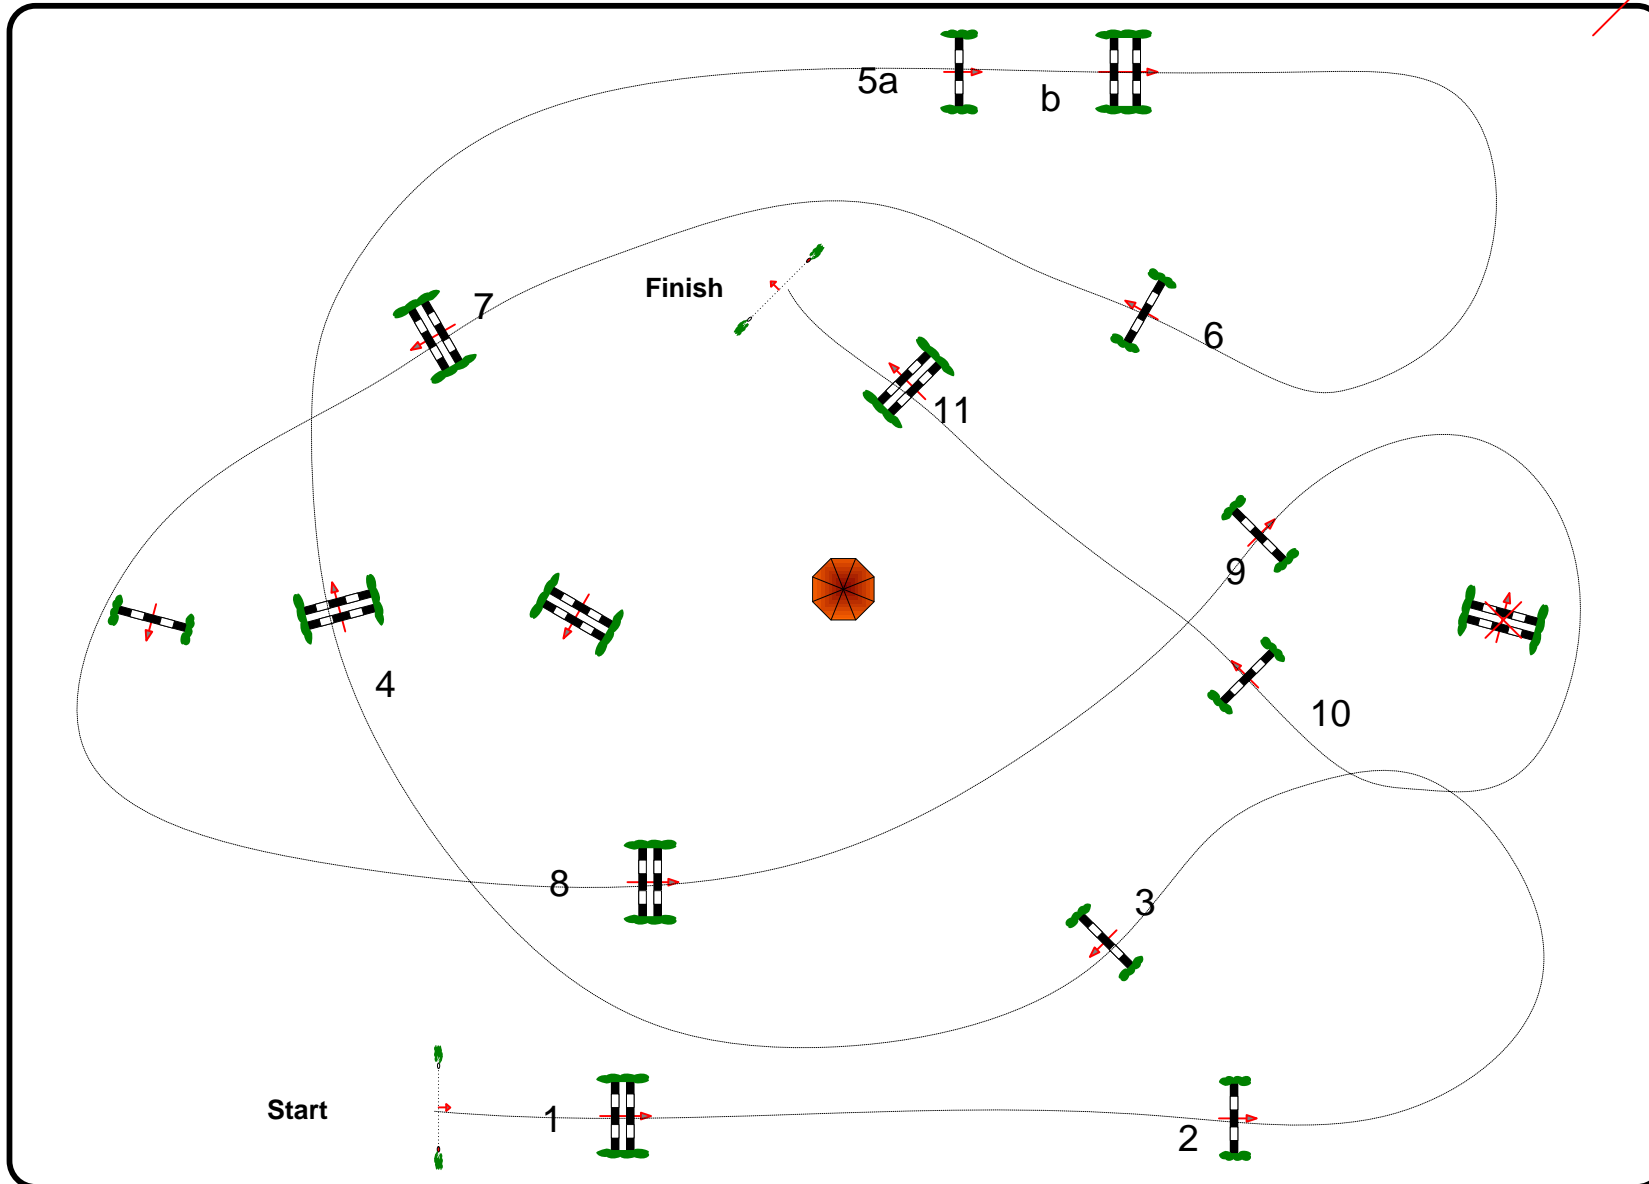

## AREZZO EQUESTRIAN CENTRE

Class No.: 152

PONY

Competition against the clock

1/4/2016

Start: 16:30

Table: A  
National RG:  
FEI RG / Art. 238.2.1  
Height: 1,10 m

Speed: 350 m/min

Length: 470 m  
Time allowed: 81 sec  
Time limit: 162 sec

Obstacles: 11  
Efforts: 12  
Penalty sec

:  
Length: 0 m  
Time allowed: 0 sec  
Time limit: 0 sec

.....  
: **COURSE DESIGNER** :  
| *Manos Aggelakis* GRE :  
: *Francois Denis* FRA :  
: .....