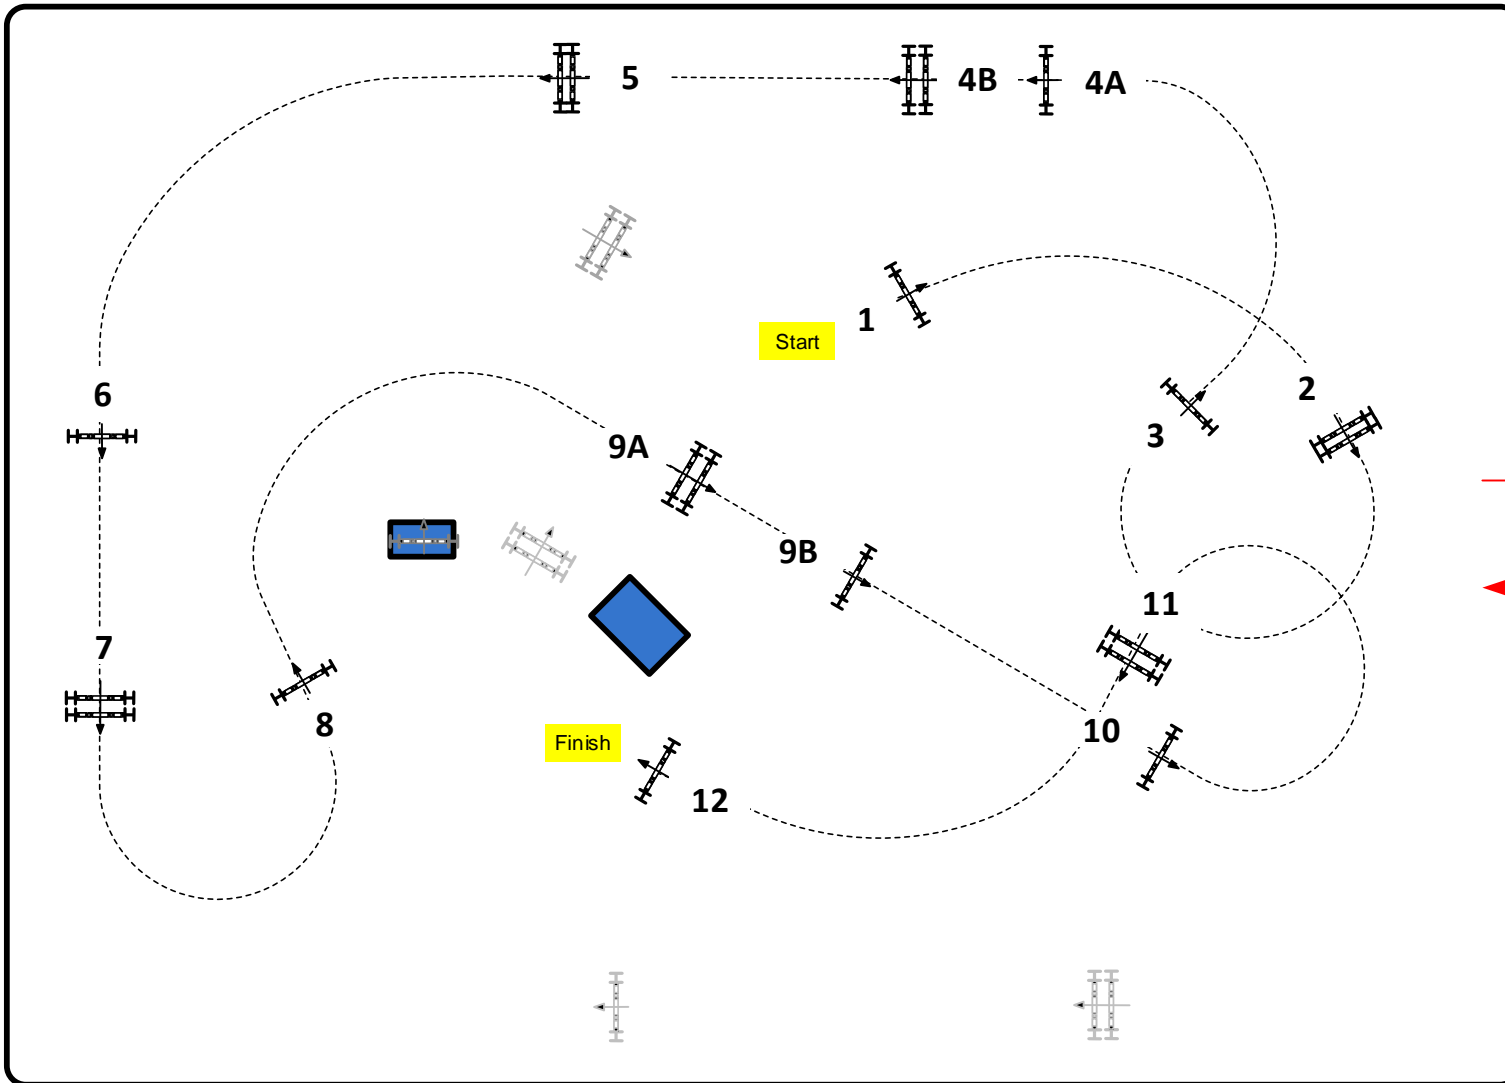

Friday 8 April 2016

Start: 0:00

Table: A	
National RG: -	
FEI RG / Art. 238.2.1	
Height: 1,35 m	
Speed: 350 m/min	
Length: 440 m	
Time allowed: 76 sec	
Time limit: 152 sec	
Obstacles: 1-12	

JURY

Course Design Team
Alan Wade
Francois Denis