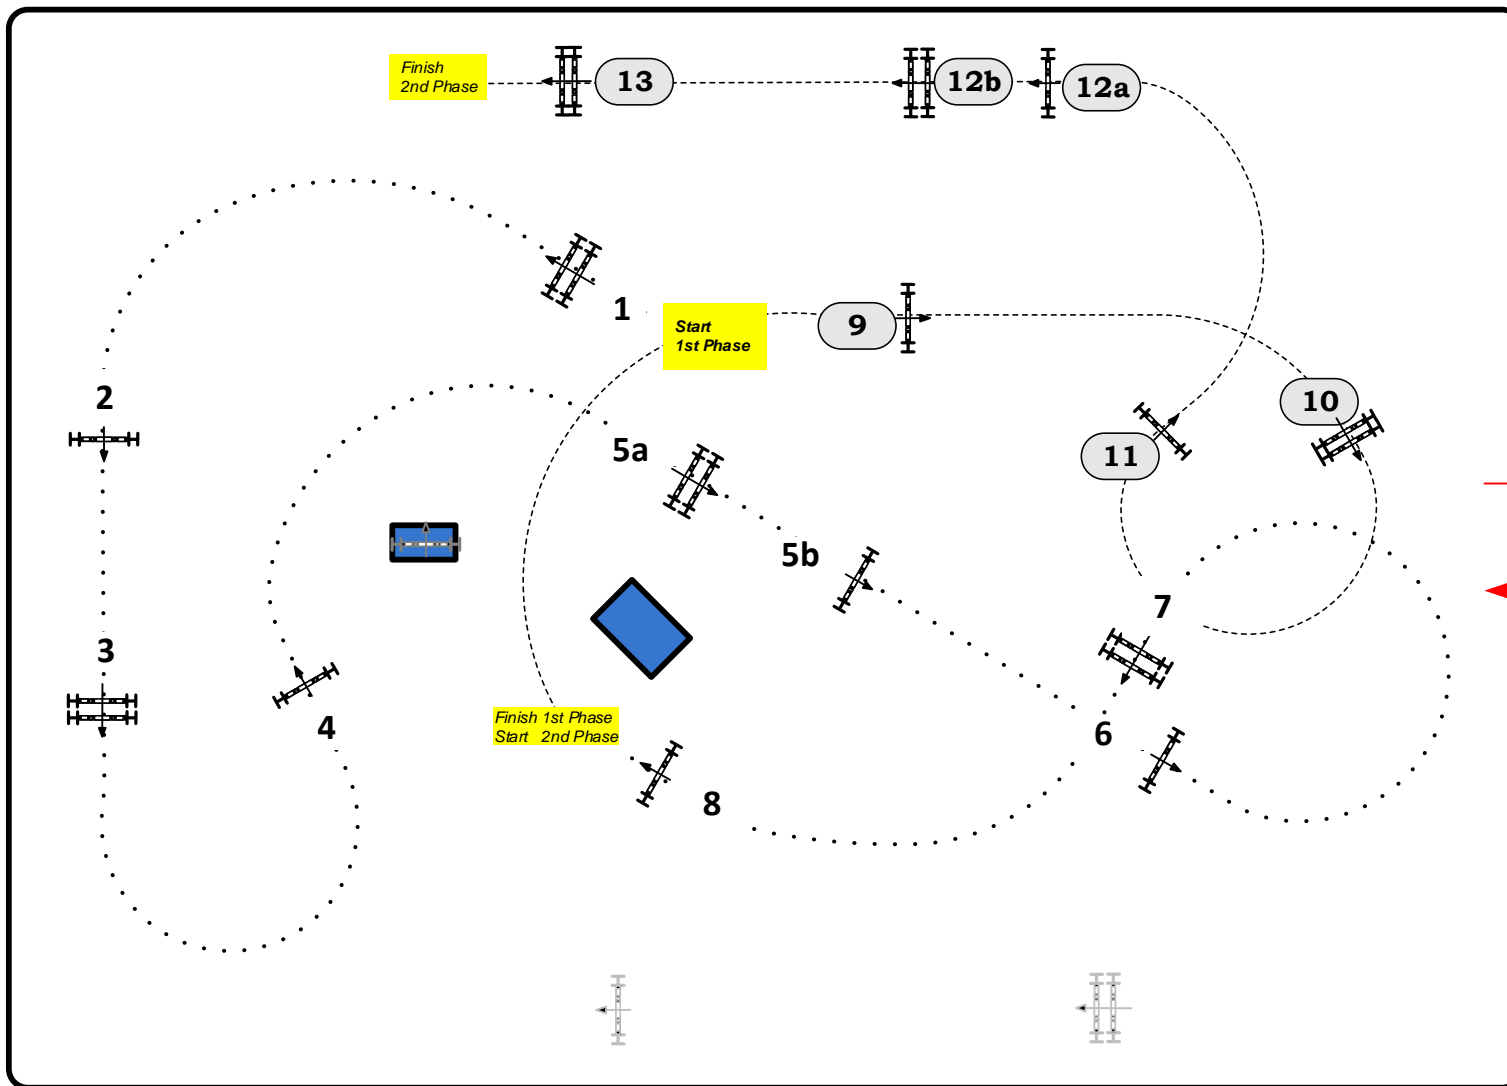

Friday 8 April 2016

Start: 0:00

Class No.: 215 PONY TOUR - 120M

Competition in two Phases

Friday 8 April 2016

Start: 0:00

Table: A
 National RG: -
 FEI RG / Art. 274.5.3
 Height: 1,35m / 1,20 m
 Speed: 350 m/min
 Length: 310 m
Time allowed: 54 sec
 Time limit: 108 sec
 Obstacles: 1-8 / 9-13

2nd Phase 9-13
 Length: 230 m
Time allowed: 40 sec
 Time limit: 80 sec

Course Design Team
Alan Wade
Francois Denis

JURY