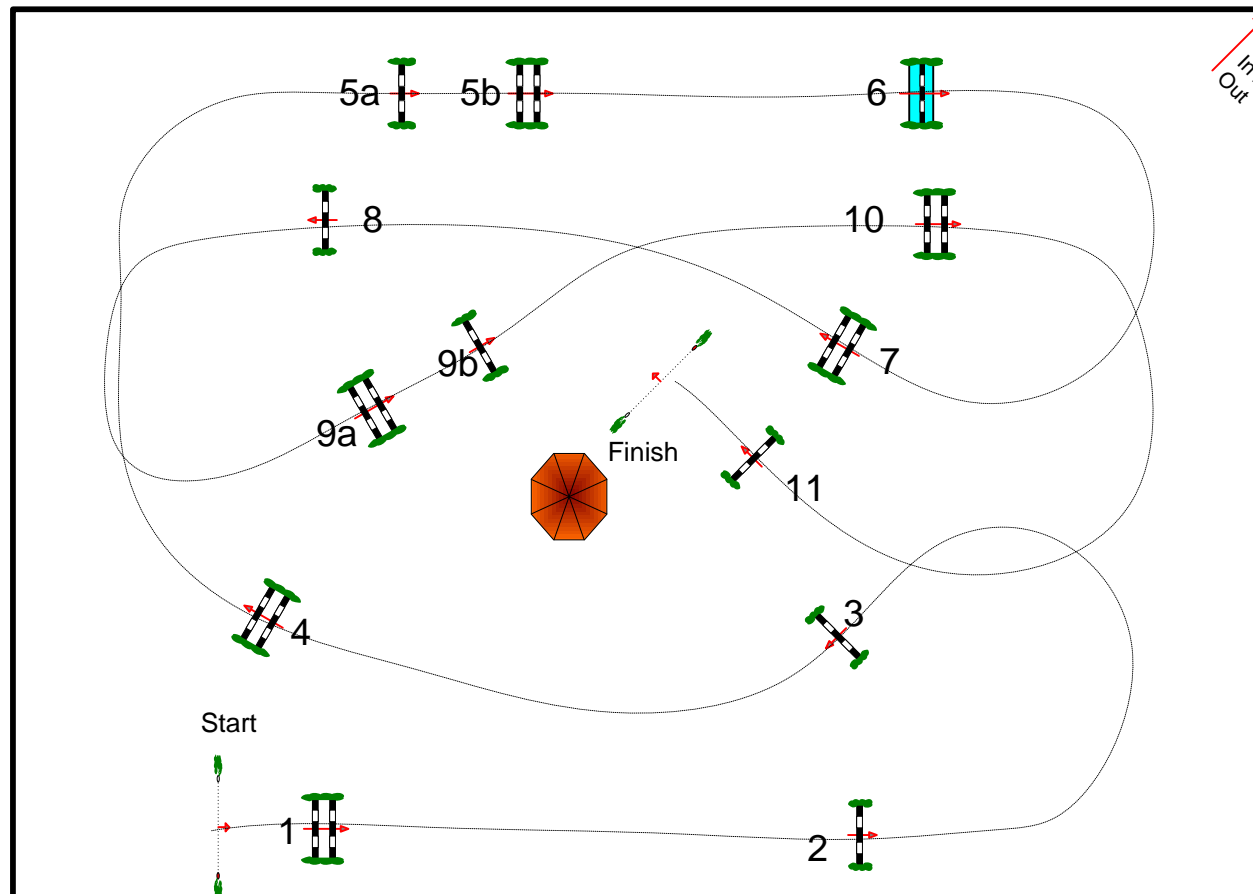

AREZZO EQUESTRIAN CENTER

WEEK 4

TOSCANA TOUR 2016

Class No.: 223

SILVER TOUR 135

Competition against the clock

sabato 9 aprile 2016

Start: 9:30

Table: A
National RG:
FEI RG / Art. 238.2.1
Height: 1.35 m

Speed: 350 m/min
Length: 490 m
Time allowed: 84 sec
Time limit: 168 sec

Obstacles: 11 :
Efforts: 13
Penalty sec:
Closed combination:

Length: 0 m
Time allowed: 0 sec
Time limit: 0 sec

2nd Jump-off:
Length: 0 m
Time allowed: 0 sec
Time limit: 0 sec

CAMPO VASARI

COURSE DESIGNER:
COLOMBO ANDREA
FRANCOIS DENIS

JURY