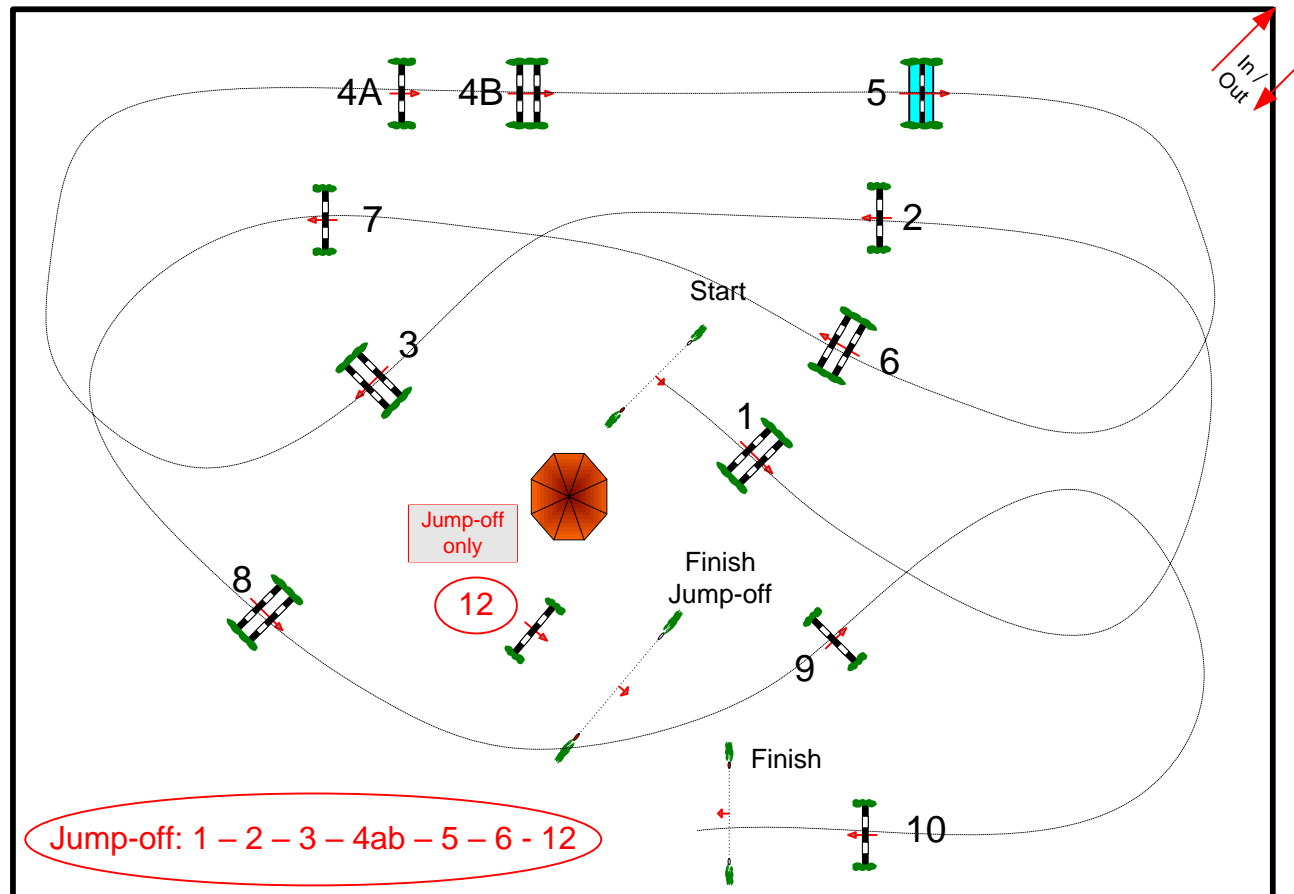

AREZZO EQUESTRIAN CENTER

WEEK 4

TOSCANA TOUR 2016

Class No.: 233-230 CHILDREN - PONY

JUMP OFF IMMEDIATE

sabato 9 aprile 2016

Start: 16:00

Table: A
National RG:
FEI RG / Art. 238.2.2 - 245.3
Height: 1.10 m

Speed: 350 m/min
Length: 490 m
Time allowed: 84 sec
Time limit: 168 sec

Obstacles: 10
Efforts: 11
Penalty sec:
Closed combination:

1st Jump-off: 1 - 2 - 3 - 4AB - 5 - 6 - 12
Length: 350 m
Time allowed: 60 sec
Time limit: 120 sec

2nd Jump-off:
Length: 0 m
Time allowed: 0 sec
Time limit: 0 sec

CAMPO VASARI

COURSE DESIGNER:
COLOMBO ANDREA
FRANCOIS DENIS

JURY