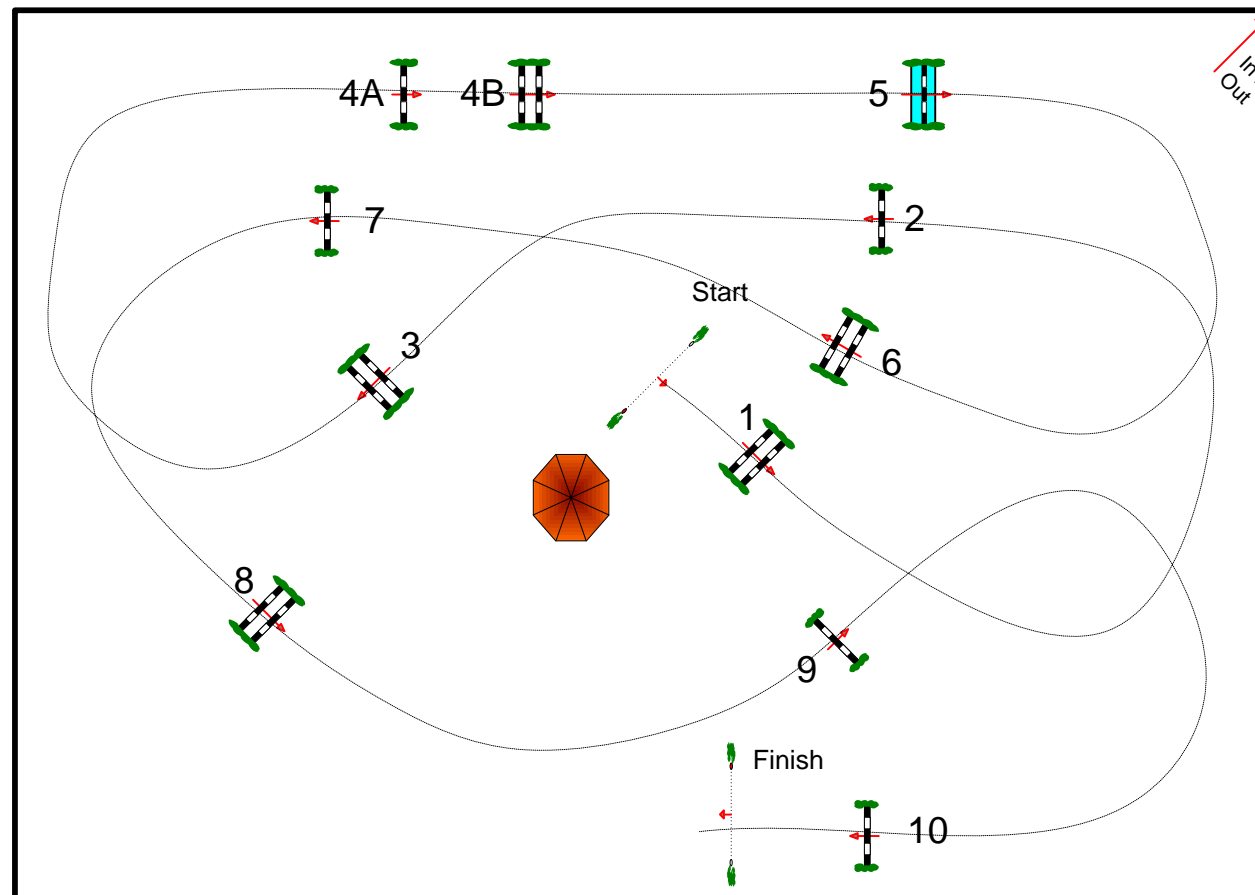

## TOSCANA TOUR 2016

Class No.: 229 - 232 CHILDREN - PONY

Competition against the clock

sabato 9 aprile 2016

Start: 16:30

Table: A  
National RG:  
FEI RG / Art. 238.2.1  
Height: 1.00 m

Speed: 350 m/min  
Length: 490 m  
Time allowed: 84 sec  
Time limit: 168 sec

Obstacles: 10 :  
Efforts: 11  
Penalty sec:  
Closed combination:

Length: 0 m  
Time allowed: 0 sec  
Time limit: 0 sec

2nd Jump-off:  
Length: 0 m  
Time allowed: 0 sec  
Time limit: 0 sec

CAMPO VASARI