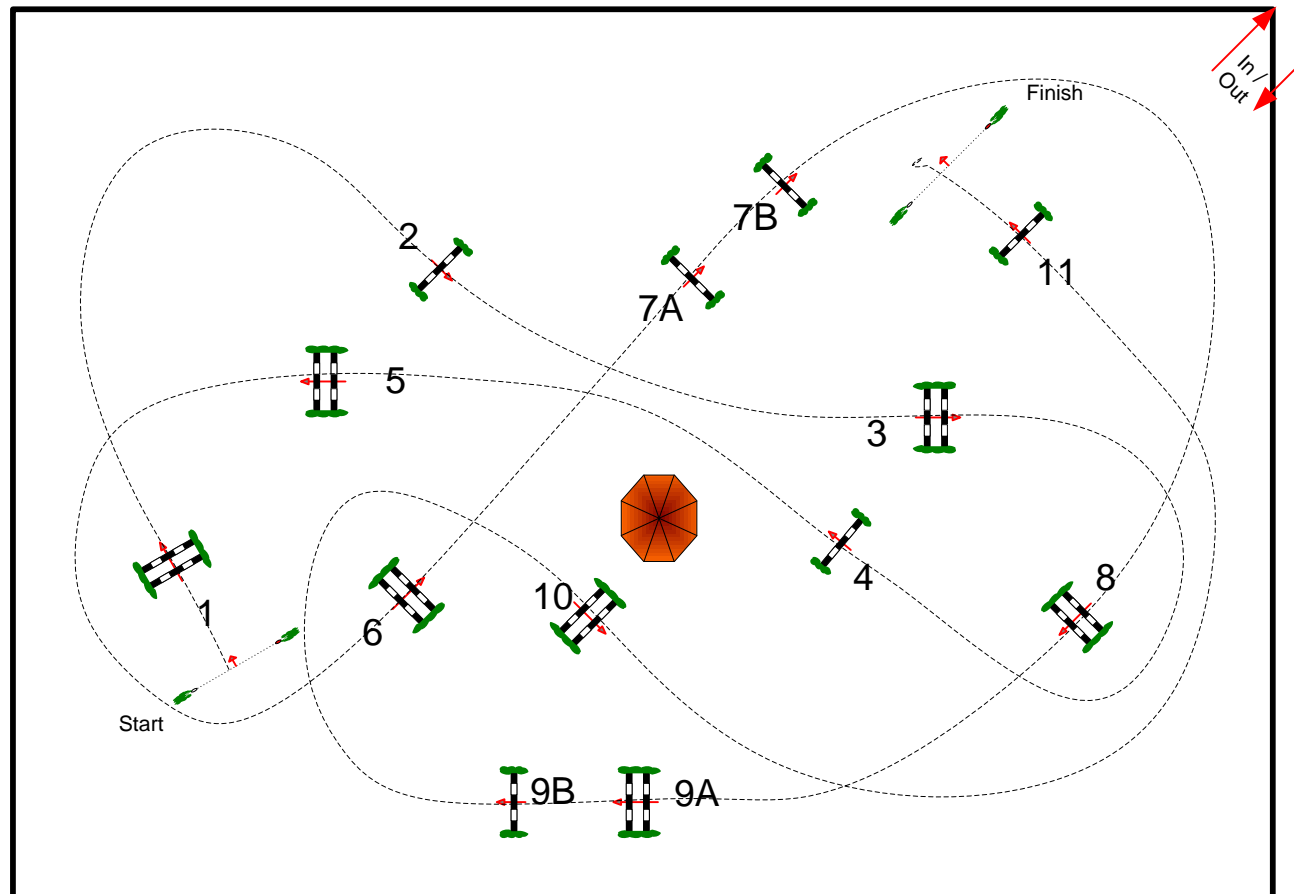

AREZZO EQUESTRIAN CENTER

WEEK 4

TOSCANA TOUR 2016

Class No.: 238

SILVER/GOLD

Competition against the clock

domenica 10 aprile 2016

Start: 13:15

Table: A
National RG:
FEI RG / Art. 238.2.1
Height: 1.30 m

Speed: 350 m/min
Length: 520 m
Time allowed: 90 sec
Time limit: 180 sec

Obstacles: 11
Efforts: 13
Penalty sec:
Closed combination:

:
Length: 0 m
Time allowed: 0 sec
Time limit: 0 sec

2nd Jump-off:
Length: 0 m
Time allowed: 0 sec
Time limit: 0 sec

CAMPO VASARI

**COURSE DESIGNER:
COLOMBO ANDREA
FRANCOIS DENY**

JURY