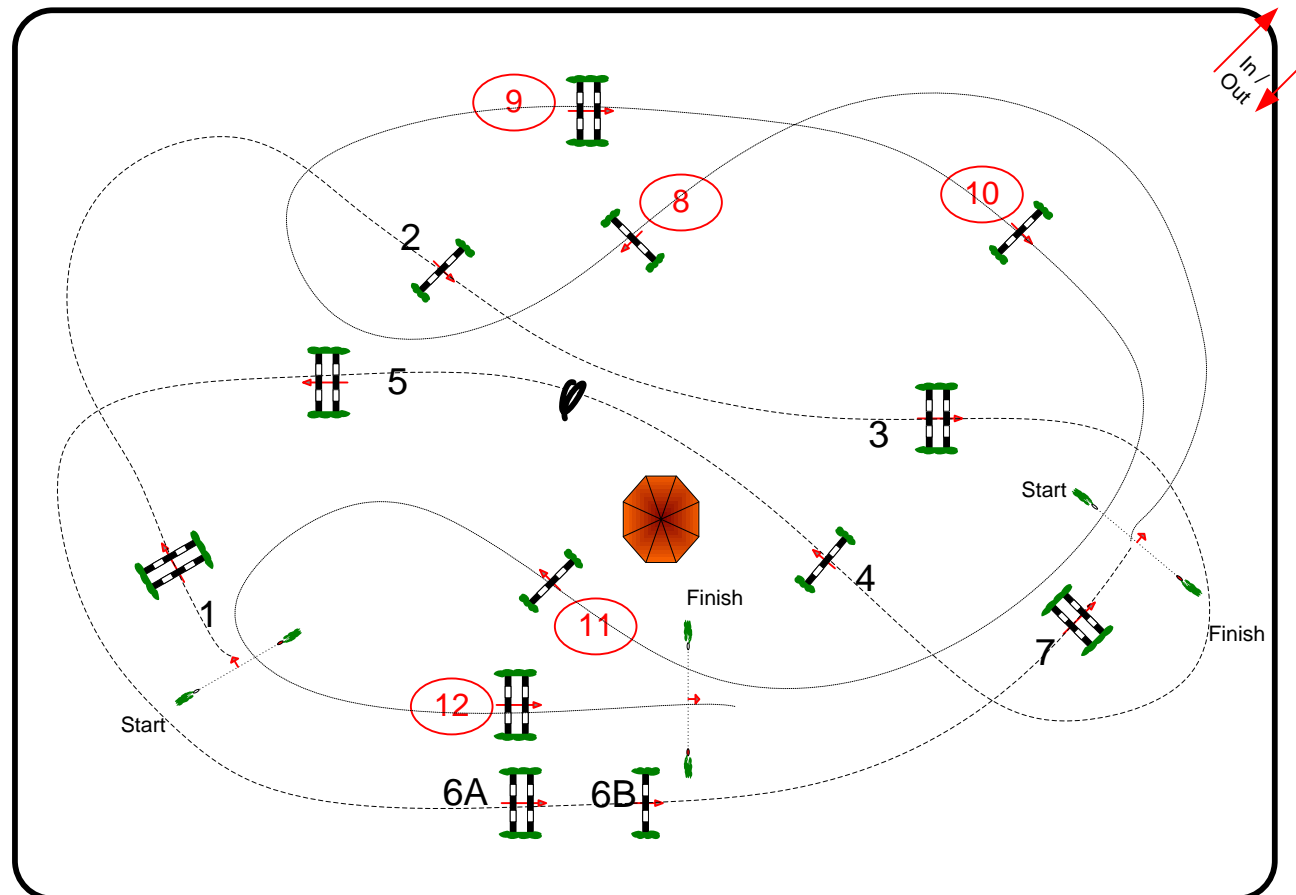

AREZZO EQUESTRIAN CENTER

WEEK 4

TOSCANA TOUR 2016

Class No.: 246-249 CHILDREN E PONY

Competition in two Phases

domenica 10 aprile 2016

Start: 14:45

Table: A
National RG:
FEI RG / Art. 274.5.3
Height: 1.10 m

Speed: 350 m/min
Length: 330 m
Time allowed: 57 sec
Time limit: 114 sec

Obstacles: 12
Efforts: 13
Penalty sec:
Closed combination:

2nd Phase: 8 - 9 - 10 - 11 - 12
Length: 290 m
Time allowed: 50 sec
Time limit: 100 sec

2nd Jump-off:
Length: 0 m
Time allowed: 0 sec
Time limit: 0 sec

CAMPO VASARI

**COURSE DESIGNER:
COLOMBO ANDREA
FRANCOIS DENY**

JURY