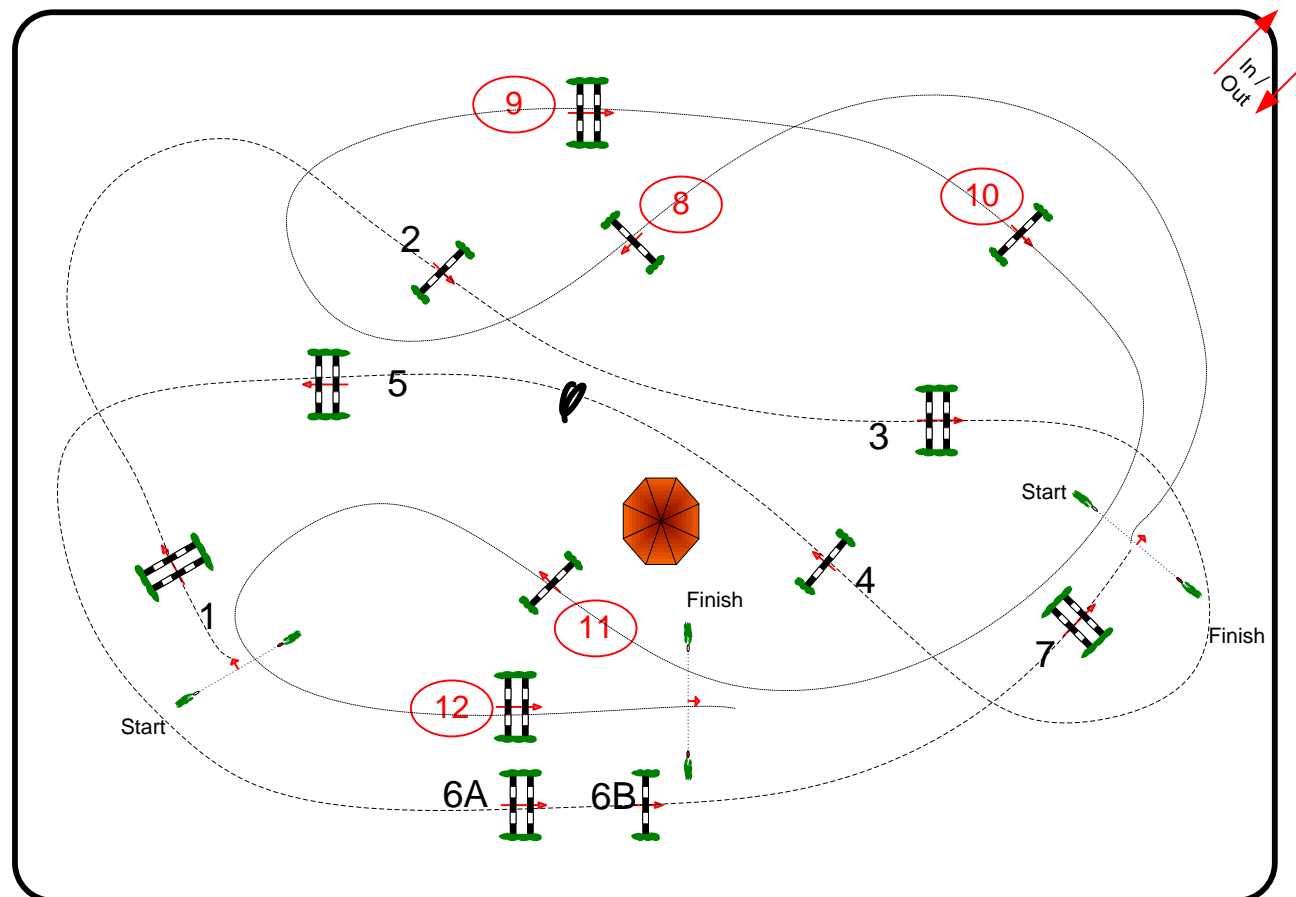

AREZZO EQUESTRIAN CENTER

WEEK 4

TOSCANA TOUR 2016

Class No.: 245-248 CHILDREN E PONY

Competition in two Phases

domenica 10 aprile 2016

Start: 14:45

Table: A
National RG:
FEI RG / Art. 274.5.3
Height: 1.00 m

Speed: 350 m/min
Length: 330 m
Time allowed: 57 sec
Time limit: 114 sec

Obstacles: 12
Efforts: 13
Penalty sec:
Closed combination:

2nd Phase: 8 - 9 - 10 - 11 - 12
Length: 290 m
Time allowed: 50 sec
Time limit: 100 sec

2nd Jump-off:
Length: 0 m
Time allowed: 0 sec
Time limit: 0 sec

CAMPO VASARI

**COURSE DESIGNER:
COLOMBO ANDREA
FRANCOIS DENY**

JURY